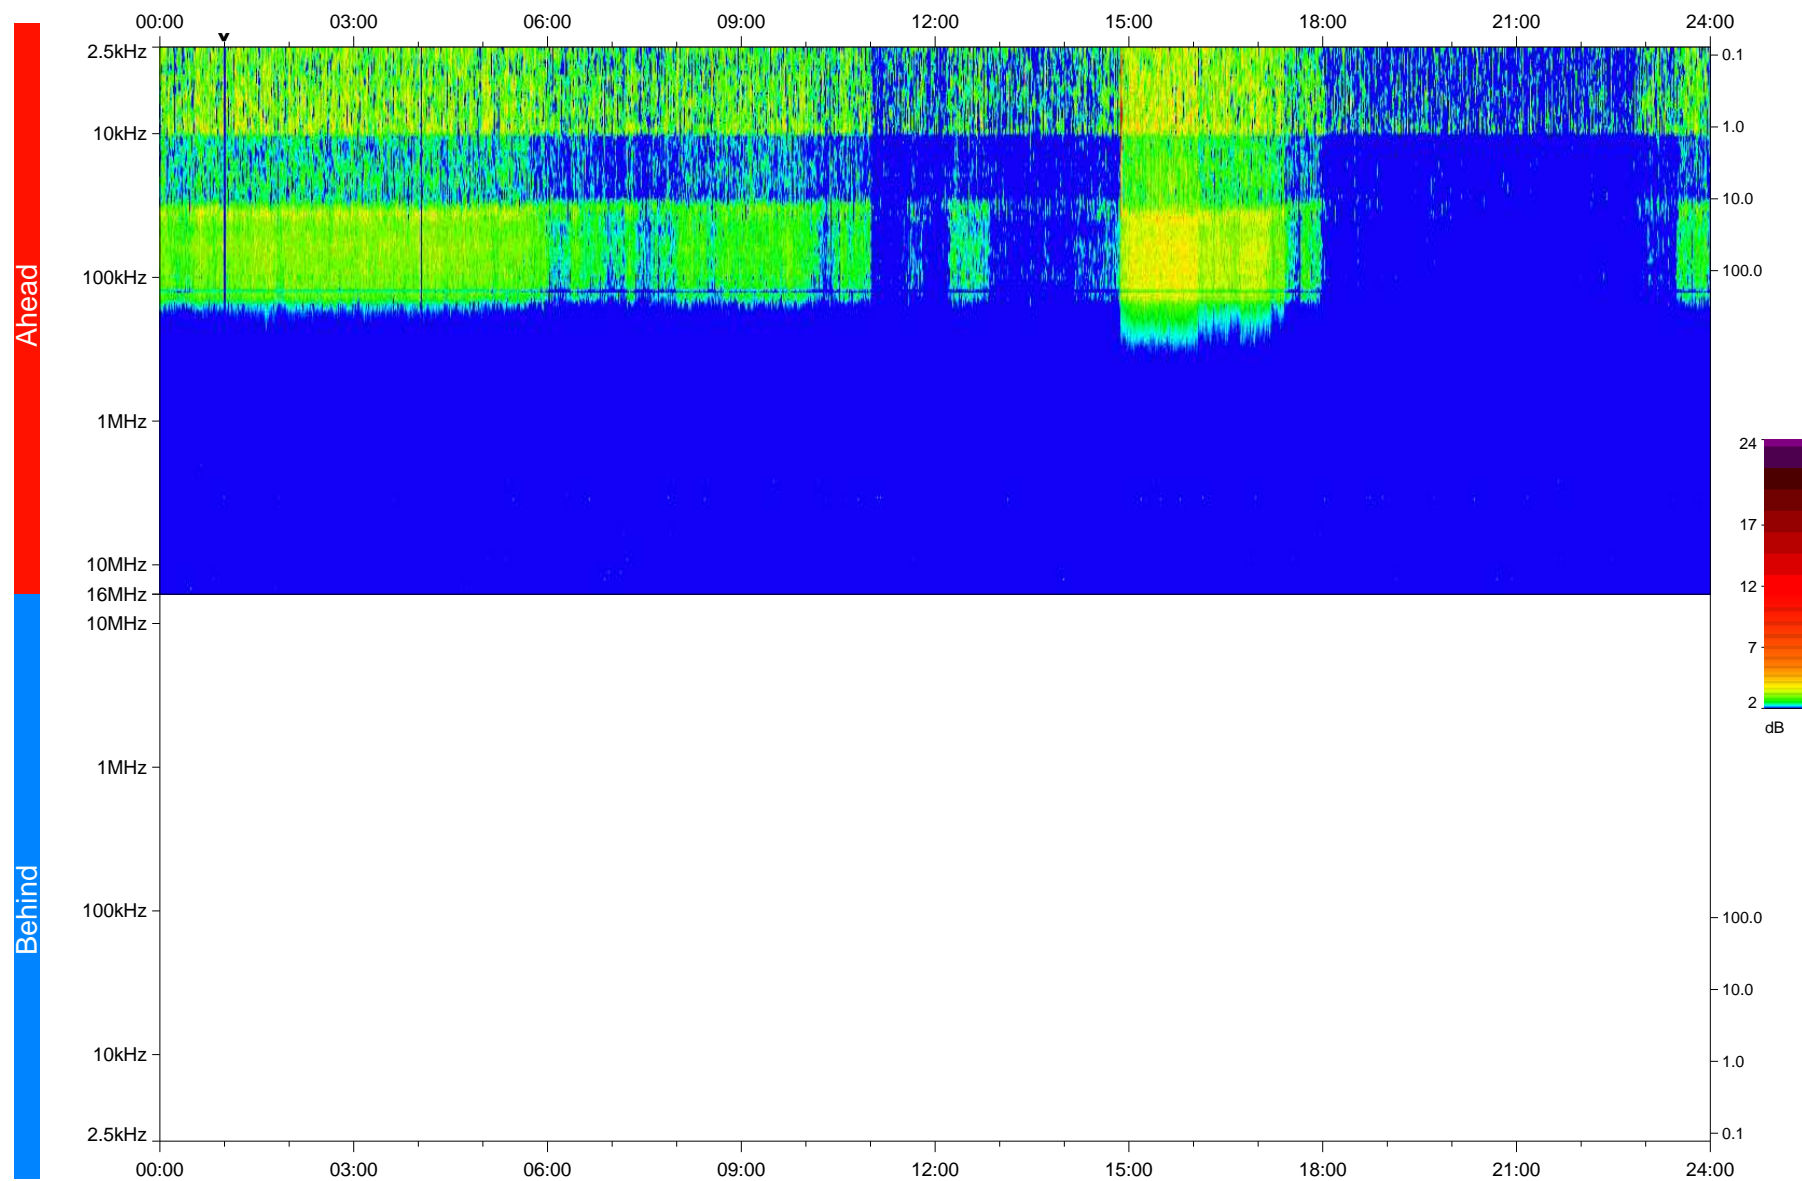

STEREO/WAVES Daily Summary - 10-Mar-2020 (DOY 070)

Ahead source file: swaves_ahead_2020_070_1_05.fin
Ahead PSE Angle: -76.7°

Behind PSE Angle: 74.7°
Behind source file: No STEREO-B data

Time (UTC)

file: stereo_swaves_daily-summary_color_20200310_v03
made by: space.umn.edu on macOS with IDL 8.8.2 on 2022-09-15 12:29:38, with TLib V945 / dynspec V311