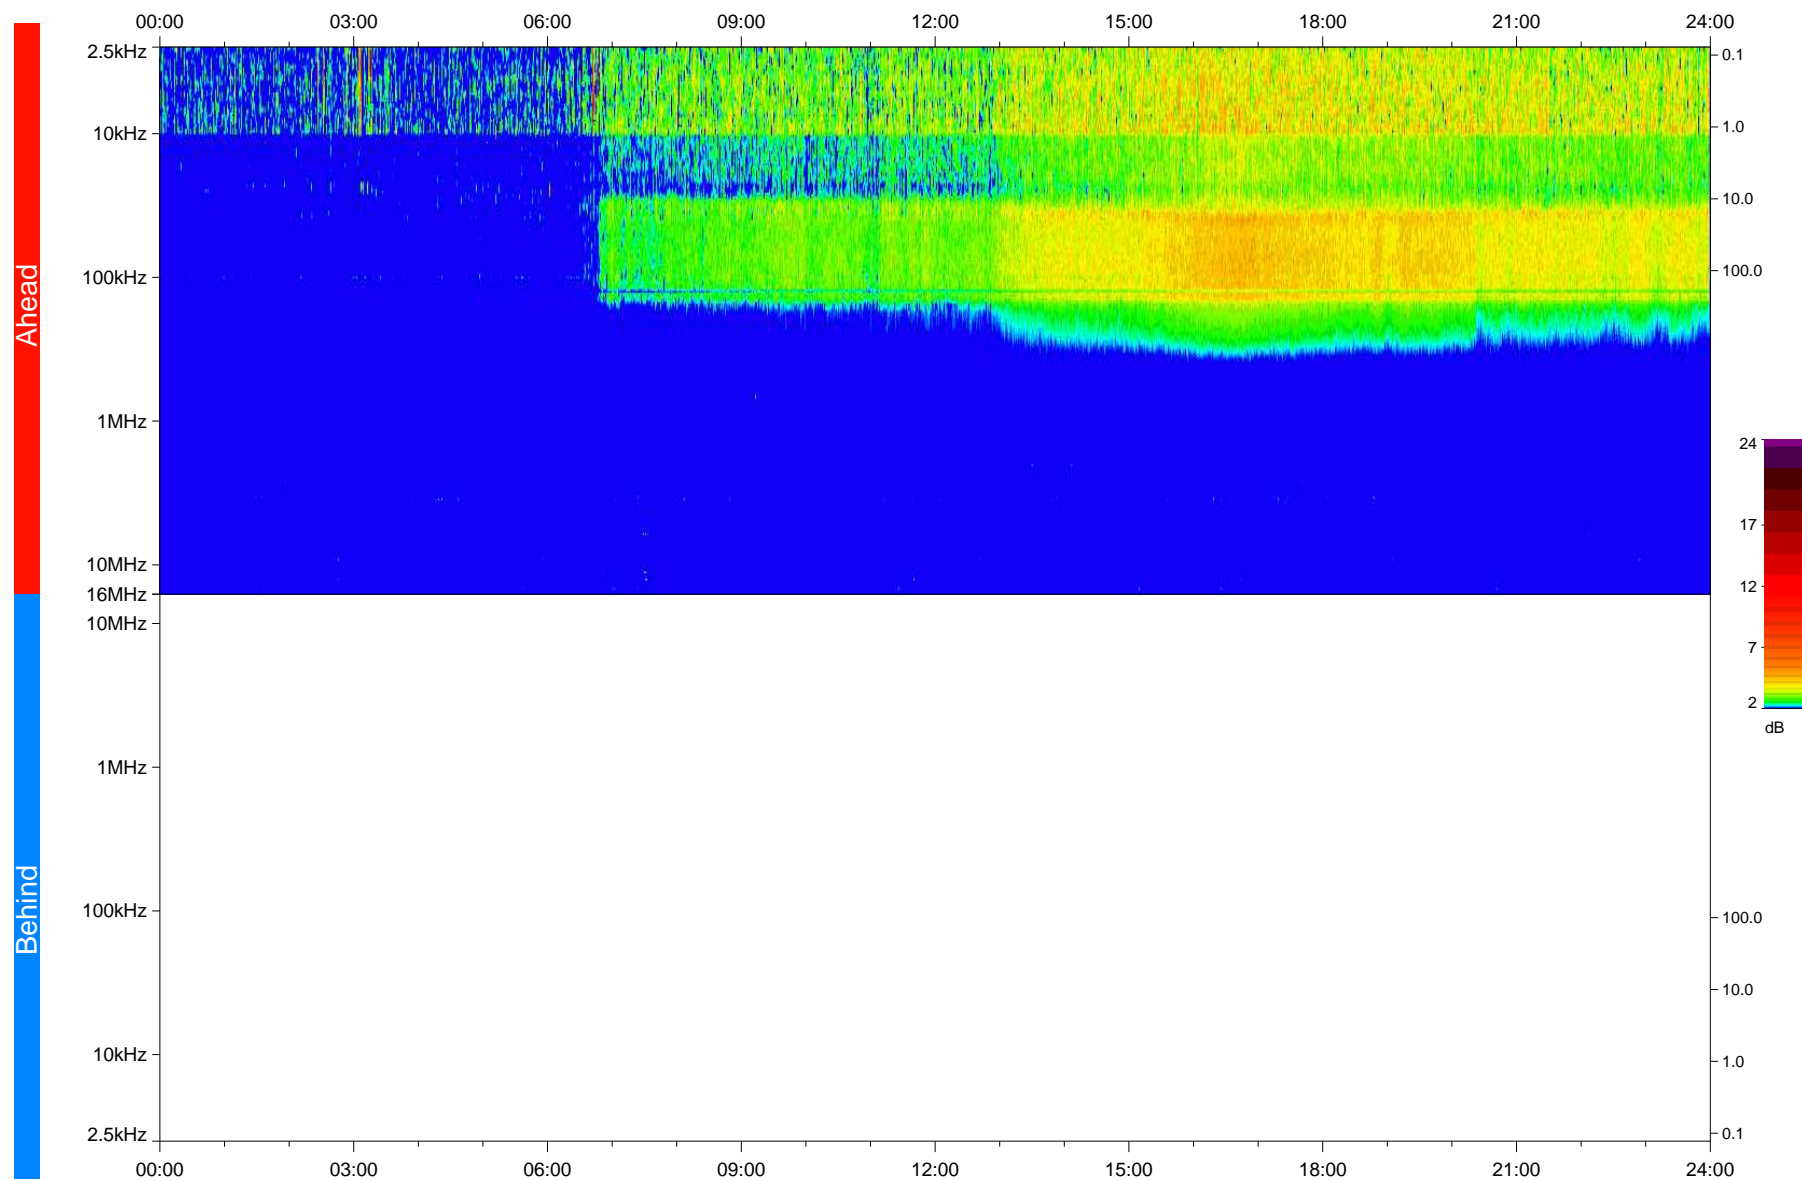

STEREO/WAVES Daily Summary - 09-Mar-2020 (DOY 069)

Ahead source file: swaves_ahead_2020_069_1_05.fin
Ahead PSE Angle: -76.8°

Behind PSE Angle: 74.8°
Behind source file: No STEREO-B data

Time (UTC)

file: stereo_swaves_daily-summary_color_20200309_v04
made by: space.umn.edu on macOS with IDL 8.8.2 on 2022-10-03 13:00:25, with TLib V945 / dynspec V311