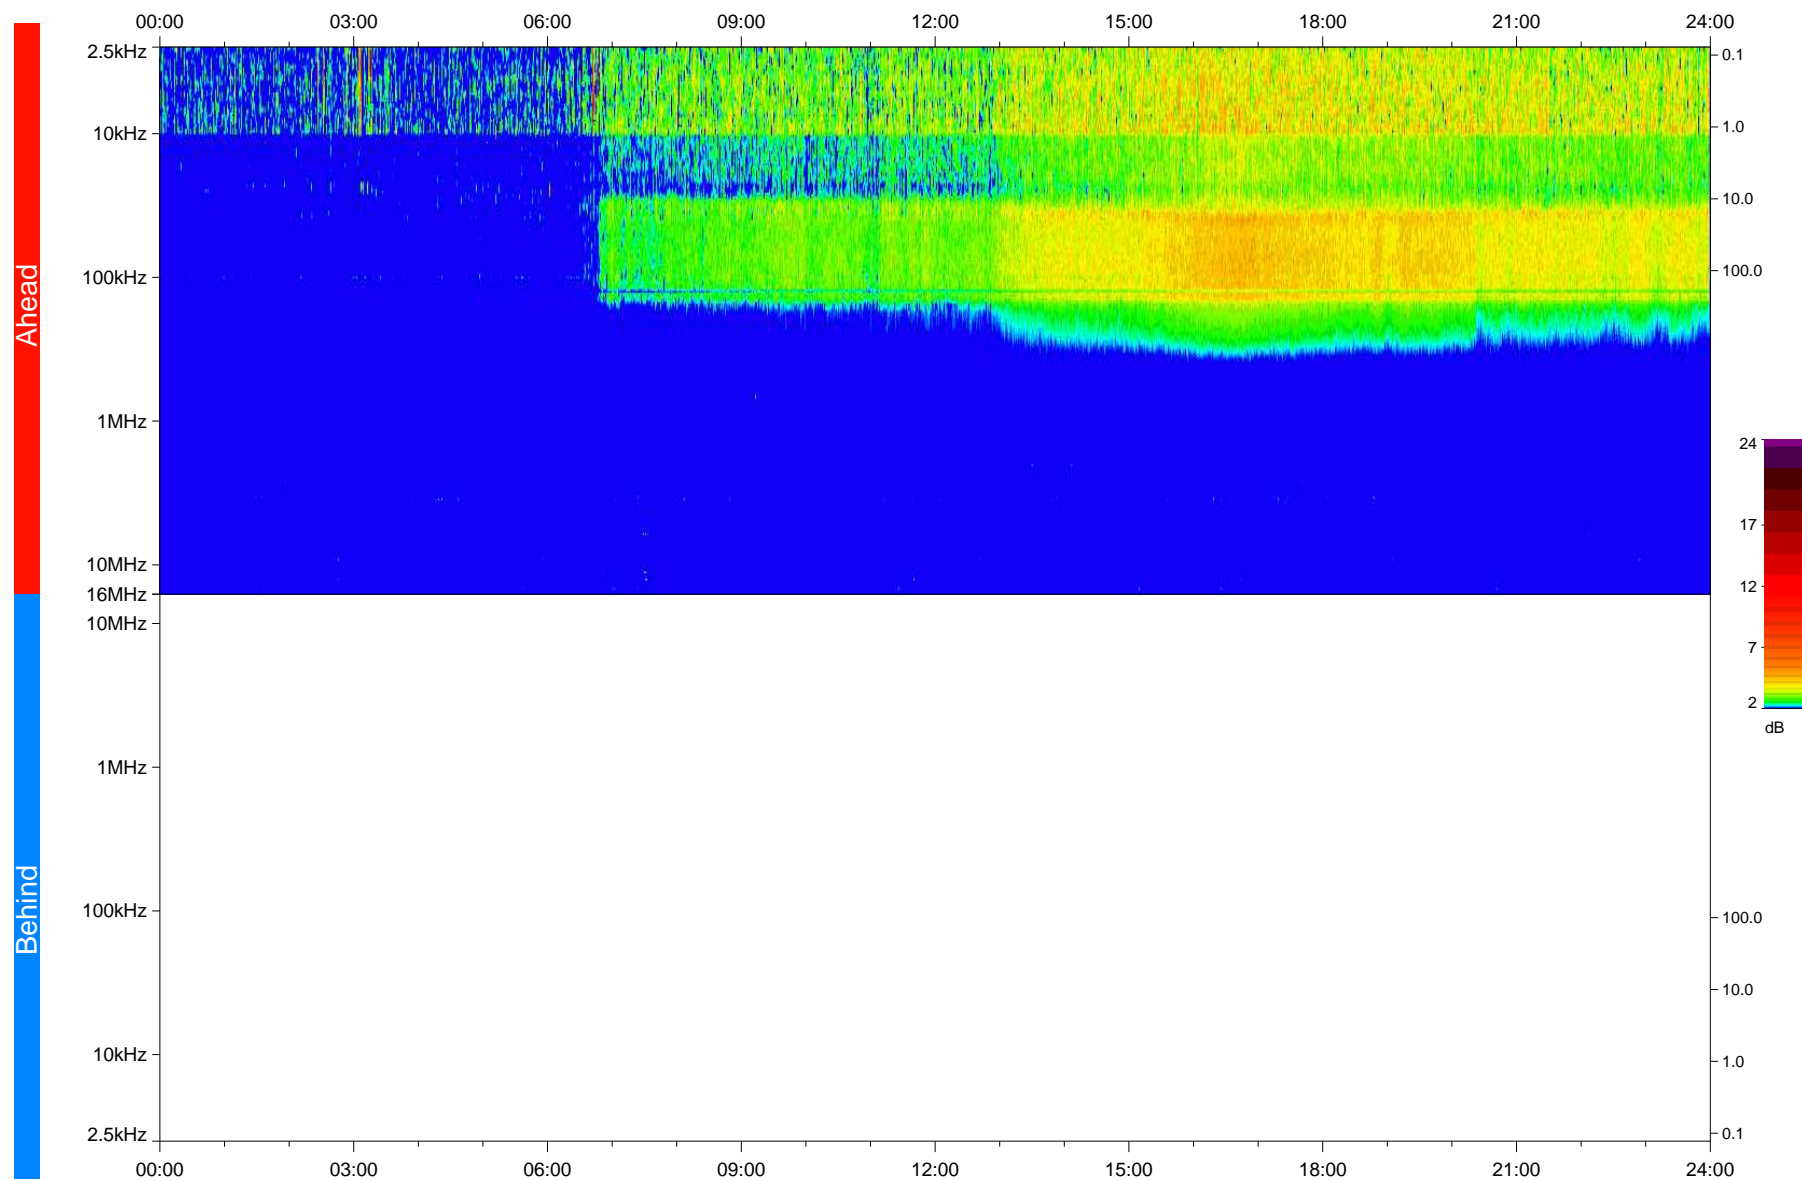

STEREO/WAVES Daily Summary - 09-Mar-2020 (DOY 069)

Ahead source file: swaves_ahead_2020_069_1_05.fin
Ahead PSE Angle: -76.8°

Behind PSE Angle: 74.8°
Behind source file: No STEREO-B data

Time (UTC)

file: stereo_swaves_daily-summary_color_20200309_v03
made by: space.umn.edu on macOS with IDL 8.8.2 on 2022-09-15 12:28:16, with TLib V945 / dynspec V311