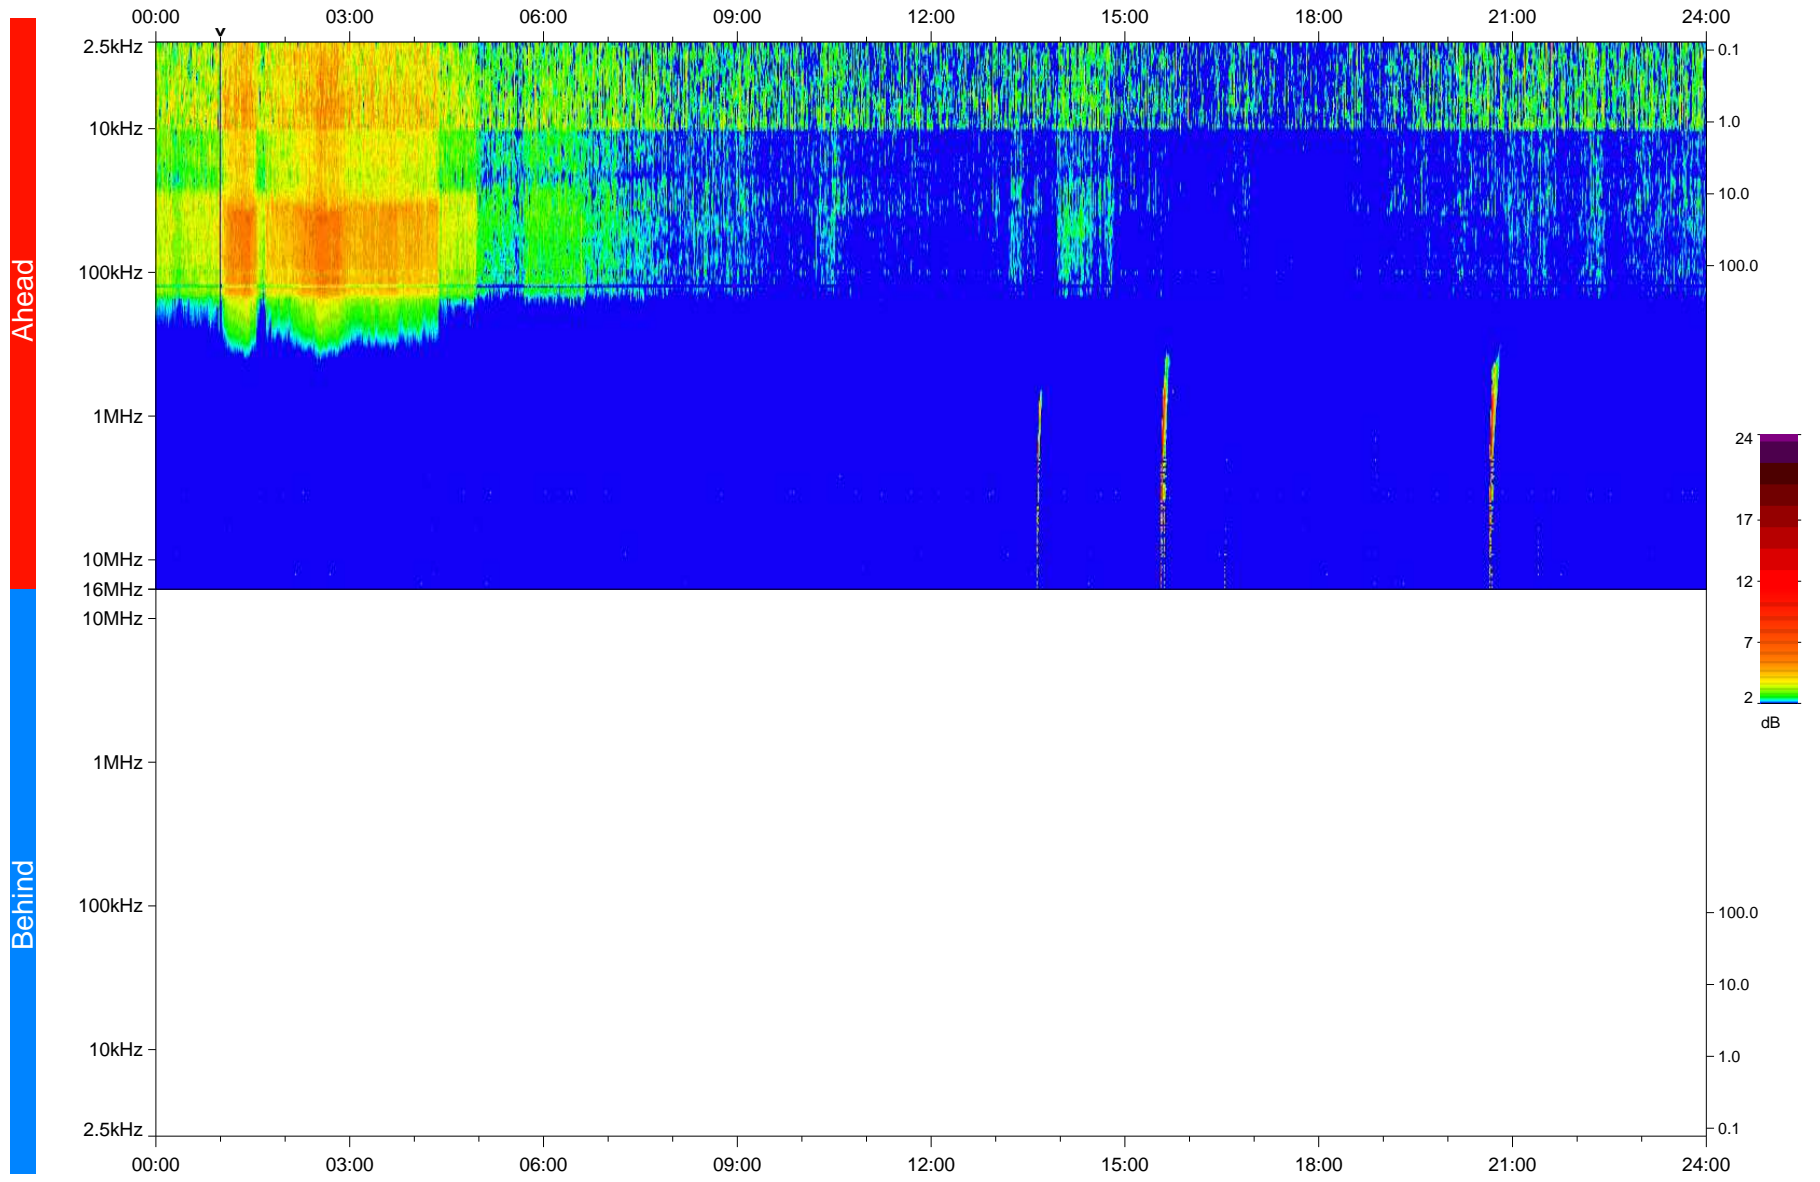

# STEREO/WAVES Daily Summary - 08-Mar-2020 (DOY 068)

Ahead source file: swaves\_ahead\_2020\_068\_1\_05.fin  
Ahead PSE Angle: -76.8°

Behind PSE Angle: 74.9°  
Behind source file: No STEREO-B data

Time (UTC)

file: stereo\_swaves\_daily-summary\_color\_20200308\_v04  
made by: space.umn.edu on macOS with IDL 8.8.2 on 2022-10-03 12:58:53, with TLib V945 / dynspec V311