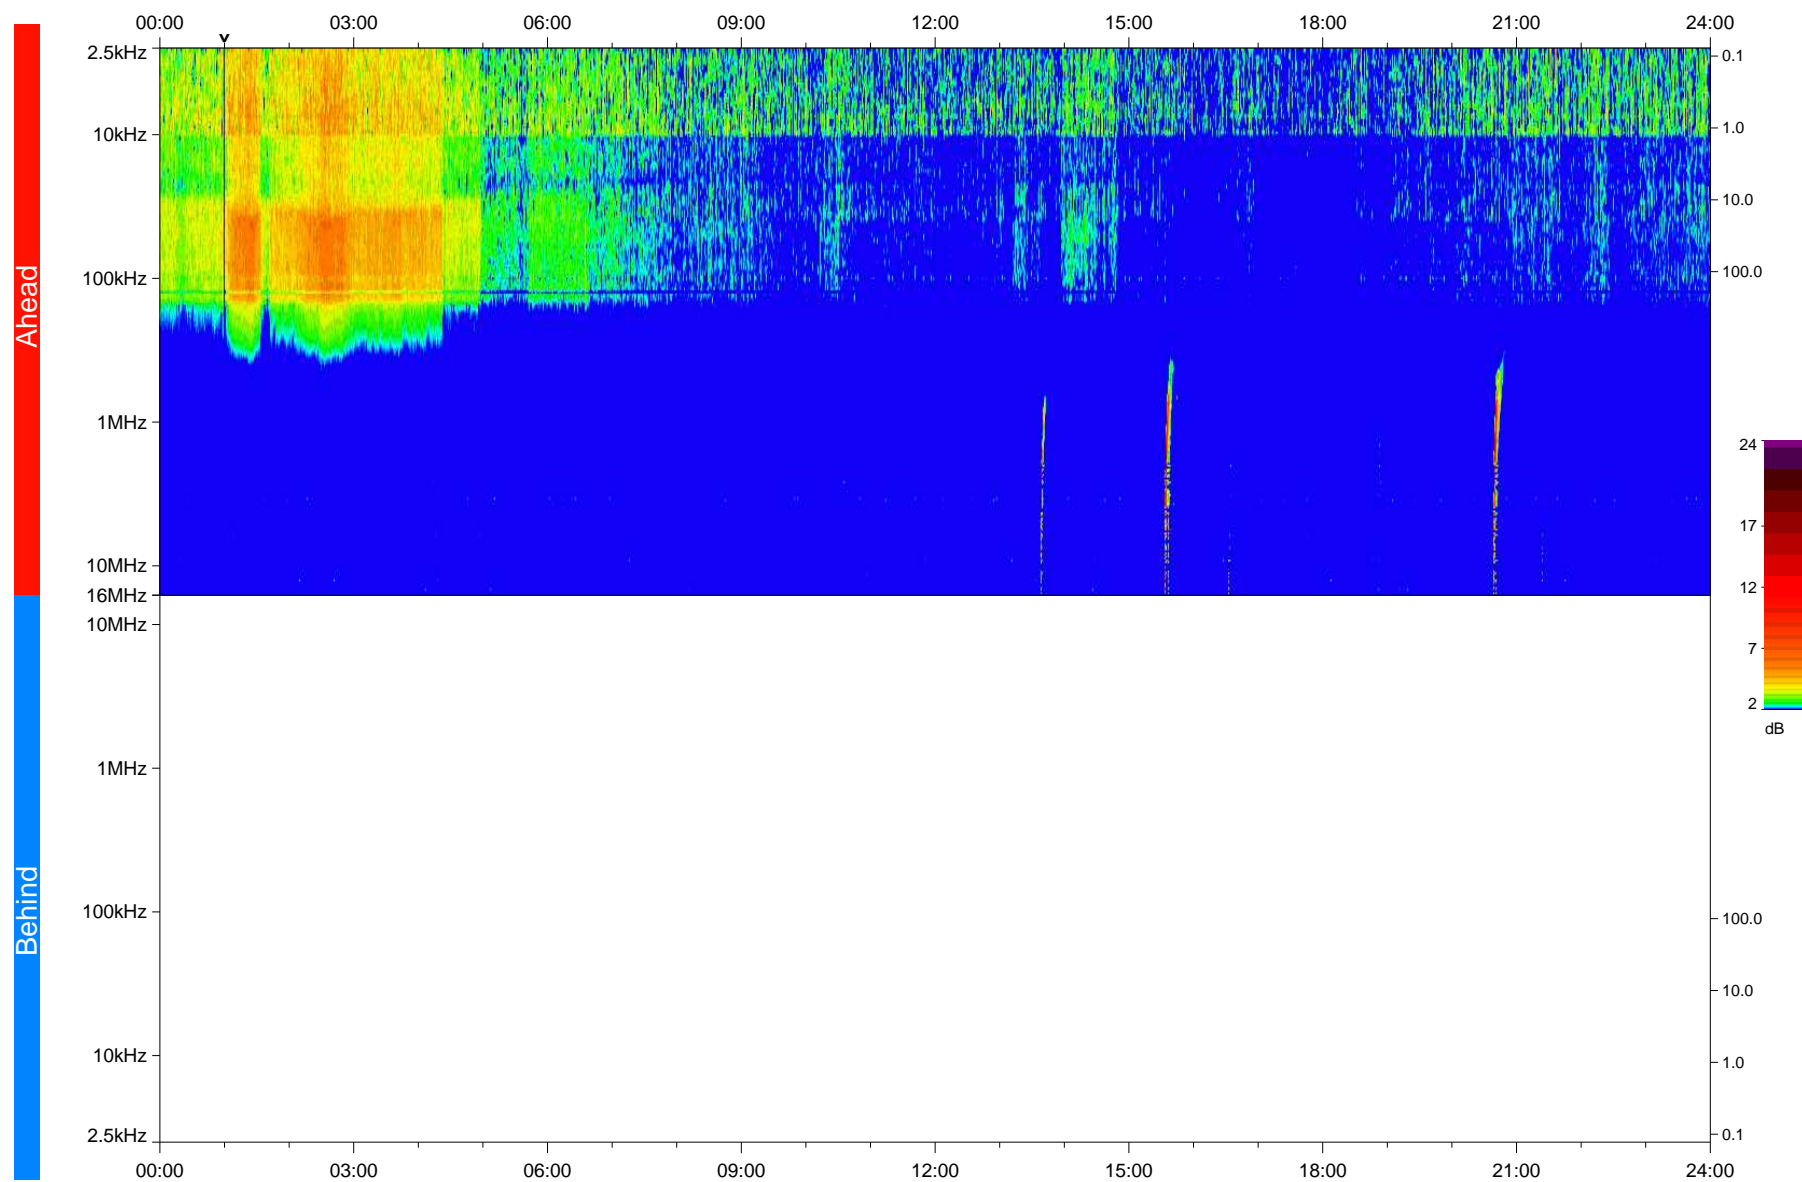

STEREO/WAVES Daily Summary - 08-Mar-2020 (DOY 068)

Ahead source file: swaves_ahead_2020_068_1_05.fin
Ahead PSE Angle: -76.8°

Behind PSE Angle: 74.9°
Behind source file: No STEREO-B data

Time (UTC)

file: stereo_swaves_daily-summary_color_20200308_v03
made by: space.umn.edu on macOS with IDL 8.8.2 on 2022-09-15 12:26:52, with TMLib V945 / dynspec V311