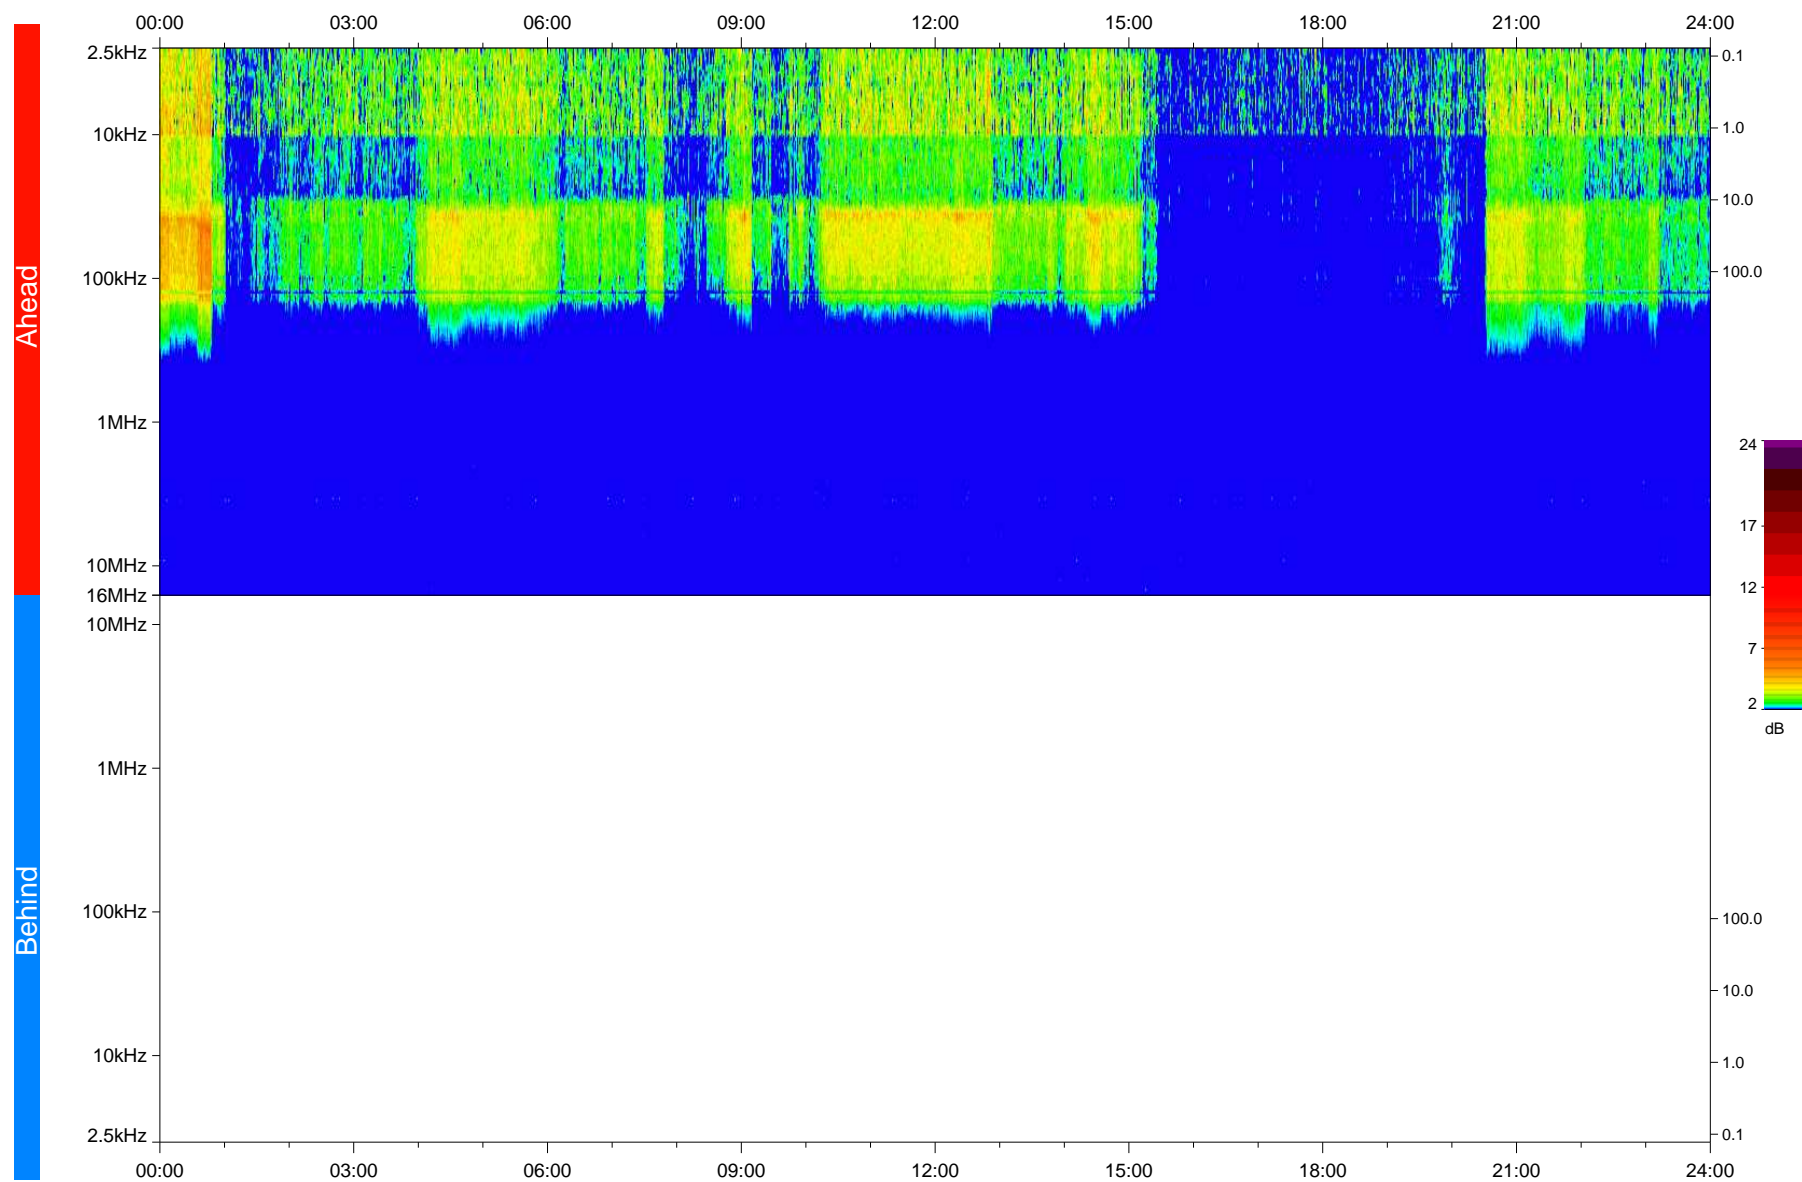

STEREO/WAVES Daily Summary - 07-Mar-2020 (DOY 067)

Ahead source file: swaves_ahead_2020_067_1_05.fin
Ahead PSE Angle: -76.8°

Behind PSE Angle: 75.0°
Behind source file: No STEREO-B data

Time (UTC)

file: stereo_swaves_daily-summary_color_20200307_v04
made by: space.umn.edu on macOS with IDL 8.8.2 on 2022-10-03 12:57:25, with TLib V945 / dynspec V311