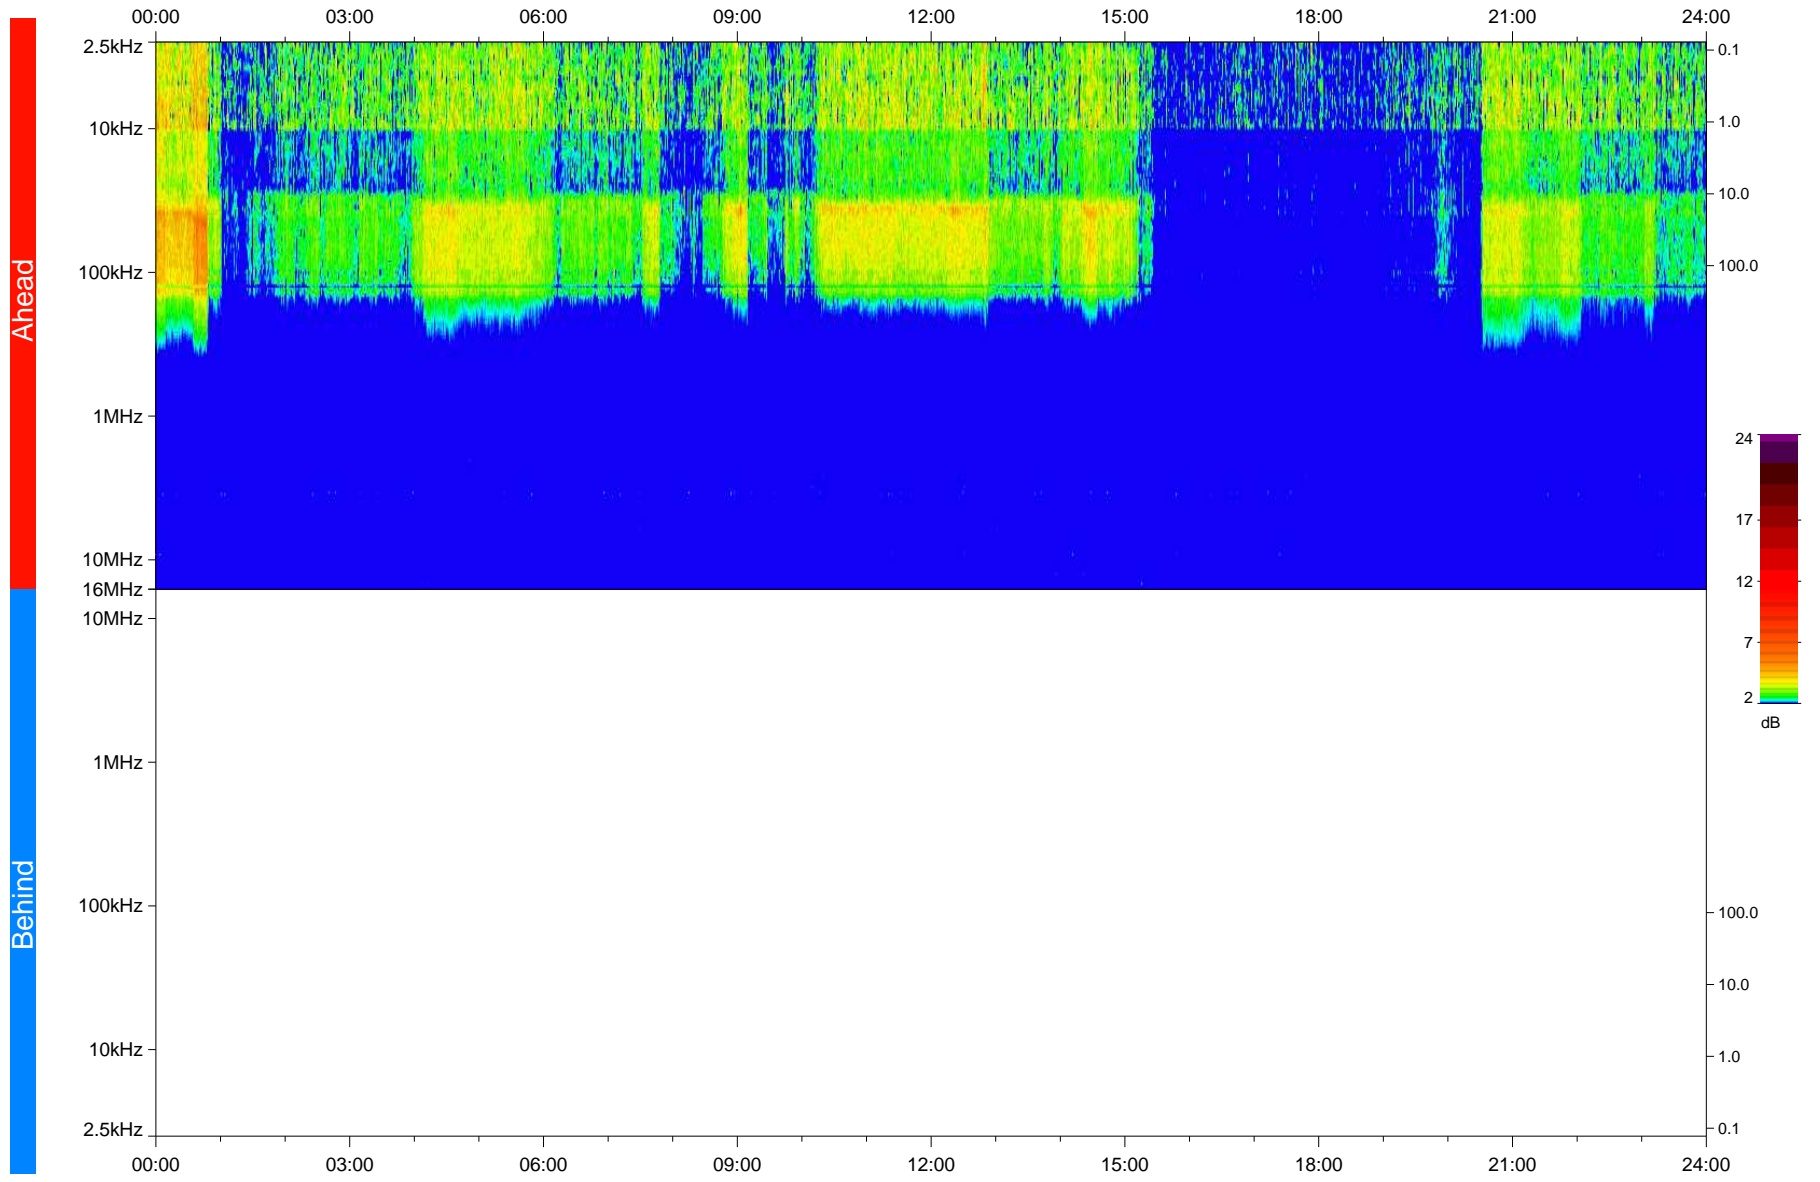

STEREO/WAVES Daily Summary - 07-Mar-2020 (DOY 067)

Ahead source file: swaves_ahead_2020_067_1_05.fin
Ahead PSE Angle: -76.8°

Behind PSE Angle: 75.0°
Behind source file: No STEREO-B data

Time (UTC)

file: stereo_swaves_daily-summary_color_20200307_v03
made by: space.umn.edu on macOS with IDL 8.8.2 on 2022-09-15 12:25:31, with TLib V945 / dynspec V311