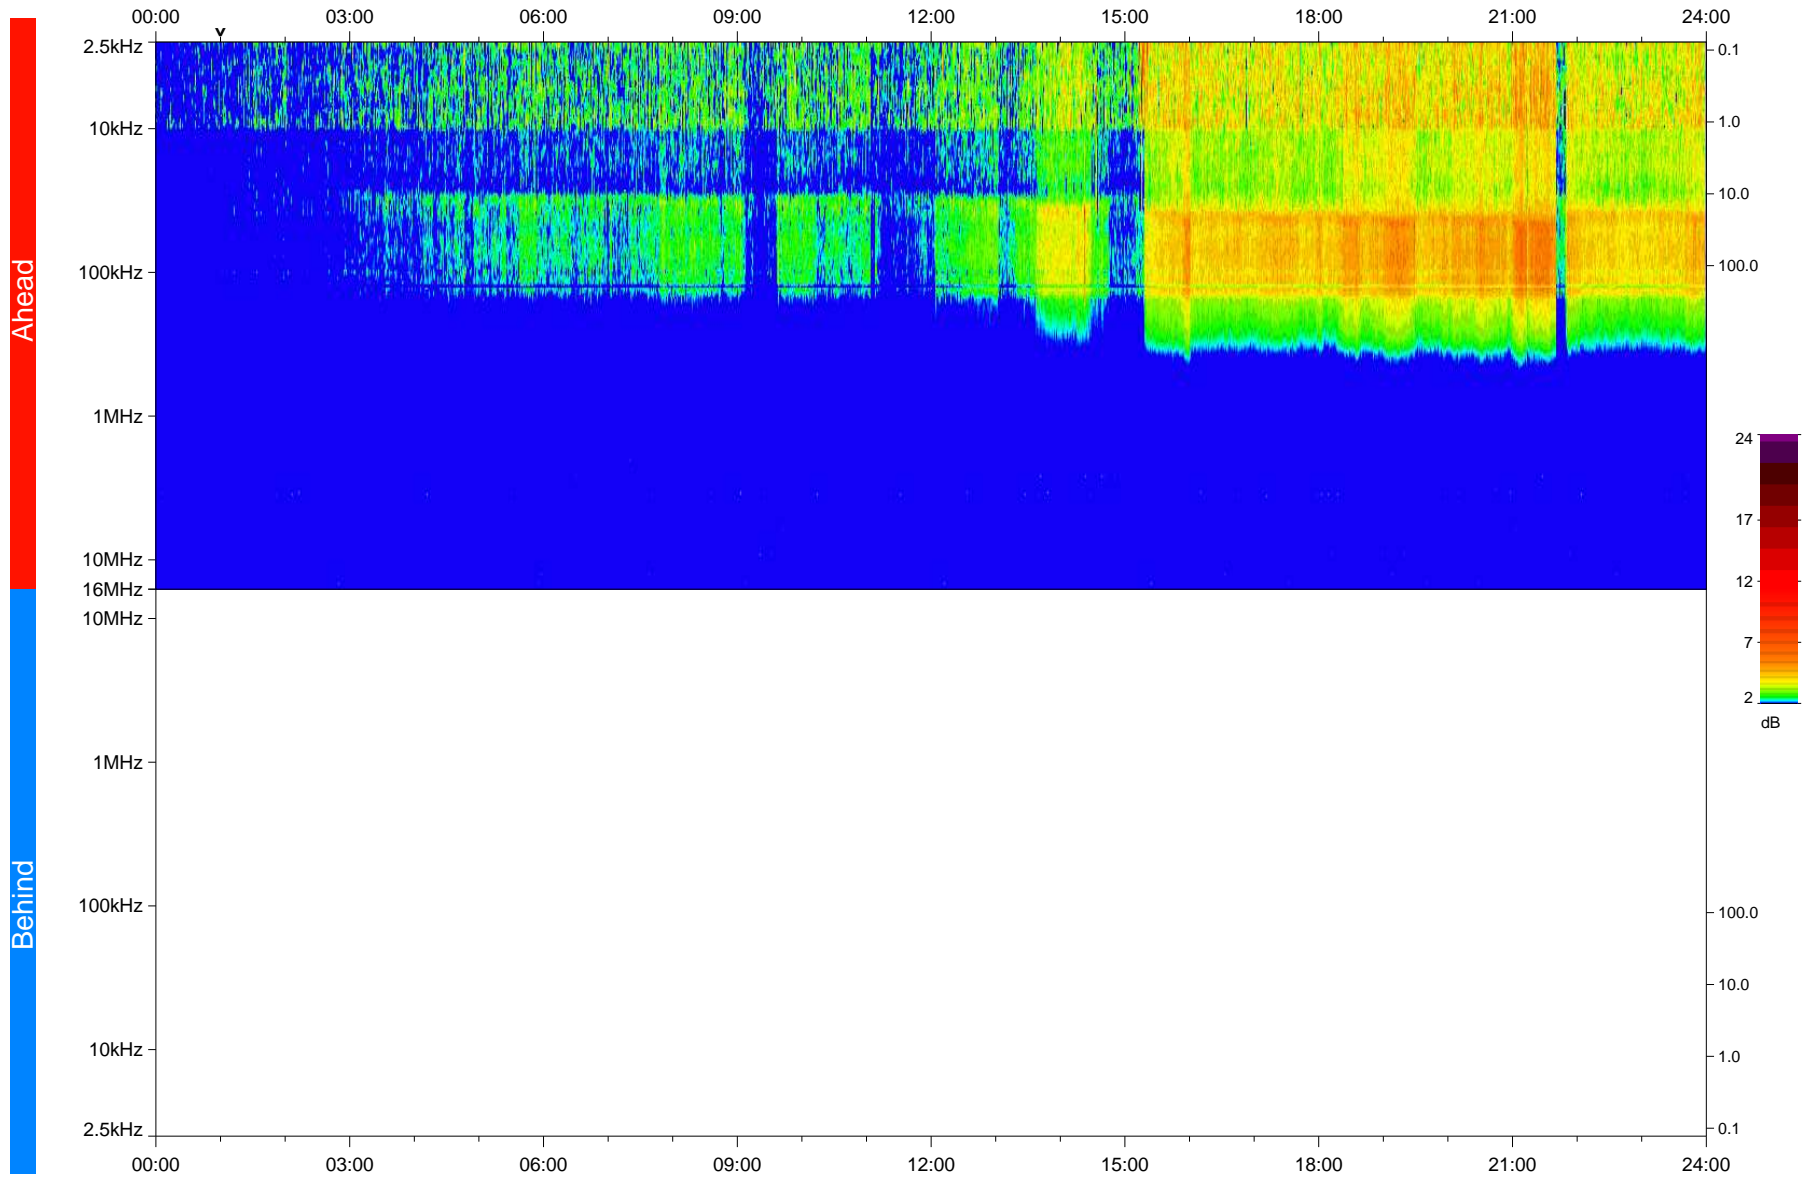

STEREO/WAVES Daily Summary - 06-Mar-2020 (DOY 066)

Ahead source file: swaves_ahead_2020_066_1_05.fin
Ahead PSE Angle: -76.9°

Behind PSE Angle: 75.1°
Behind source file: No STEREO-B data

Time (UTC)

file: stereo_swaves_daily-summary_color_20200306_v04
made by: space.umn.edu on macOS with IDL 8.8.2 on 2022-10-03 12:55:53, with TLib V945 / dynspec V311