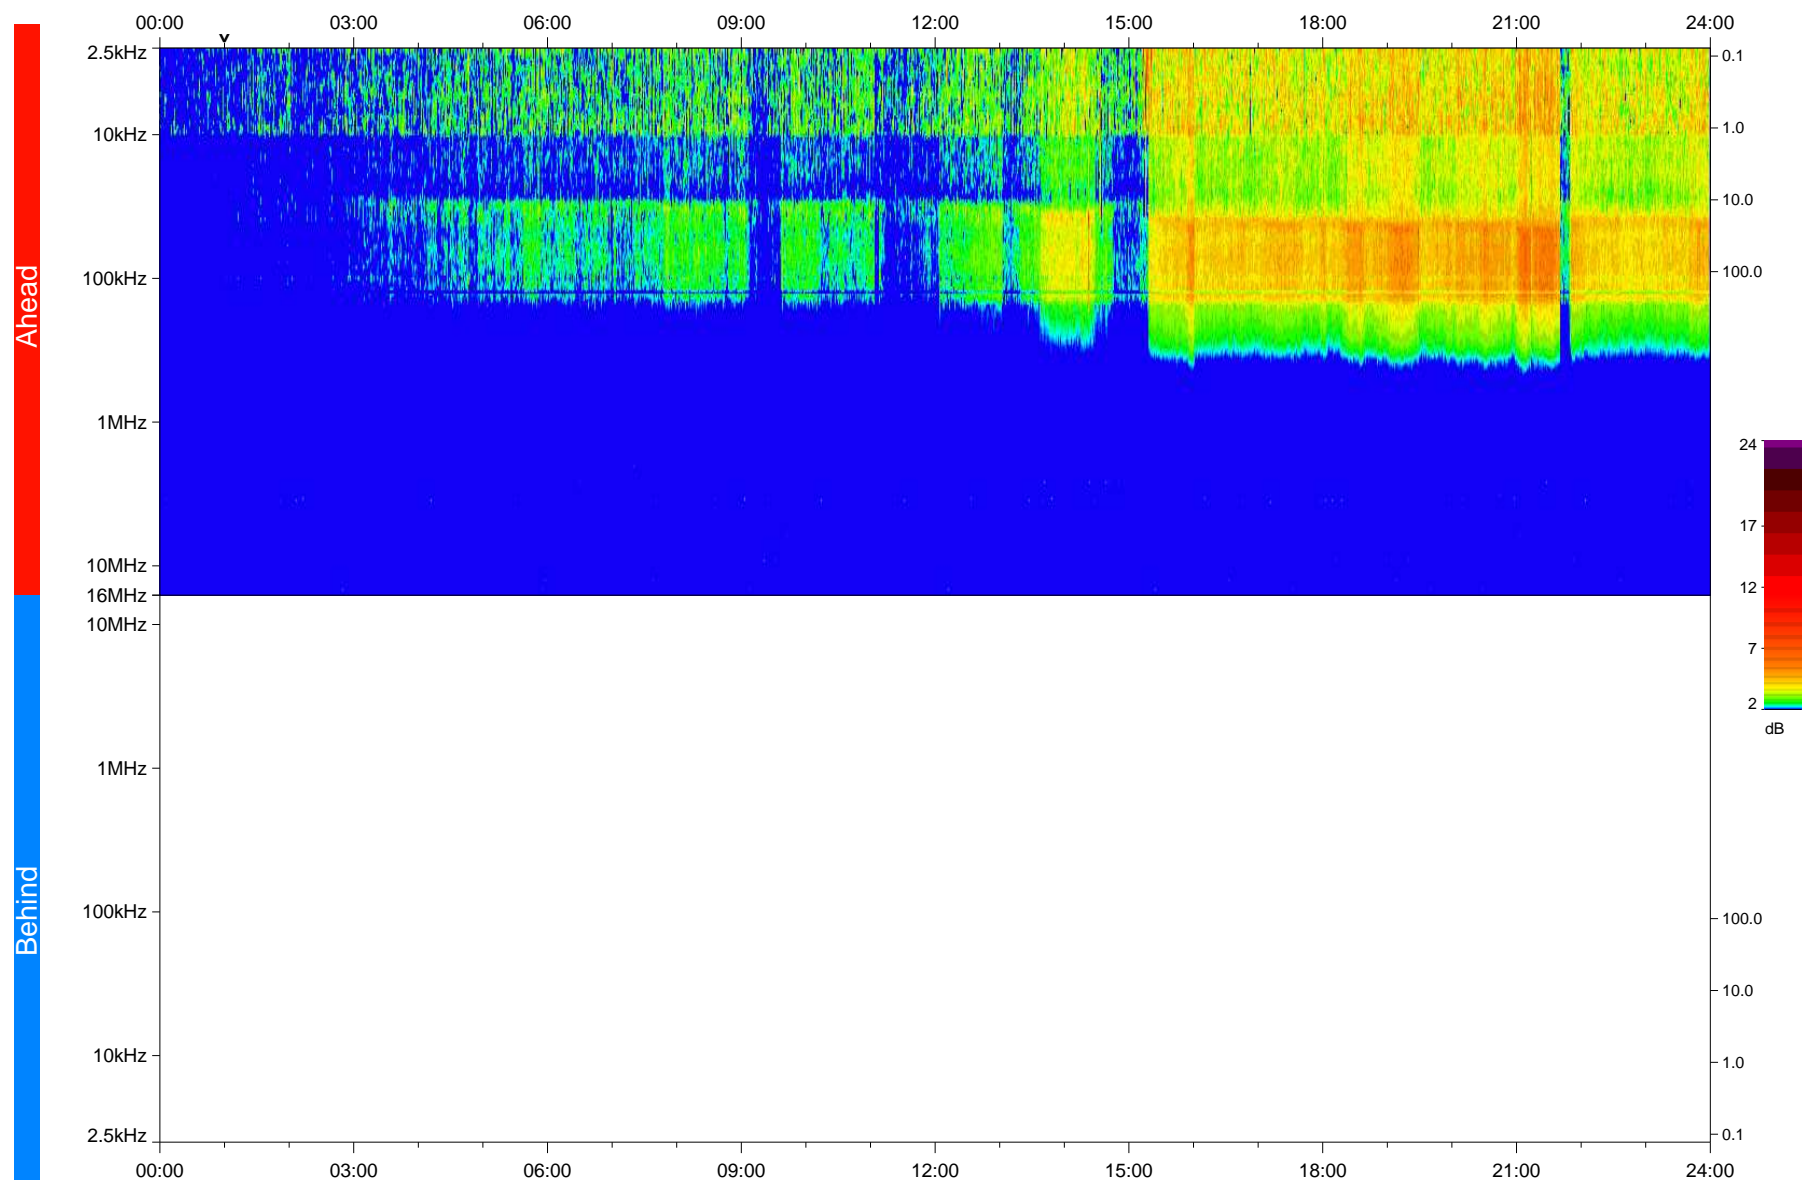

STEREO/WAVES Daily Summary - 06-Mar-2020 (DOY 066)

Ahead source file: swaves_ahead_2020_066_1_05.fin
Ahead PSE Angle: -76.9°

Behind PSE Angle: 75.1°
Behind source file: No STEREO-B data

Time (UTC)

file: stereo_swaves_daily-summary_color_20200306_v03
made by: space.umn.edu on macOS with IDL 8.8.2 on 2022-09-15 12:24:07, with TLib V945 / dynspec V311