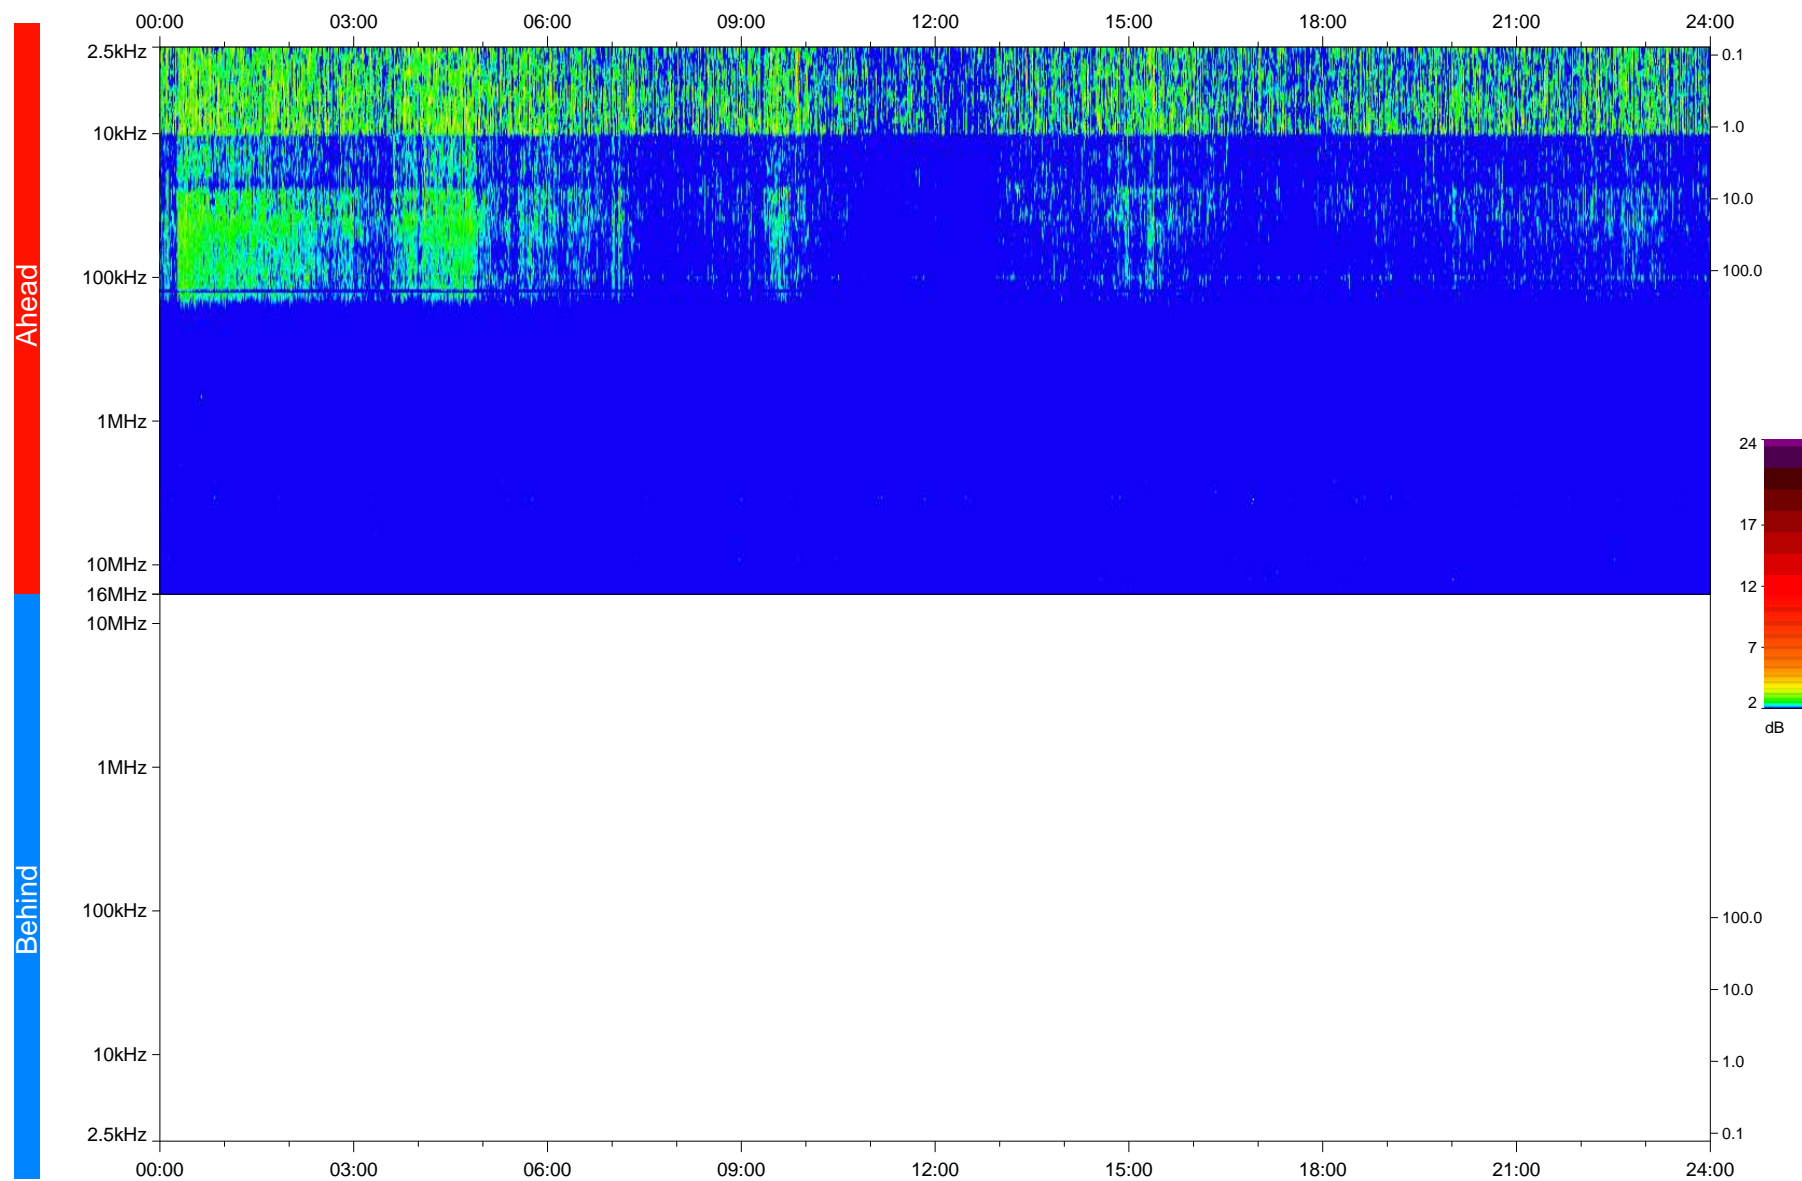

STEREO/WAVES Daily Summary - 05-Mar-2020 (DOY 065)

Ahead source file: swaves_ahead_2020_065_1_05.fin
Ahead PSE Angle: -76.9°

Behind PSE Angle: 75.3°
Behind source file: No STEREO-B data

Time (UTC)

file: stereo_swaves_daily-summary_color_20200305_v04
made by: space.umn.edu on macOS with IDL 8.8.2 on 2022-10-03 12:54:24, with TLib V945 / dynspec V311