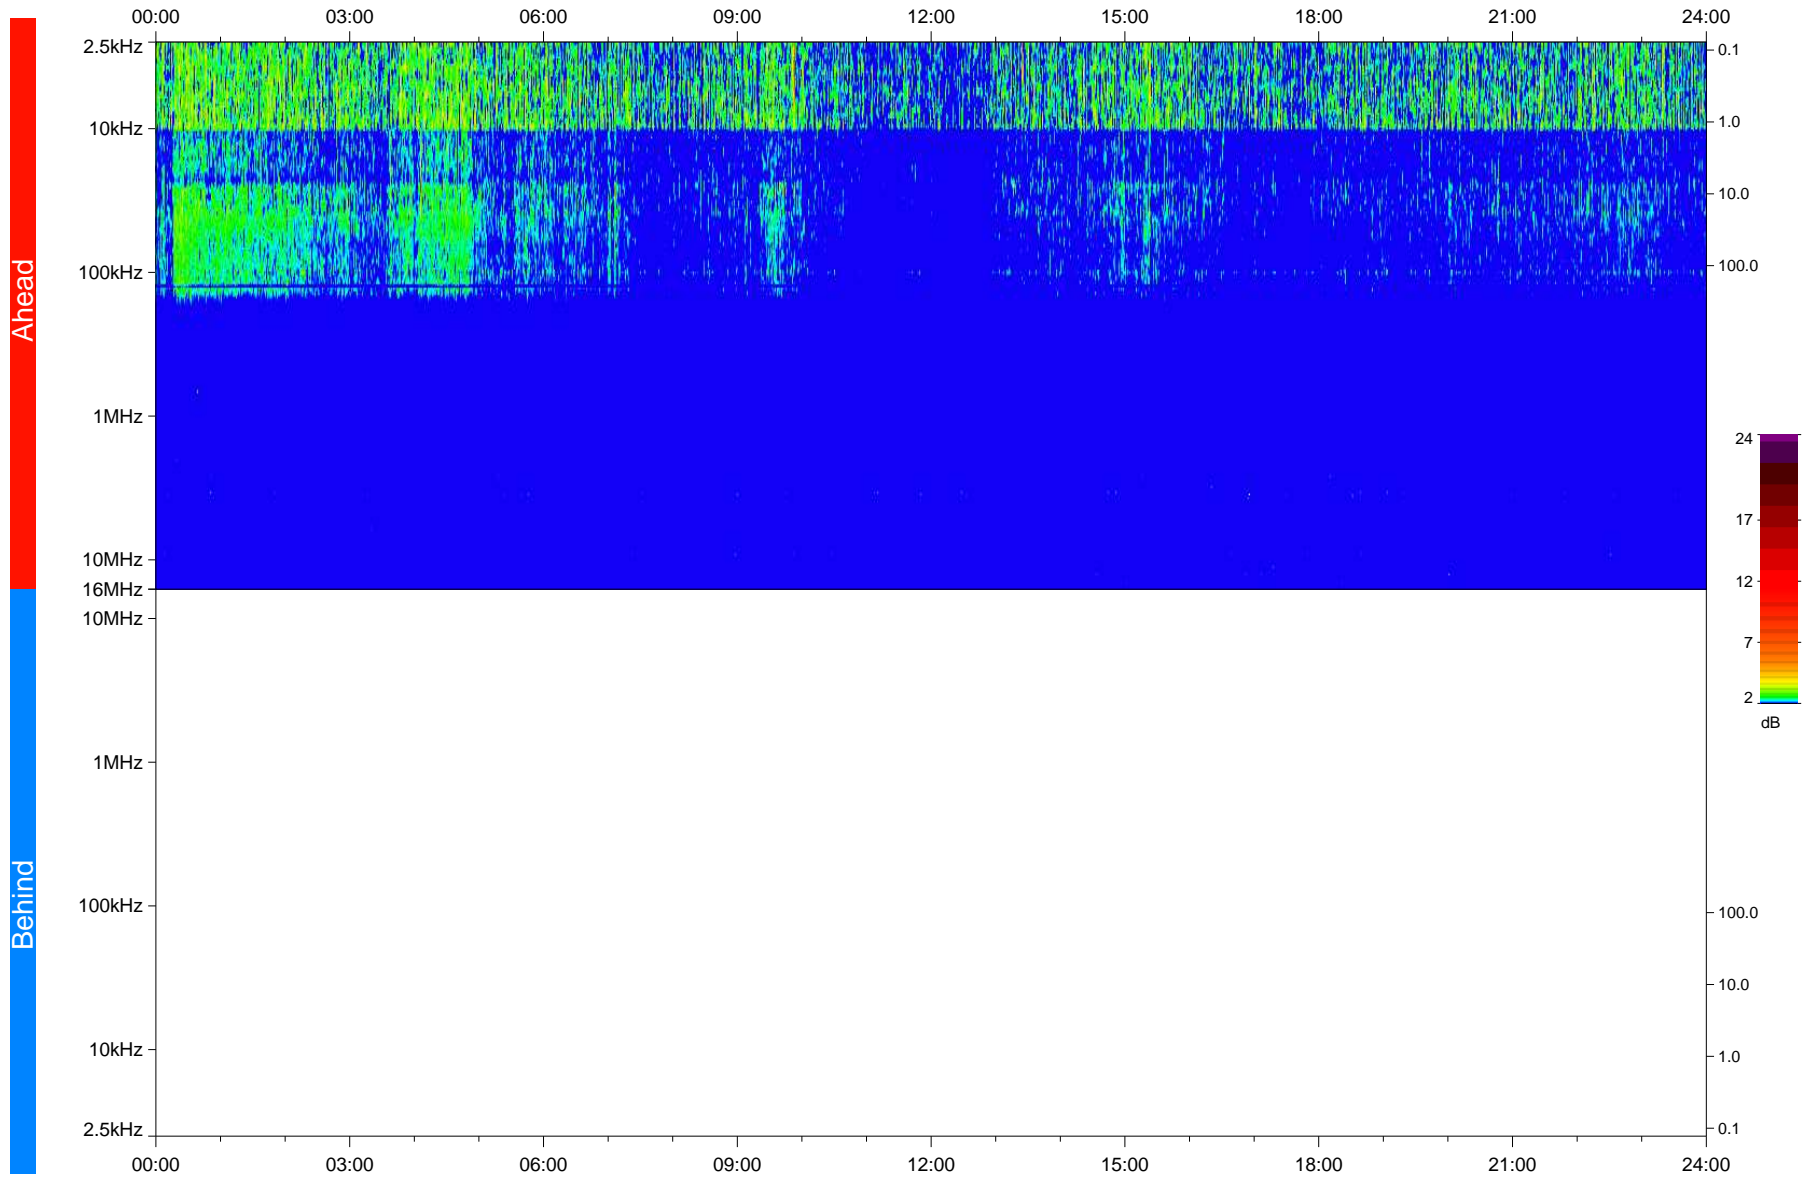

# STEREO/WAVES Daily Summary - 05-Mar-2020 (DOY 065)

Ahead source file: swaves\_ahead\_2020\_065\_1\_05.fin  
Ahead PSE Angle: -76.9°

Behind PSE Angle: 75.3°  
Behind source file: No STEREO-B data

Time (UTC)

file: stereo\_swaves\_daily-summary\_color\_20200305\_v03  
made by: space.umn.edu on macOS with IDL 8.8.2 on 2022-09-15 12:22:46, with TLib V945 / dynspec V311