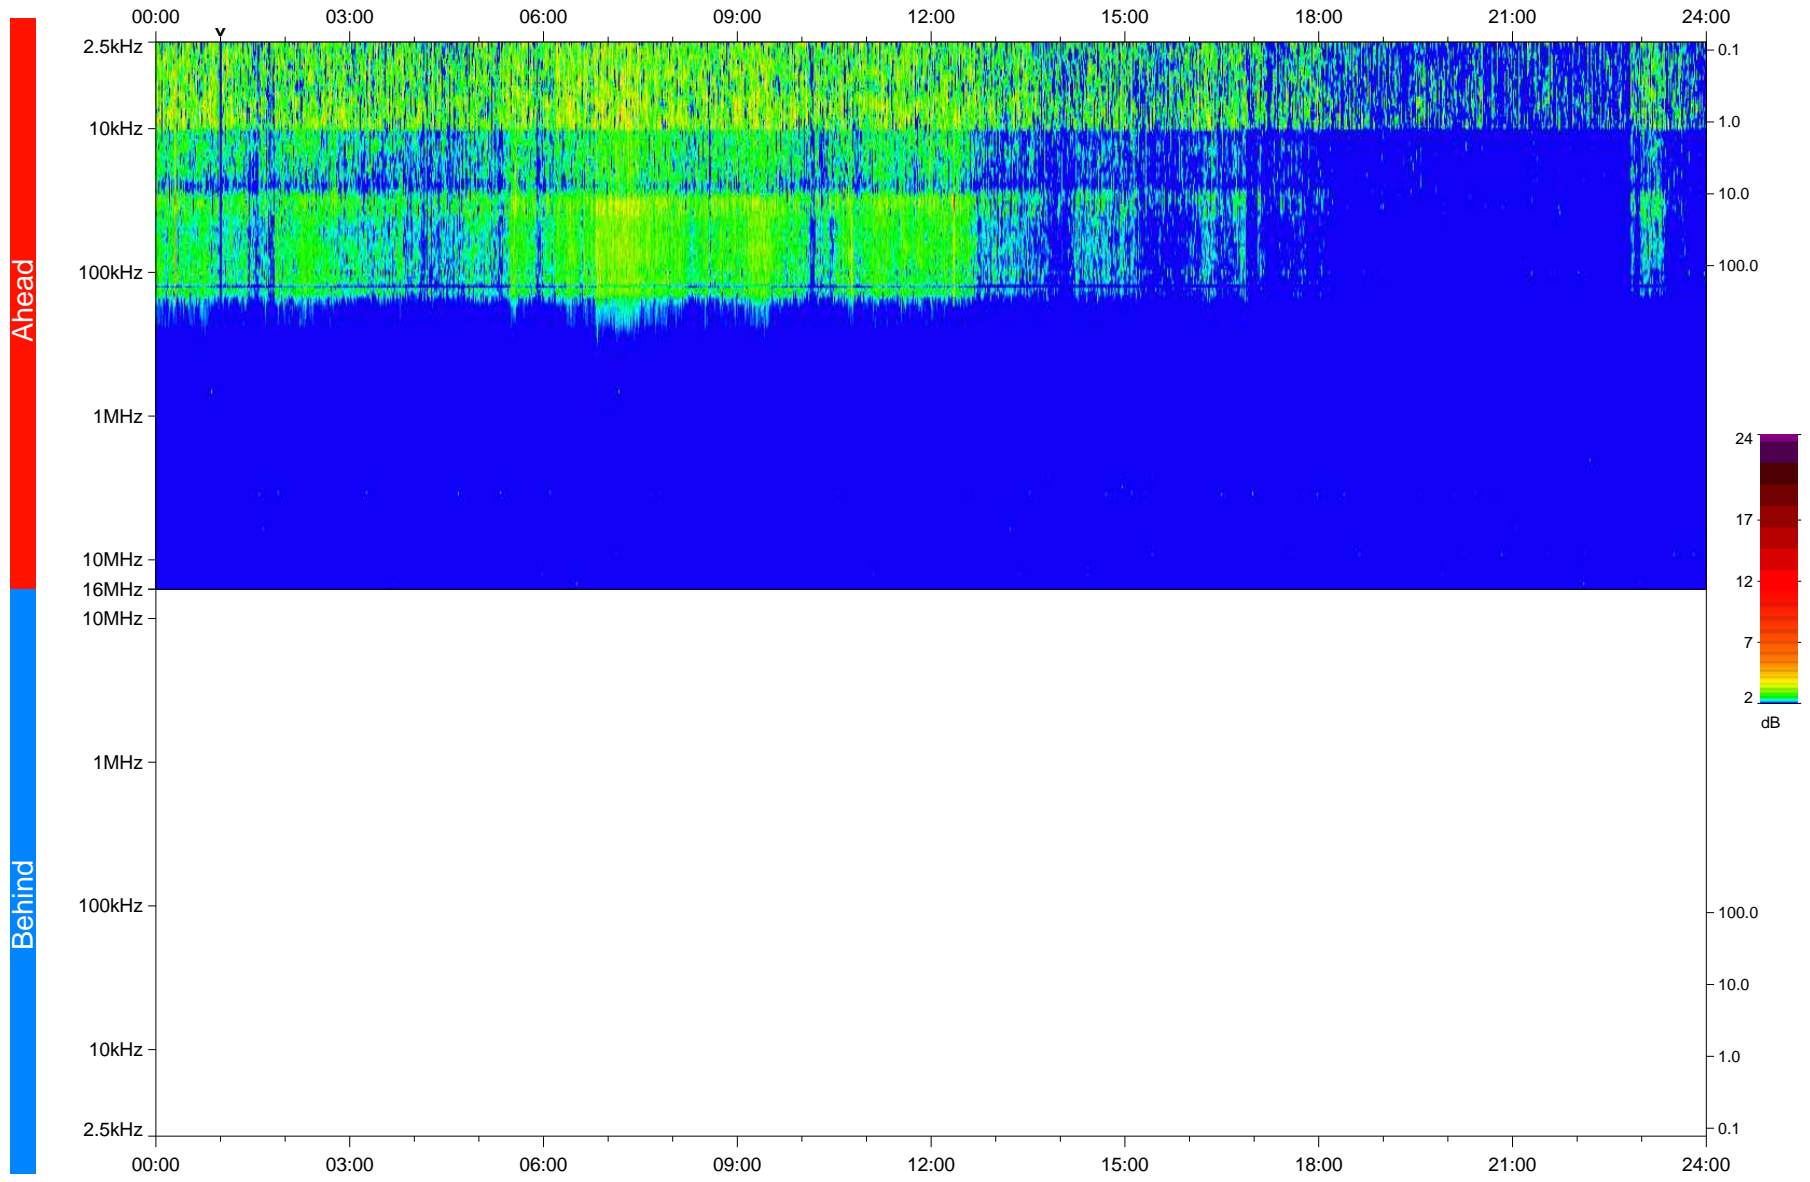

STEREO/WAVES Daily Summary - 04-Mar-2020 (DOY 064)

Ahead source file: swaves_ahead_2020_064_1_05.fin
Ahead PSE Angle: -76.9°

Behind PSE Angle: 75.4°
Behind source file: No STEREO-B data

Time (UTC)

file: stereo_swaves_daily-summary_color_20200304_v04
made by: space.umn.edu on macOS with IDL 8.8.2 on 2022-10-03 12:52:55, with TLib V945 / dynspec V311