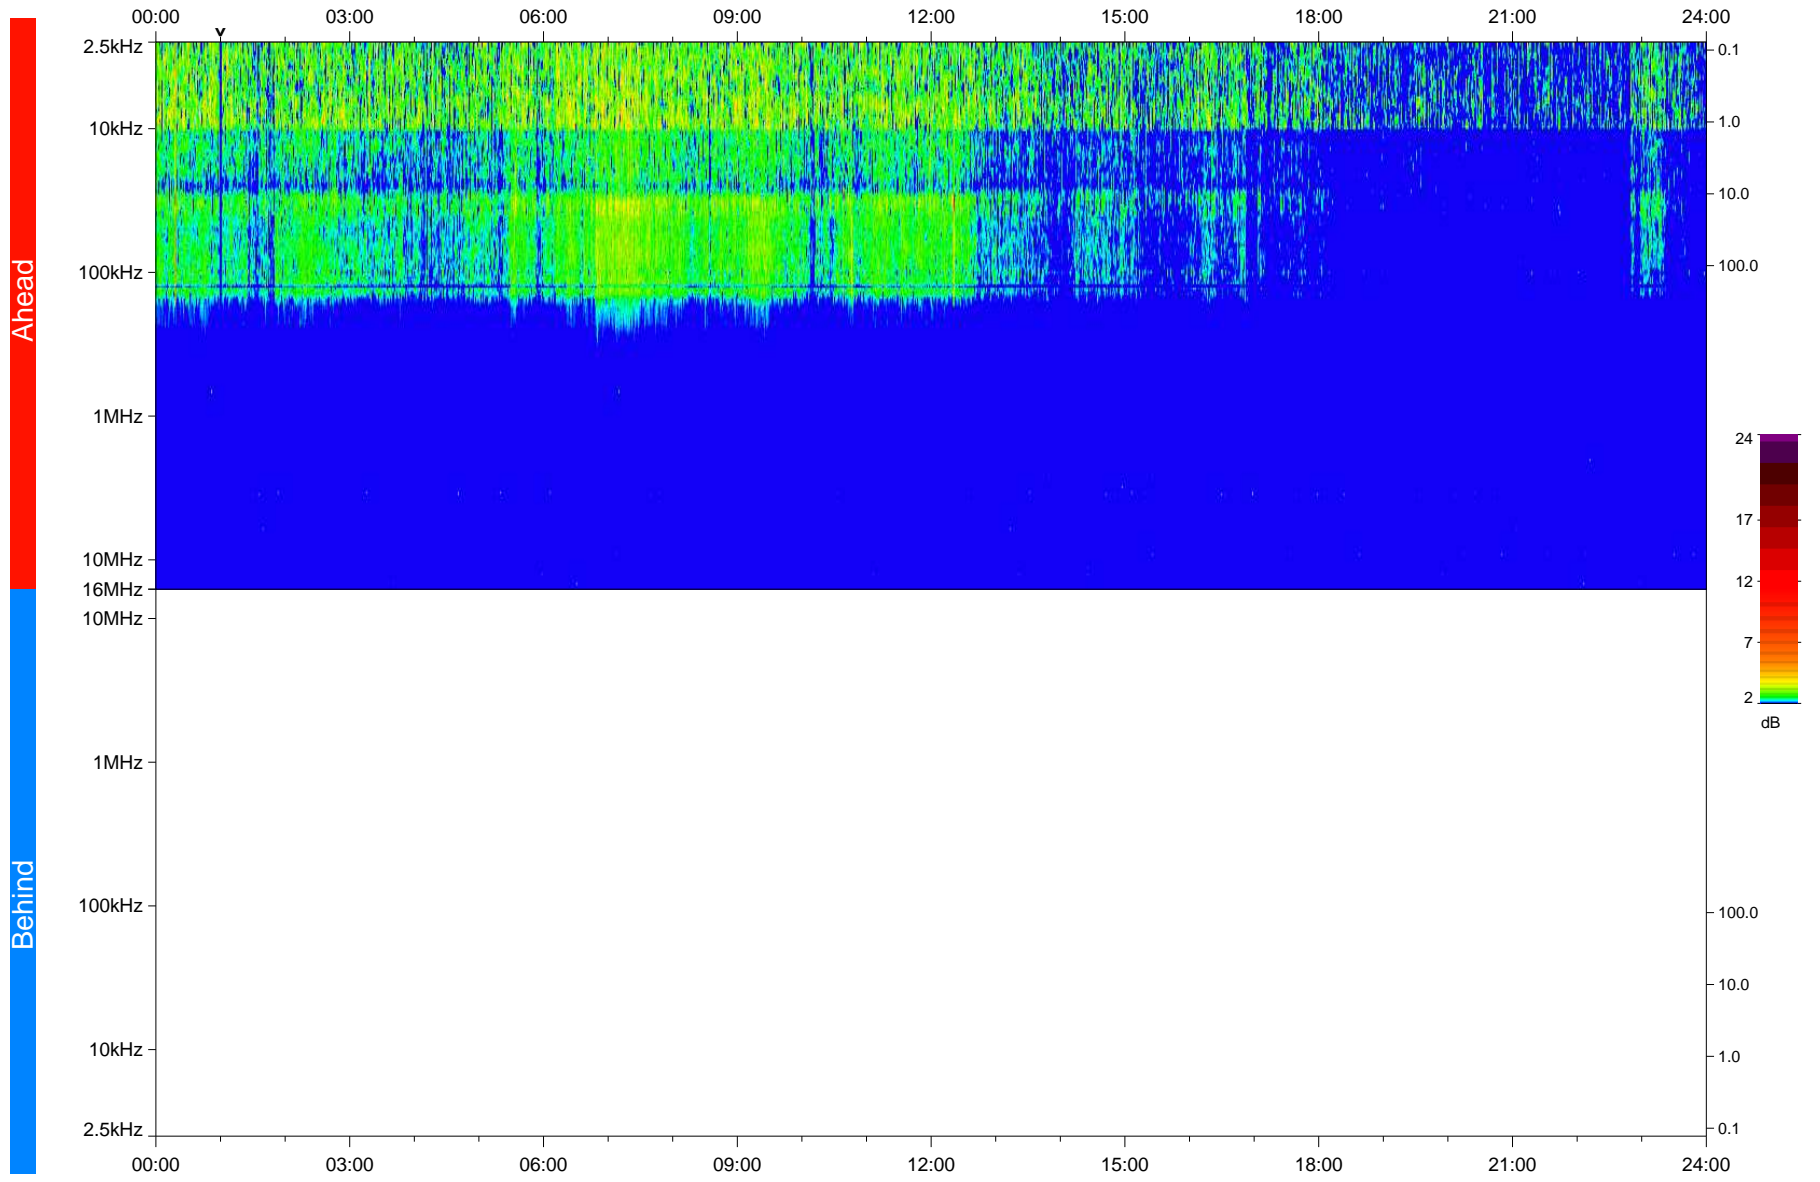

# STEREO/WAVES Daily Summary - 04-Mar-2020 (DOY 064)

Ahead source file: swaves\_ahead\_2020\_064\_1\_05.fin  
Ahead PSE Angle: -76.9°

Behind PSE Angle: 75.4°  
Behind source file: No STEREO-B data

Time (UTC)

file: stereo\_swaves\_daily-summary\_color\_20200304\_v03  
made by: space.umn.edu on macOS with IDL 8.8.2 on 2022-09-15 12:21:25, with TLib V945 / dynspec V311