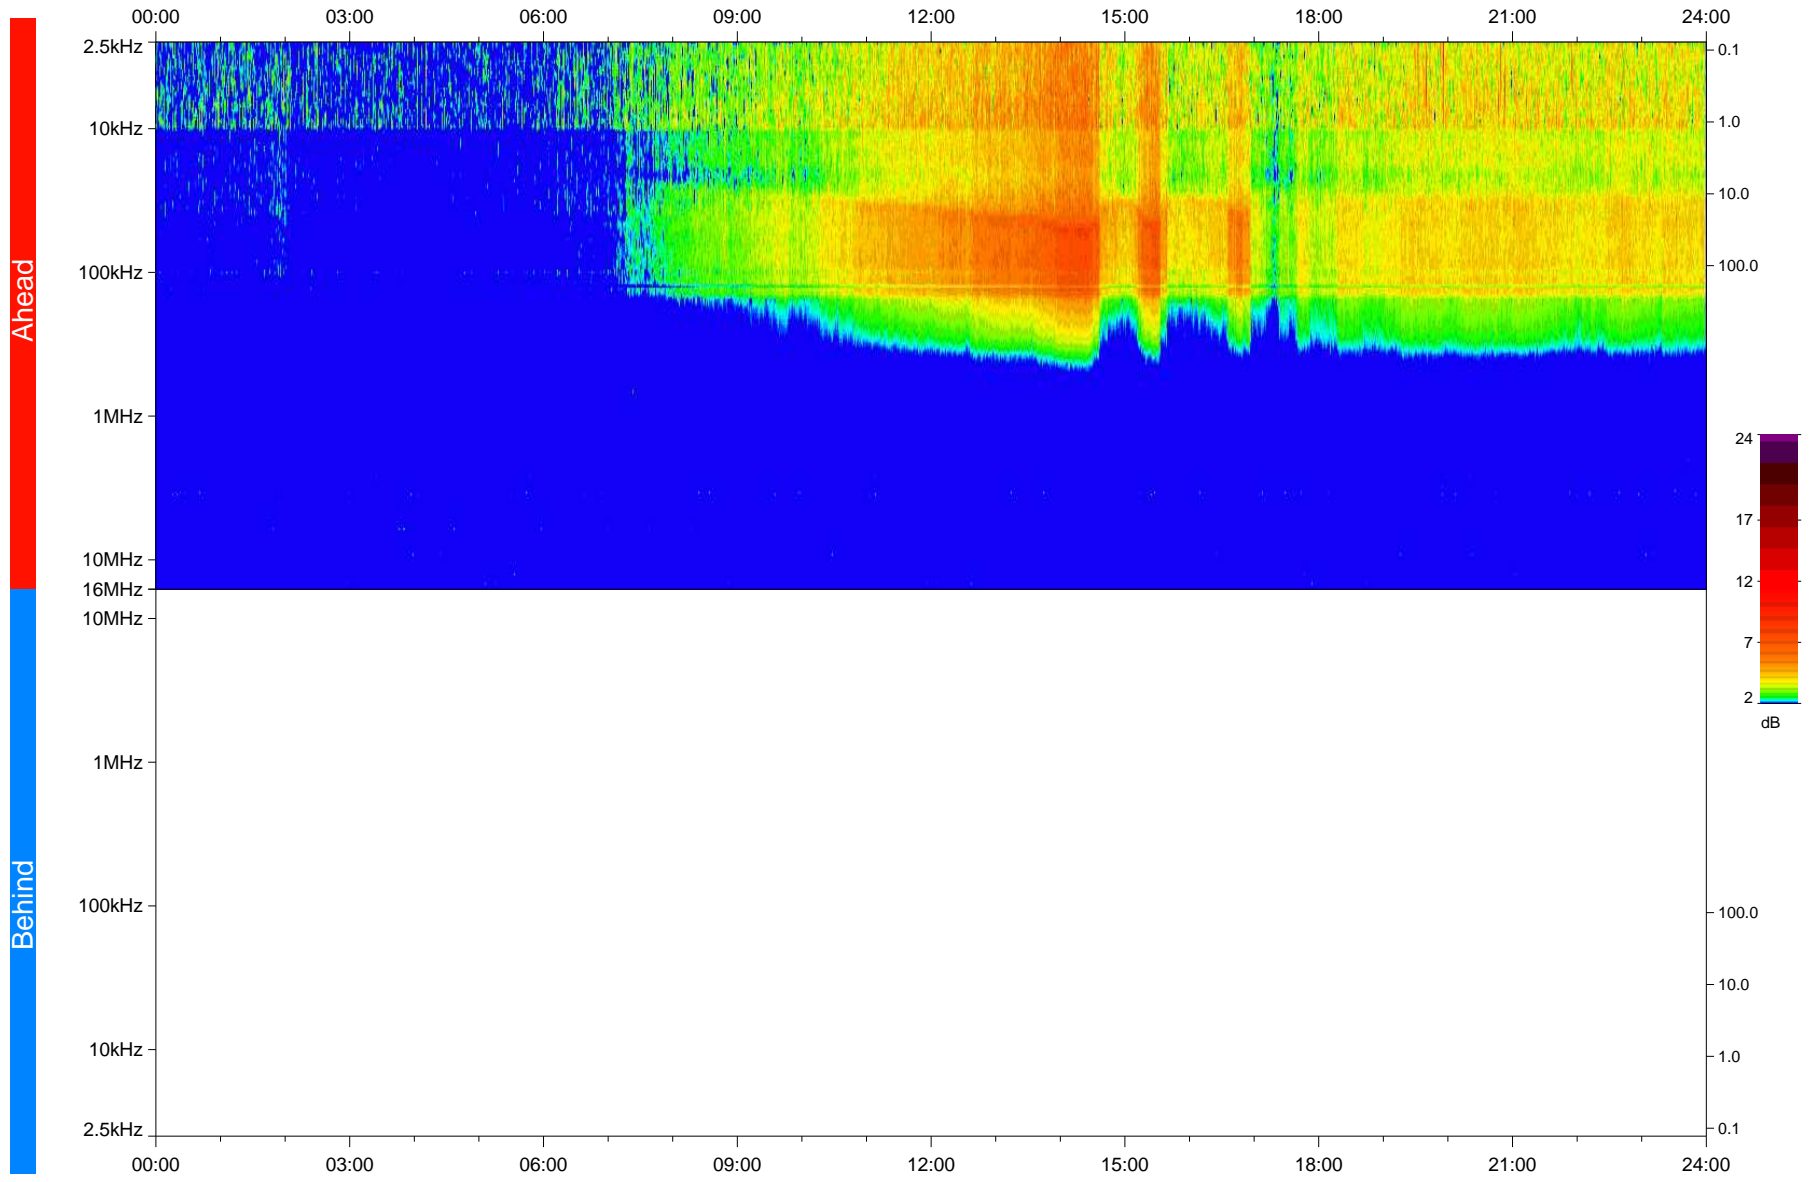

STEREO/WAVES Daily Summary - 03-Mar-2020 (DOY 063)

Ahead source file: swaves_ahead_2020_063_1_05.fin
Ahead PSE Angle: -77.0°

Behind PSE Angle: 75.5°
Behind source file: No STEREO-B data

Time (UTC)

file: stereo_swaves_daily-summary_color_20200303_v04
made by: space.umn.edu on macOS with IDL 8.8.2 on 2022-10-03 12:51:25, with TLib V945 / dynspec V311