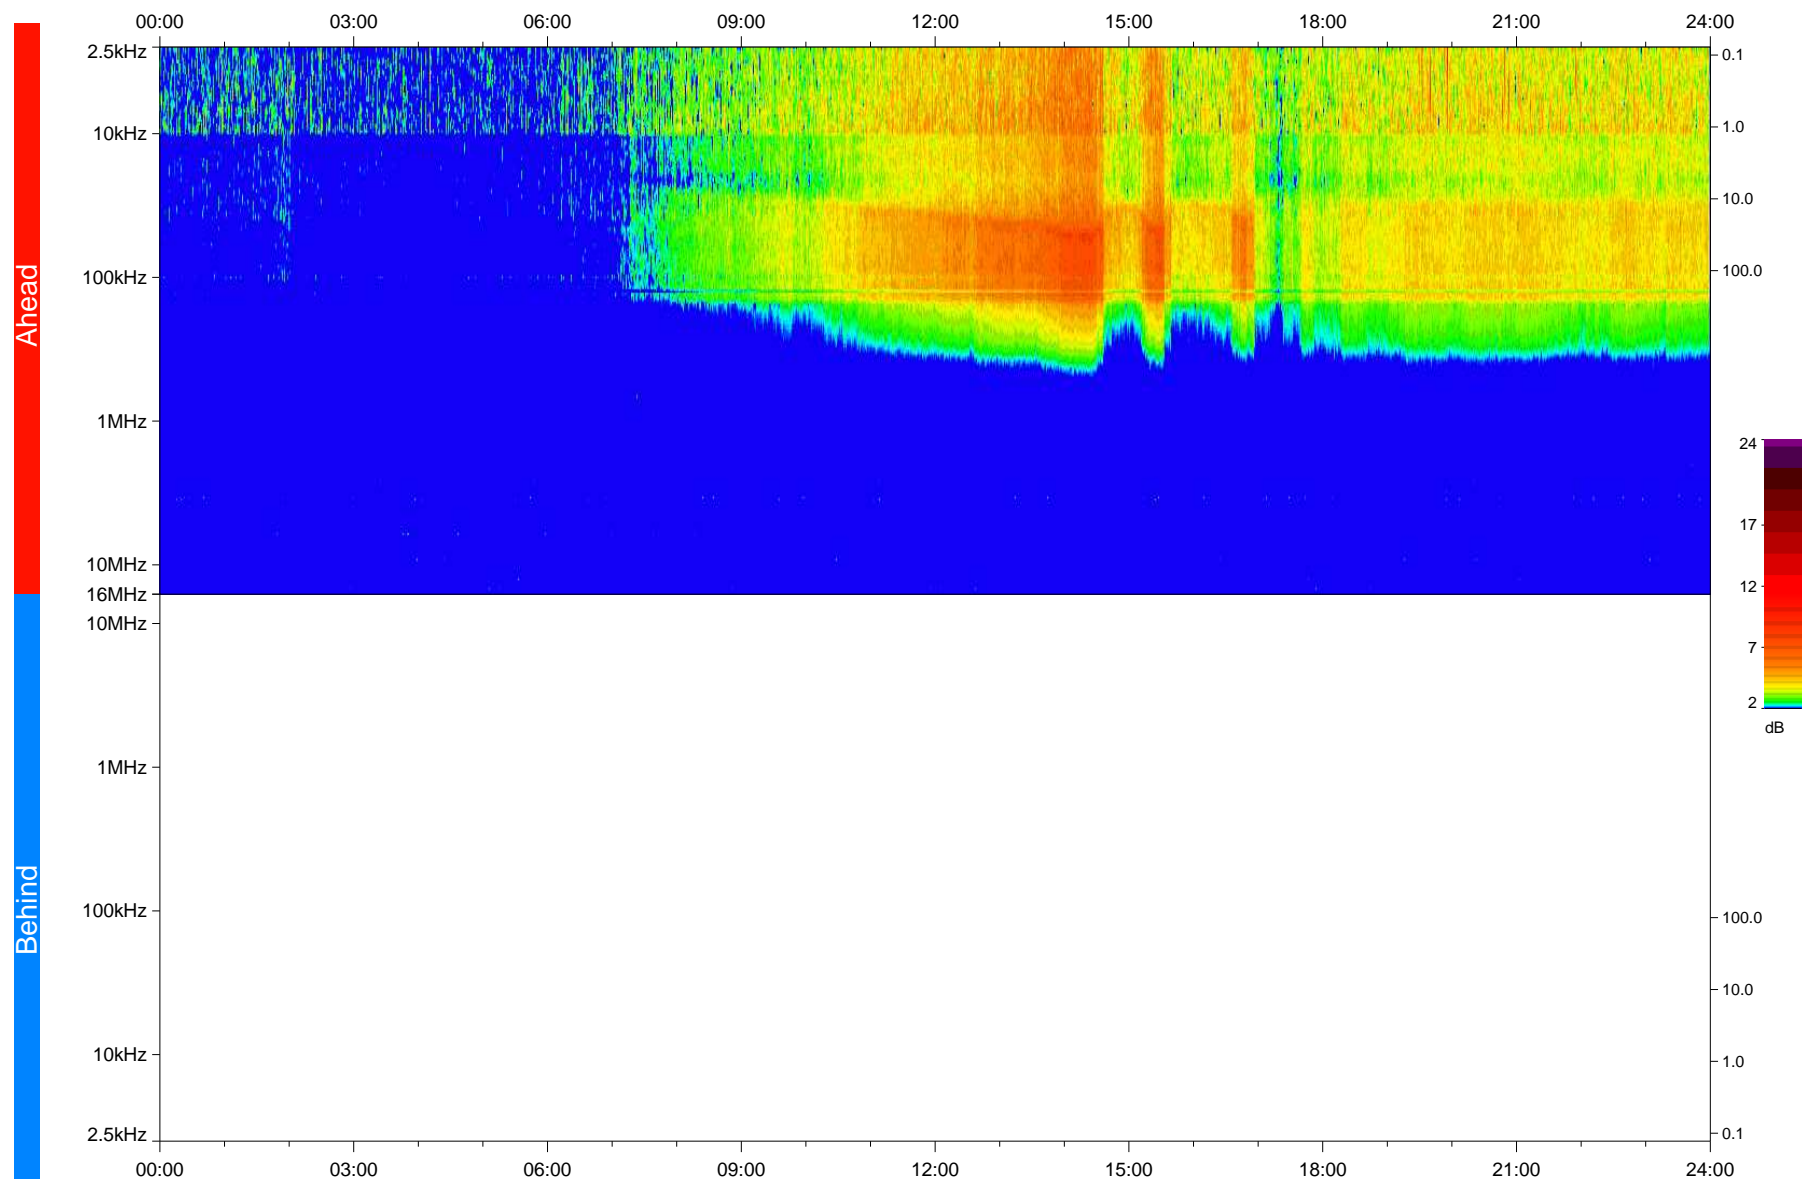

STEREO/WAVES Daily Summary - 03-Mar-2020 (DOY 063)

Ahead source file: swaves_ahead_2020_063_1_05.fin
Ahead PSE Angle: -77.0°

Behind PSE Angle: 75.5°
Behind source file: No STEREO-B data

Time (UTC)

file: stereo_swaves_daily-summary_color_20200303_v03
made by: space.umn.edu on macOS with IDL 8.8.2 on 2022-09-15 12:20:03, with TLib V945 / dynspec V311