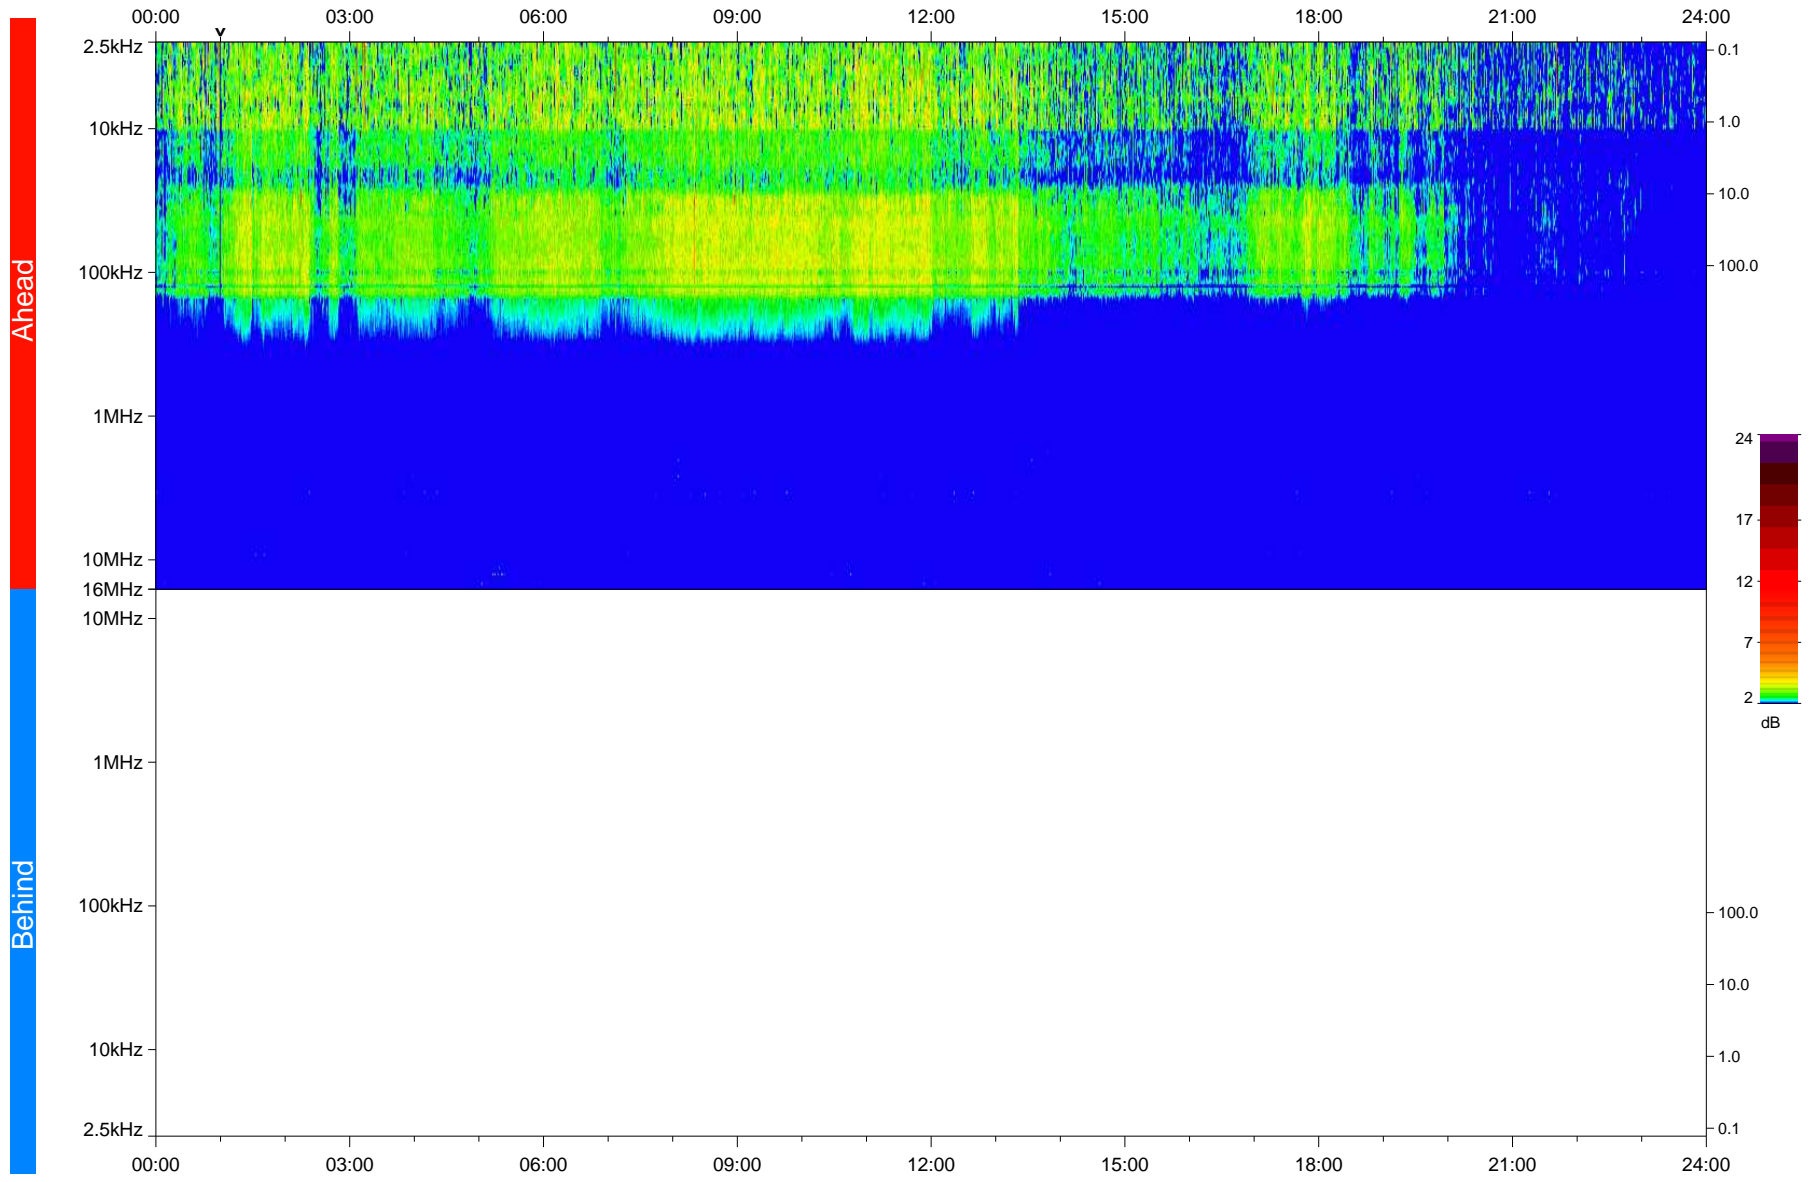

# STEREO/WAVES Daily Summary - 02-Mar-2020 (DOY 062)

Ahead source file: swaves\_ahead\_2020\_062\_1\_05.fin  
Ahead PSE Angle: -77.0°

Behind PSE Angle: 75.6°  
Behind source file: No STEREO-B data

Time (UTC)

file: stereo\_swaves\_daily-summary\_color\_20200302\_v04  
made by: space.umn.edu on macOS with IDL 8.8.2 on 2022-10-03 12:49:55, with TLib V945 / dynspec V311