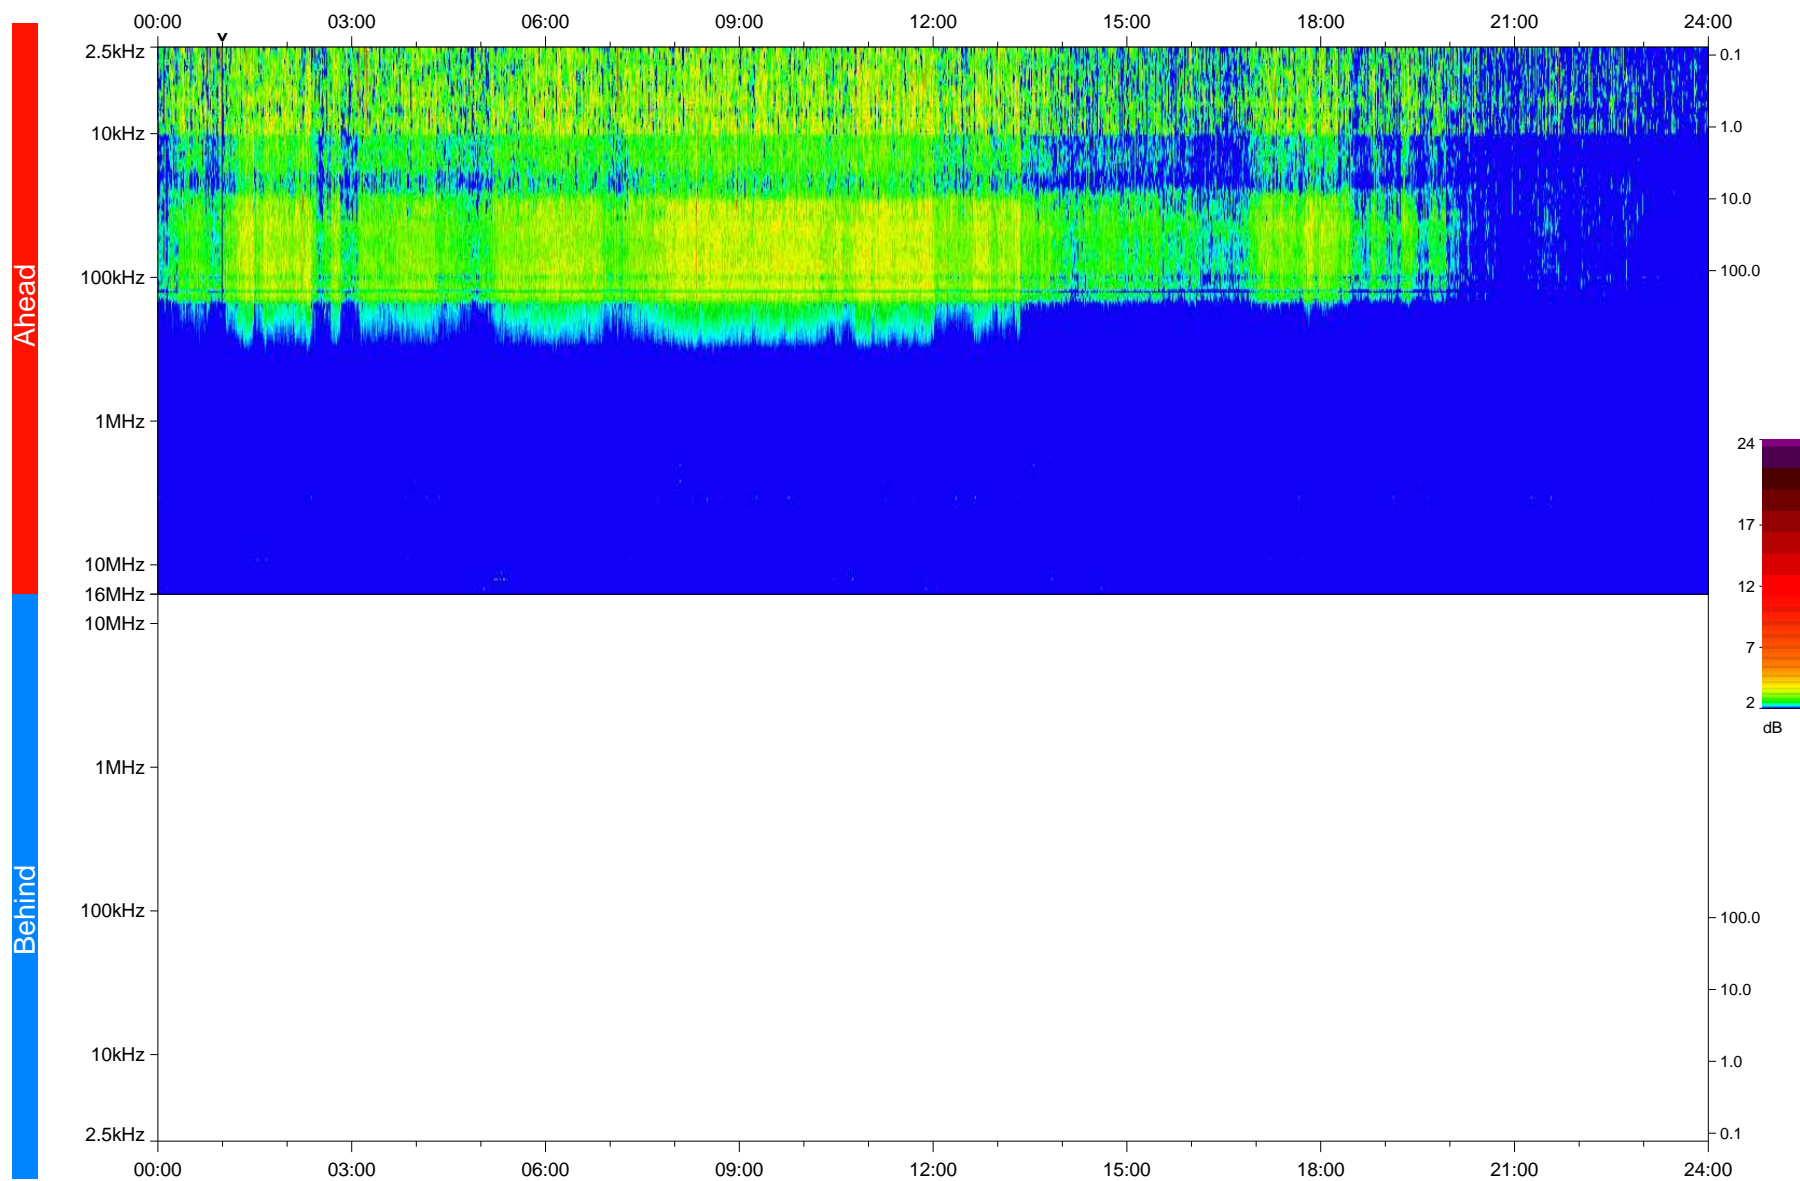

# STEREO/WAVES Daily Summary - 02-Mar-2020 (DOY 062)

Ahead source file: swaves\_ahead\_2020\_062\_1\_05.fin  
Ahead PSE Angle: -77.0°

Behind PSE Angle: 75.6°  
Behind source file: No STEREO-B data

Time (UTC)

file: stereo\_swaves\_daily-summary\_color\_20200302\_v03  
made by: space.umn.edu on macOS with IDL 8.8.2 on 2022-09-15 12:18:41, with TLib V945 / dynspec V311