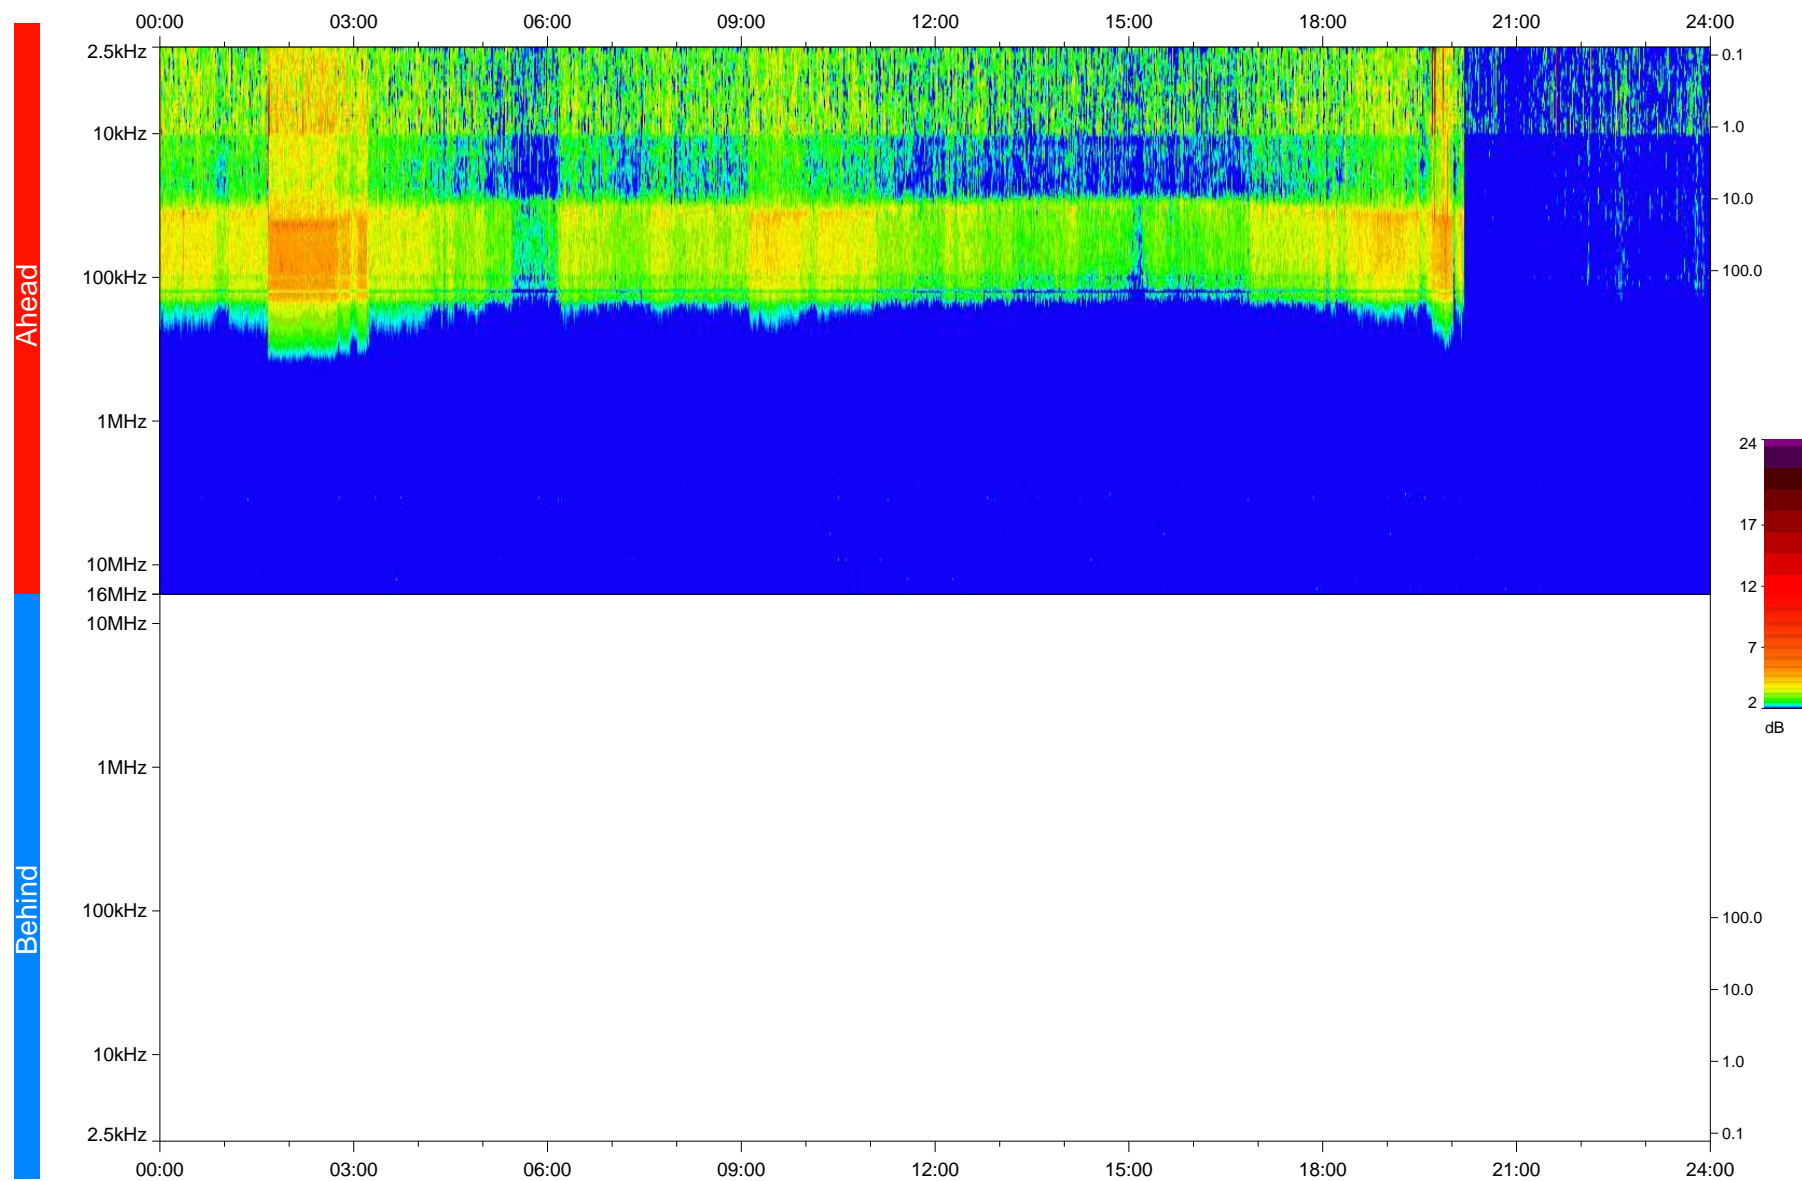

# STEREO/WAVES Daily Summary - 01-Mar-2020 (DOY 061)

Ahead source file: swaves\_ahead\_2020\_061\_1\_05.fin  
Ahead PSE Angle: -77.0°

Behind PSE Angle: 75.7°  
Behind source file: No STEREO-B data

Time (UTC)

file: stereo\_swaves\_daily-summary\_color\_20200301\_v04  
made by: space.umn.edu on macOS with IDL 8.8.2 on 2022-10-03 12:48:25, with TLib V945 / dynspec V311