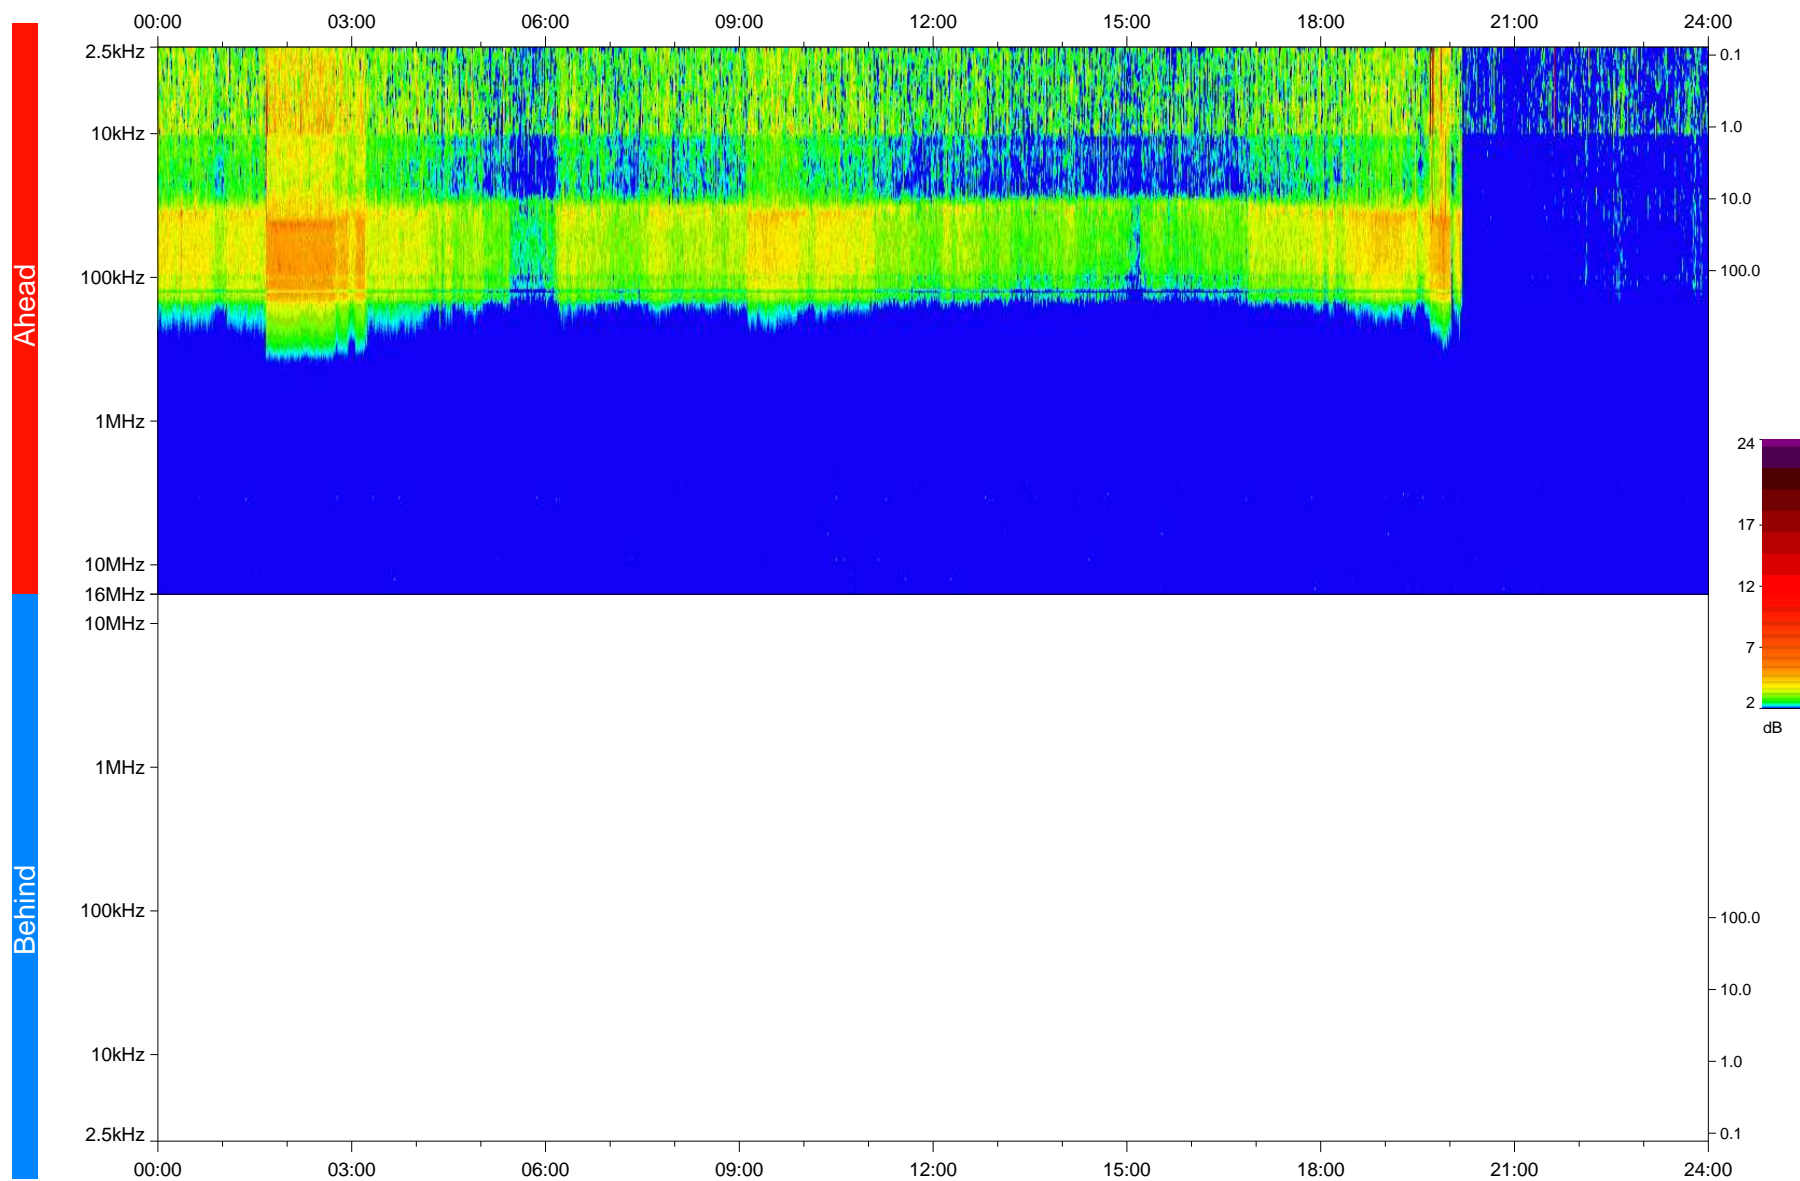

STEREO/WAVES Daily Summary - 01-Mar-2020 (DOY 061)

Ahead source file: swaves_ahead_2020_061_1_05.fin
Ahead PSE Angle: -77.0°

Behind PSE Angle: 75.7°
Behind source file: No STEREO-B data

Time (UTC)

file: stereo_swaves_daily-summary_color_20200301_v03
made by: space.umn.edu on macOS with IDL 8.8.2 on 2022-09-15 12:17:19, with TLib V945 / dynspec V311