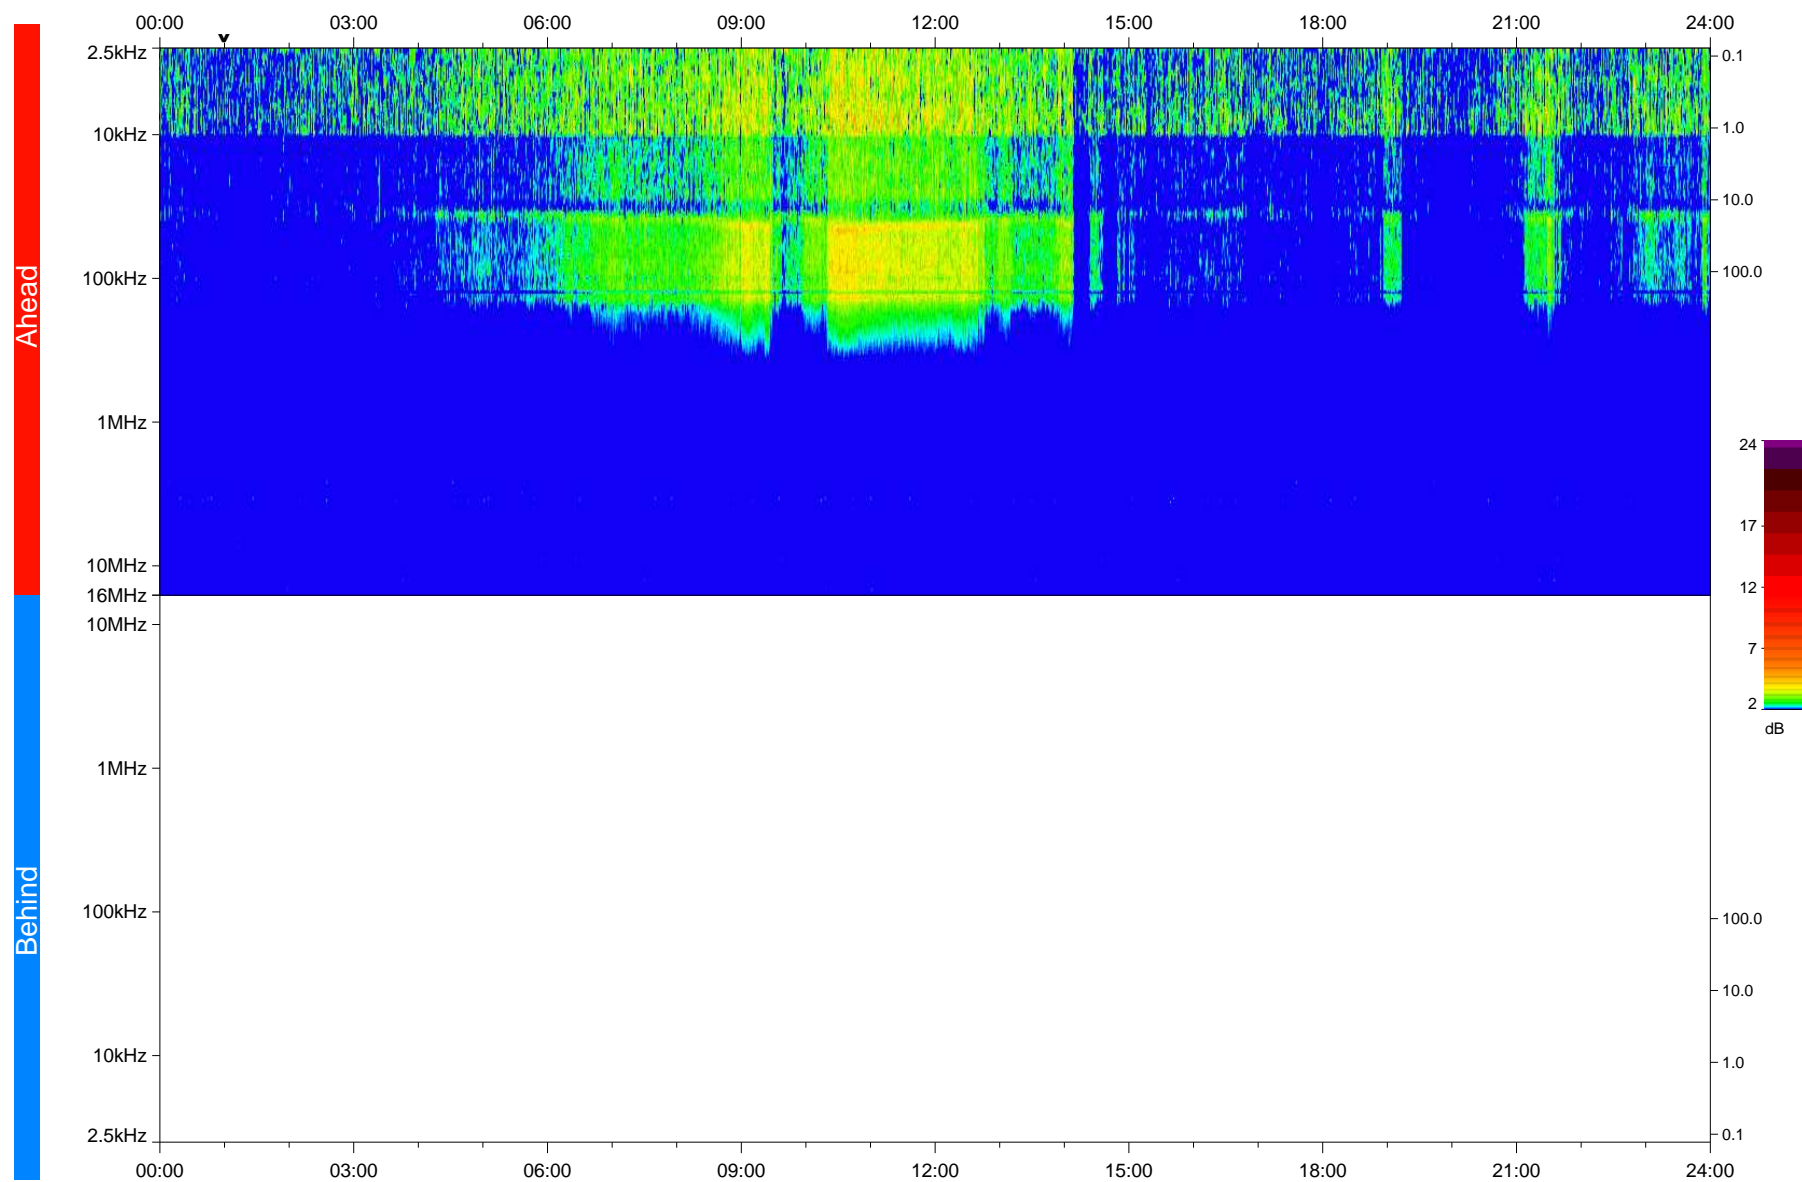

STEREO/WAVES Daily Summary - 29-Feb-2020 (DOY 060)

Ahead source file: swaves_ahead_2020_060_1_05.fin
Ahead PSE Angle: -77.1°

Behind PSE Angle: 75.8°
Behind source file: No STEREO-B data

Time (UTC)

file: stereo_swaves_daily-summary_color_20200229_v04
made by: space.umn.edu on macOS with IDL 8.8.2 on 2022-10-03 12:46:55, with TLib V945 / dynspec V311