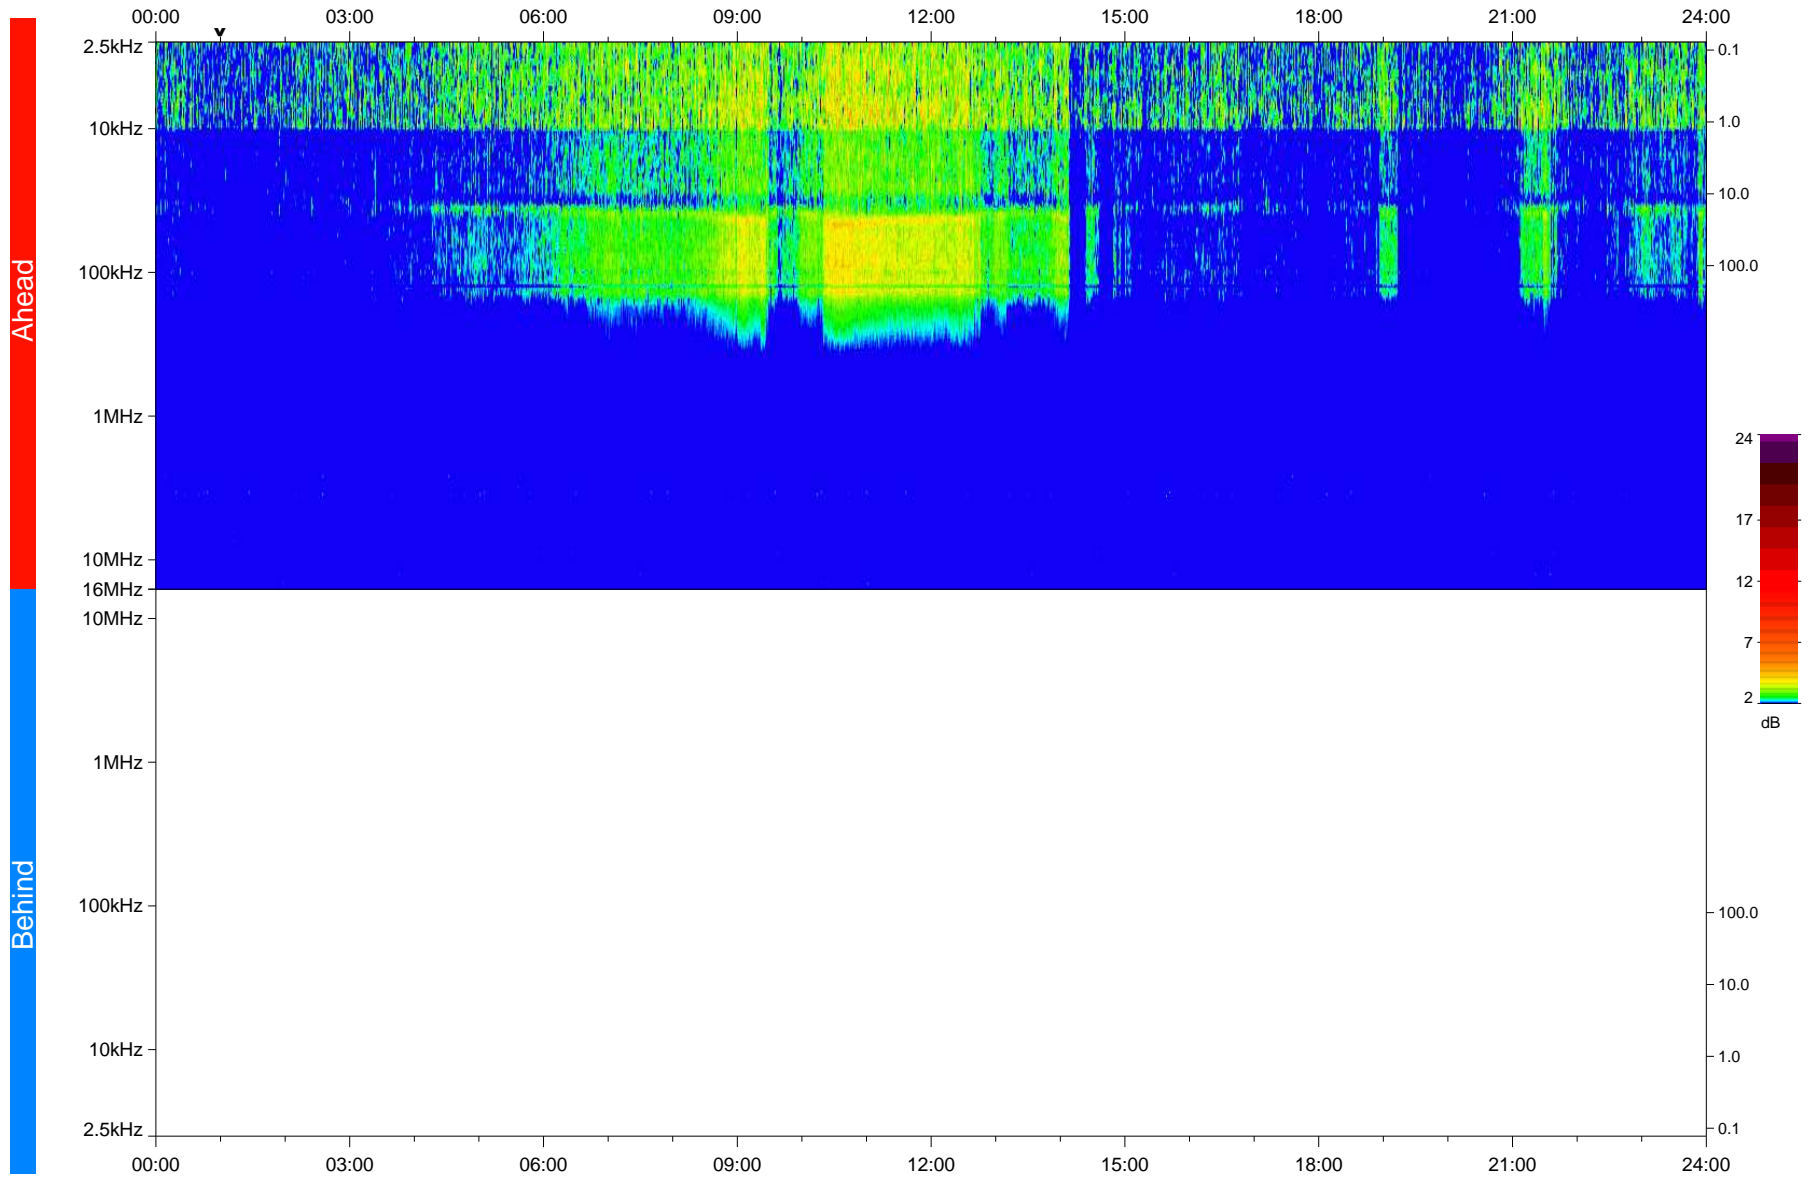

STEREO/WAVES Daily Summary - 29-Feb-2020 (DOY 060)

Ahead source file: swaves_ahead_2020_060_1_05.fin
Ahead PSE Angle: -77.1°

Behind PSE Angle: 75.8°
Behind source file: No STEREO-B data

Time (UTC)

file: stereo_swaves_daily-summary_color_20200229_v03
made by: space.umn.edu on macOS with IDL 8.8.2 on 2022-09-15 12:15:57, with TLib V945 / dynspec V311