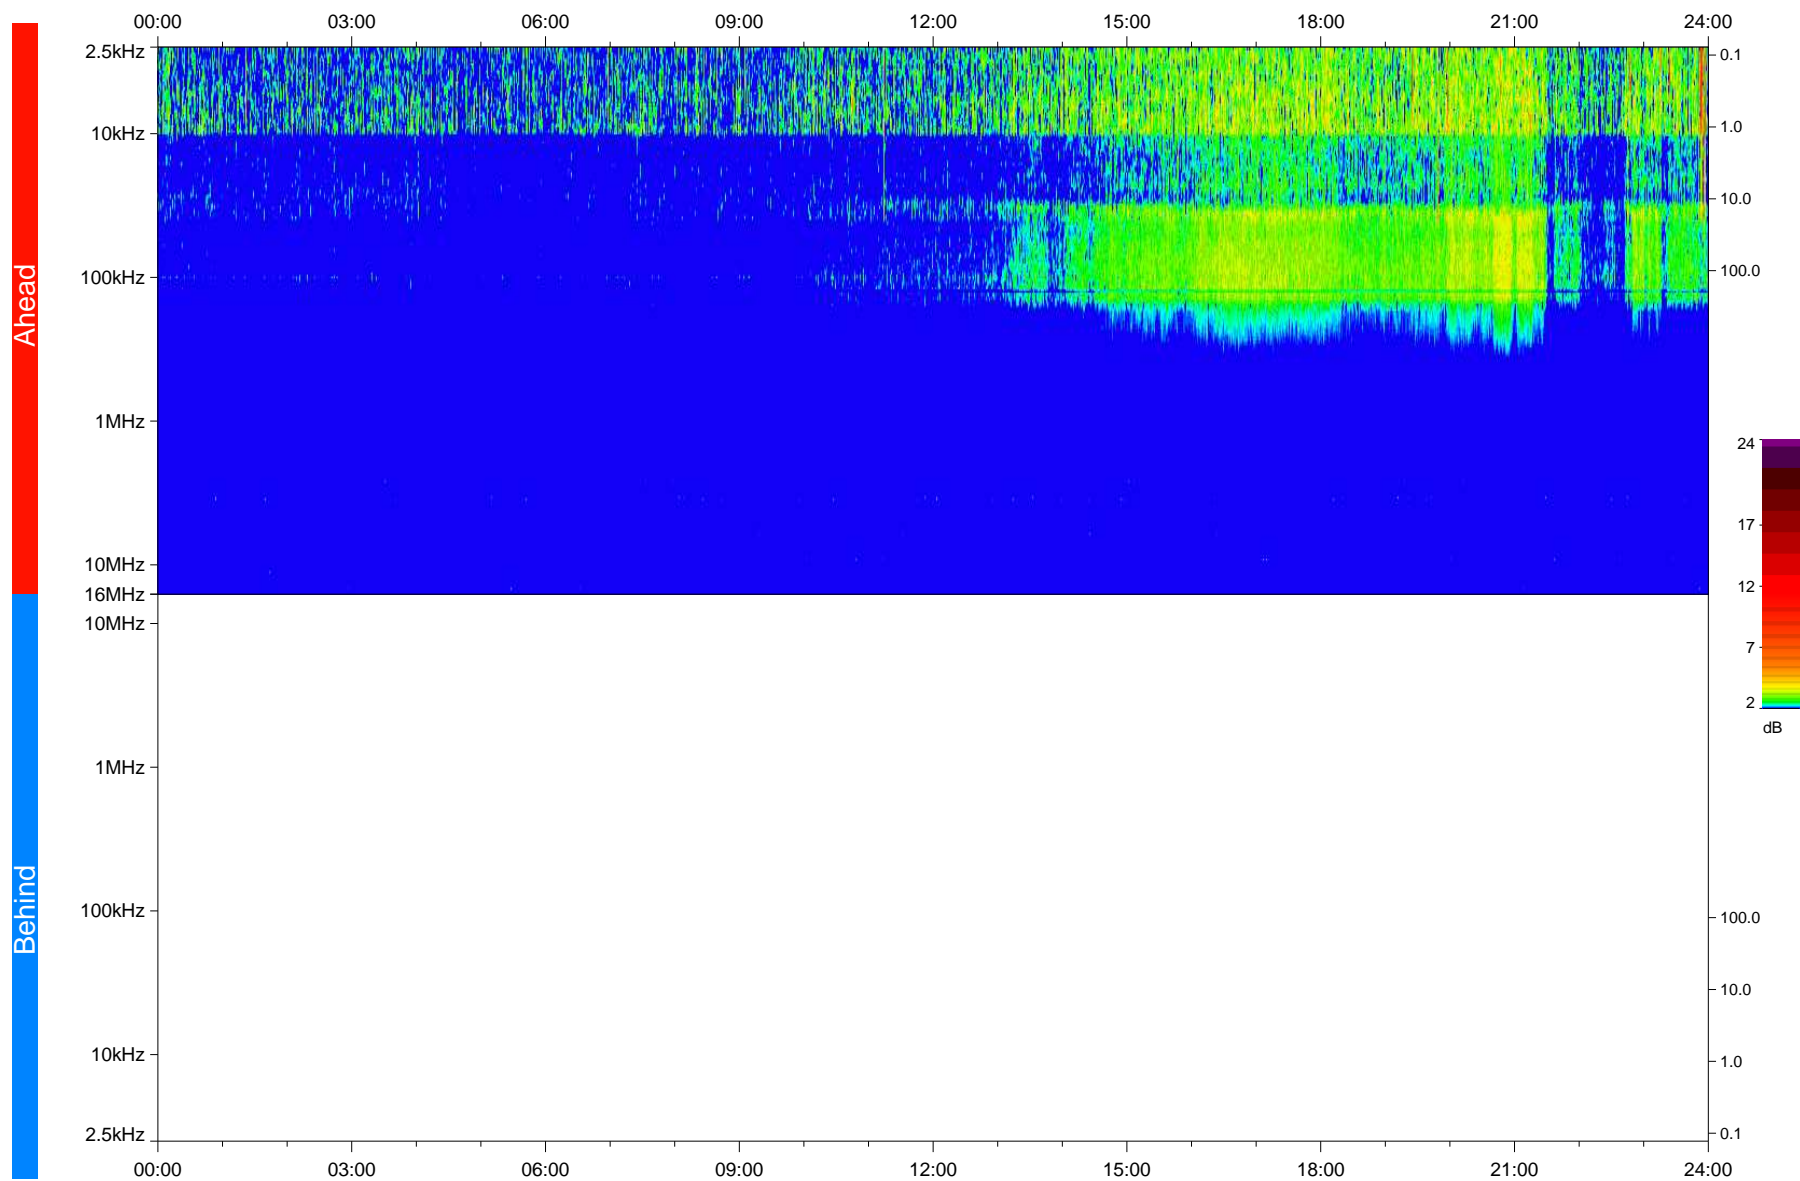

STEREO/WAVES Daily Summary - 28-Feb-2020 (DOY 059)

Ahead source file: swaves_ahead_2020_059_1_05.fin
Ahead PSE Angle: -77.1°

Behind PSE Angle: 75.9°
Behind source file: No STEREO-B data

Time (UTC)

file: stereo_swaves_daily-summary_color_20200228_v04
made by: space.umn.edu on macOS with IDL 8.8.2 on 2022-10-03 12:45:25, with TLib V945 / dynspec V311