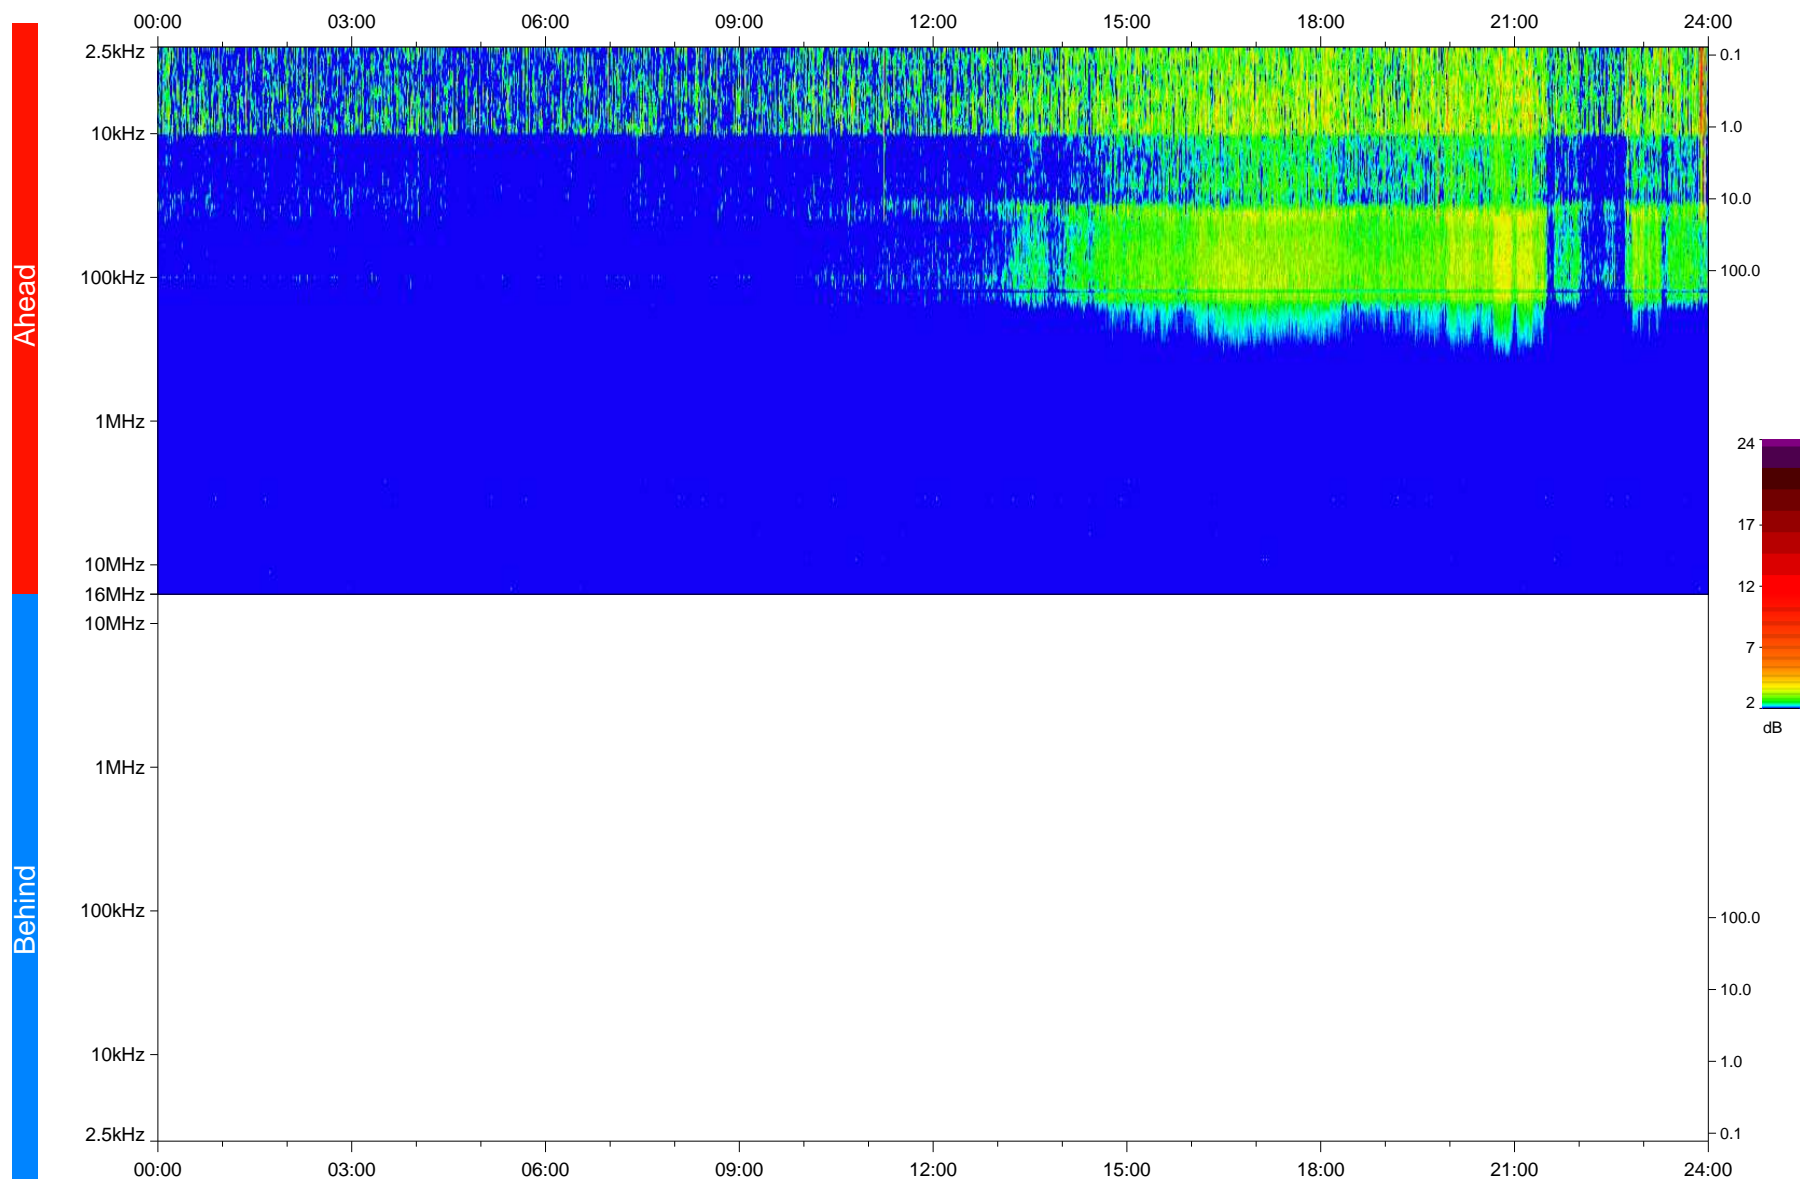

STEREO/WAVES Daily Summary - 28-Feb-2020 (DOY 059)

Ahead source file: swaves_ahead_2020_059_1_05.fin
Ahead PSE Angle: -77.1°

Behind PSE Angle: 75.9°
Behind source file: No STEREO-B data

Time (UTC)

file: stereo_swaves_daily-summary_color_20200228_v03
made by: space.umn.edu on macOS with IDL 8.8.2 on 2022-09-15 12:14:35, with TLib V945 / dynspec V311