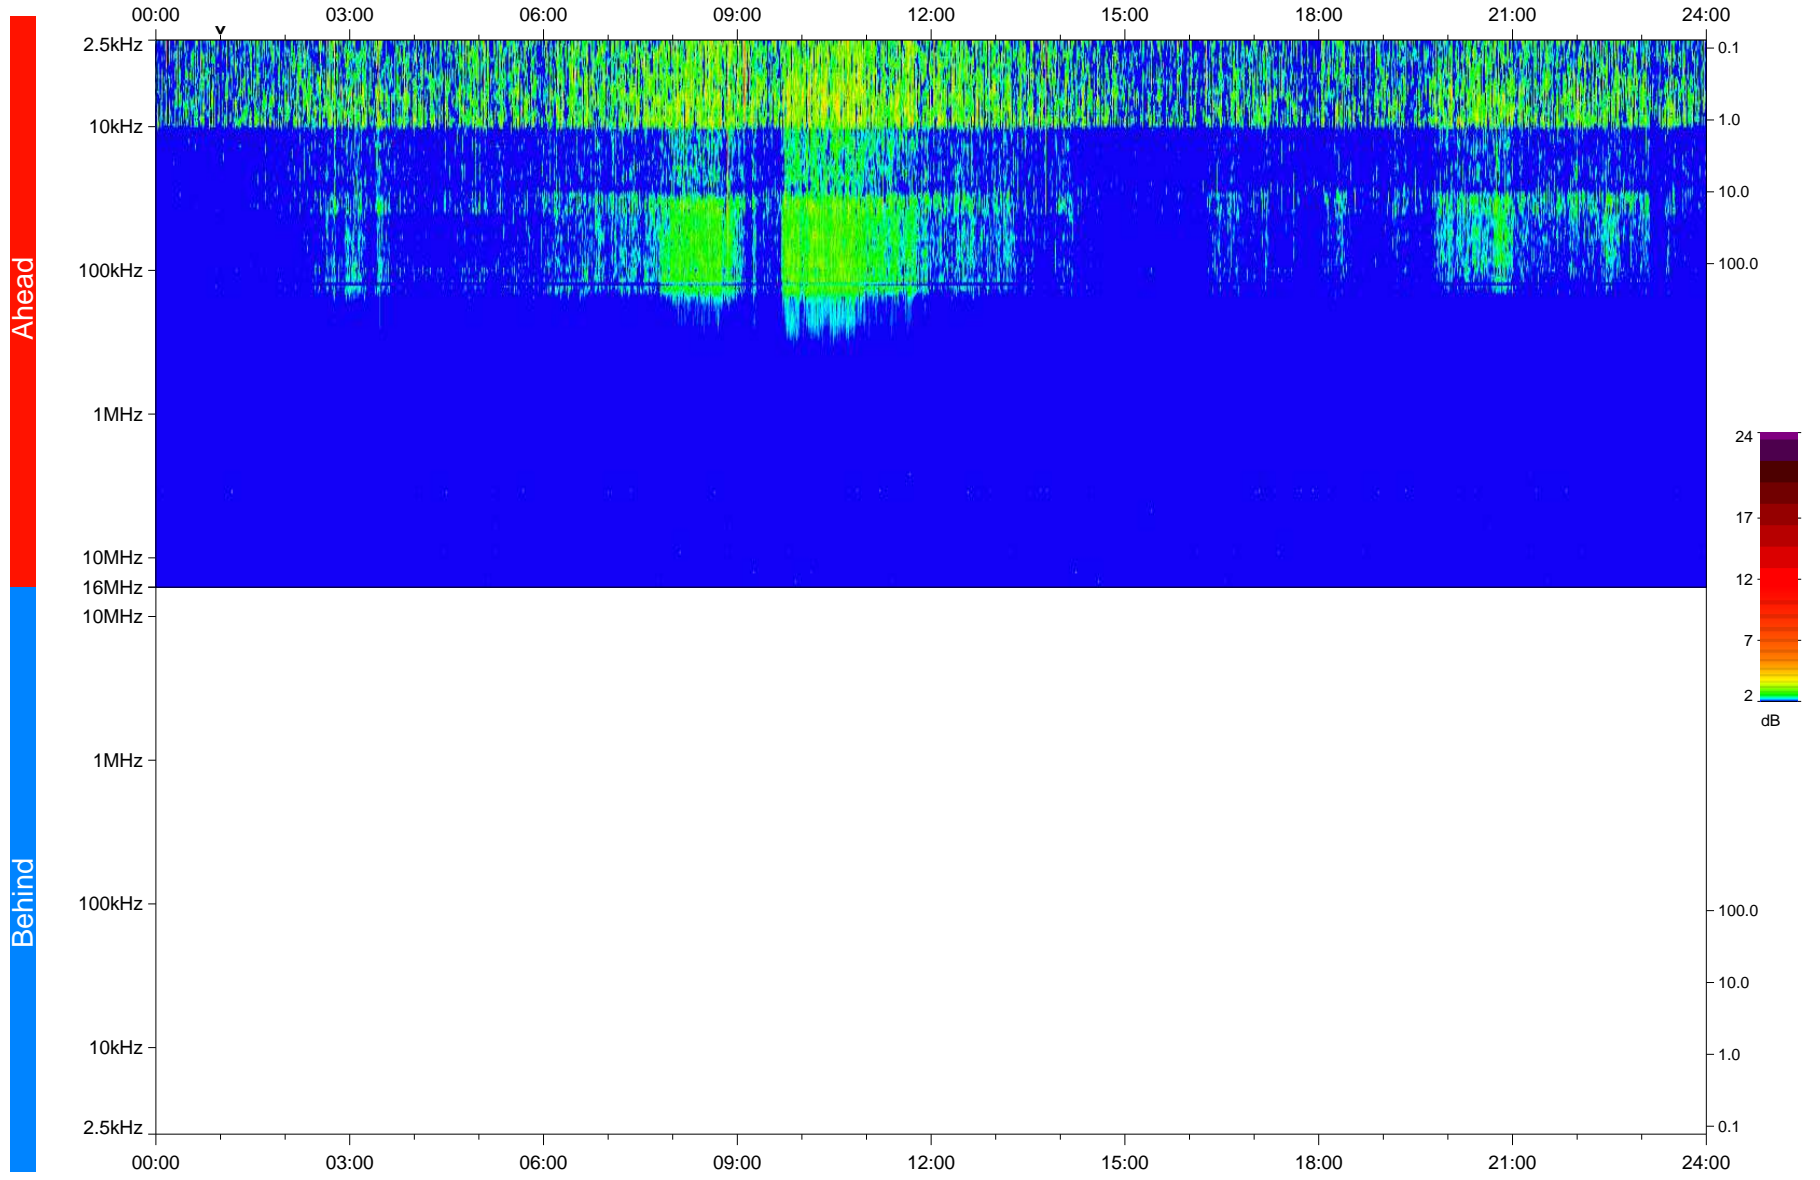

STEREO/WAVES Daily Summary - 27-Feb-2020 (DOY 058)

Ahead source file: swaves_ahead_2020_058_1_05.fin
Ahead PSE Angle: -77.2°

Behind PSE Angle: 76.0°
Behind source file: No STEREO-B data

Time (UTC)

file: stereo_swaves_daily-summary_color_20200227_v04
made by: space.umn.edu on macOS with IDL 8.8.2 on 2022-10-03 12:43:56, with TLib V945 / dynspec V311