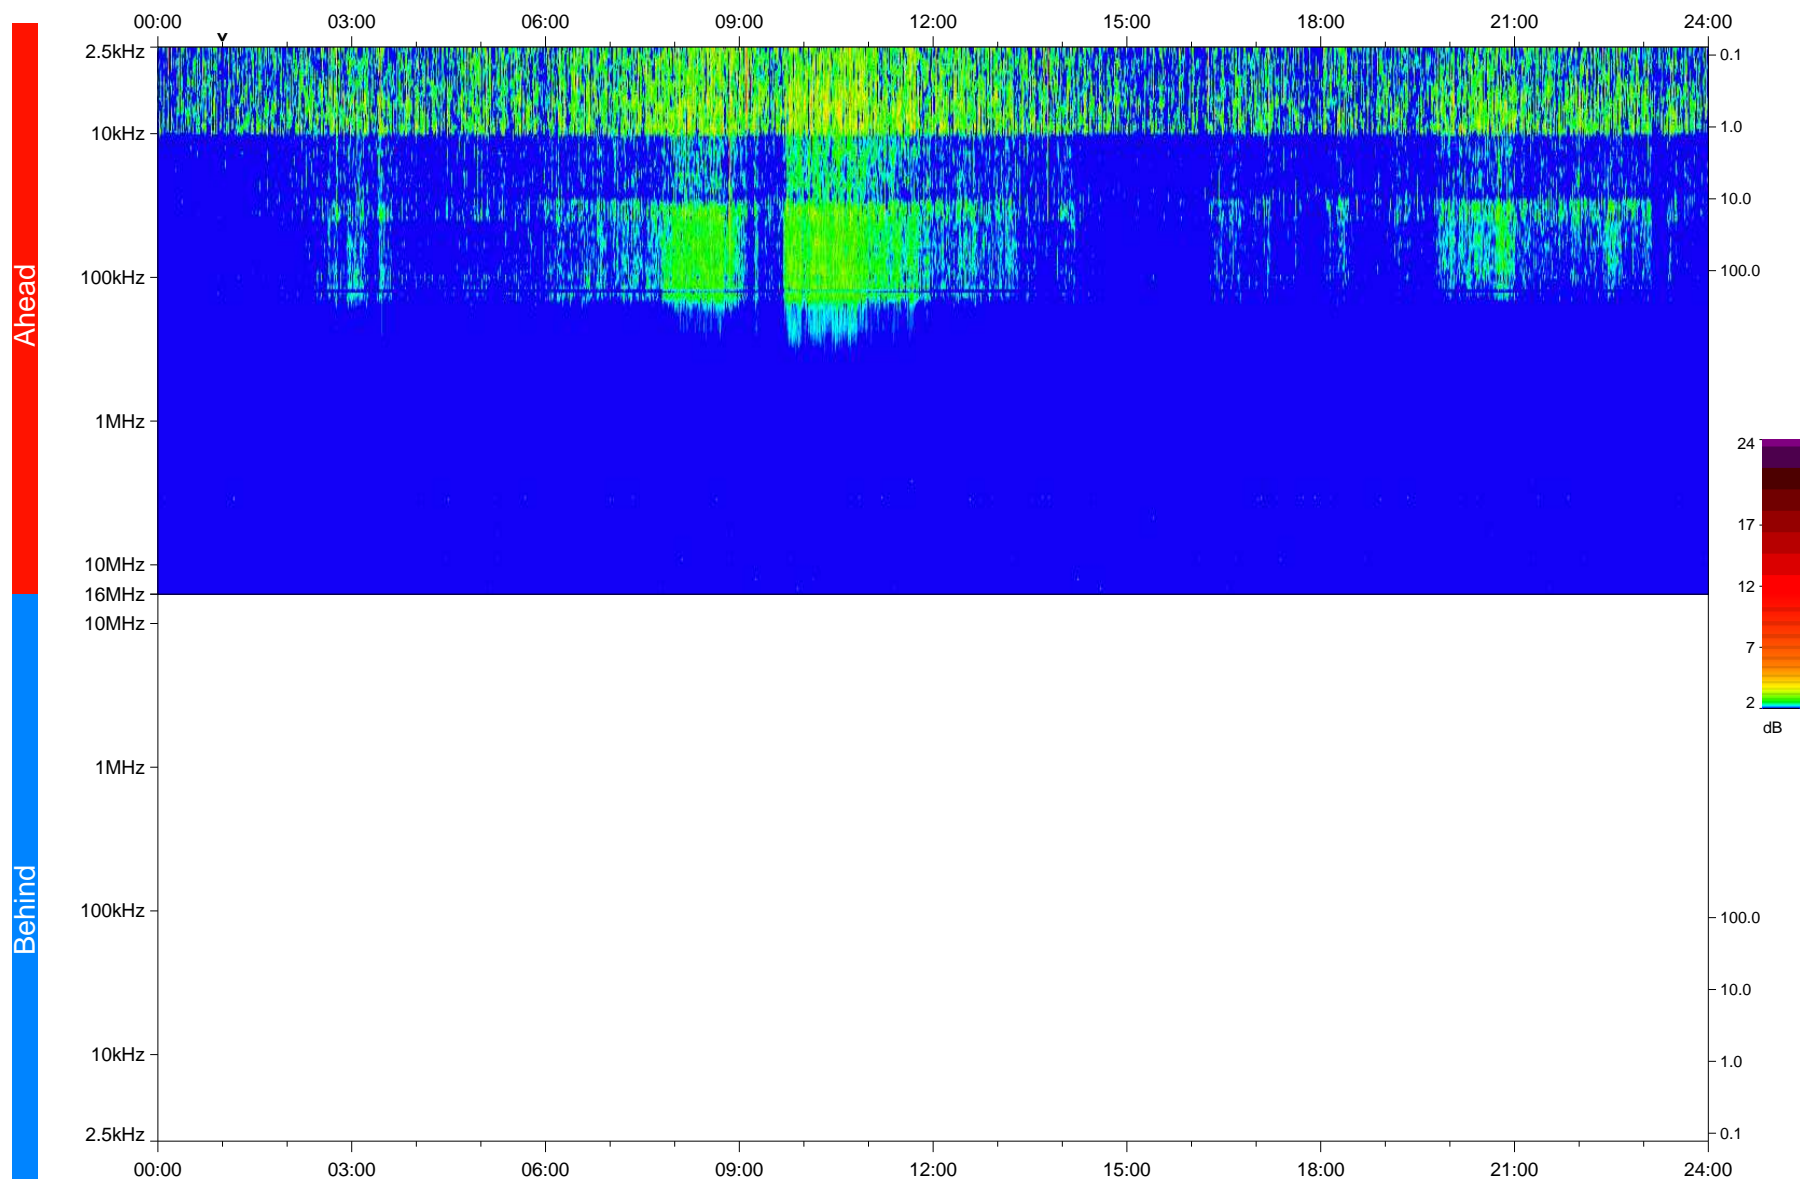

STEREO/WAVES Daily Summary - 27-Feb-2020 (DOY 058)

Ahead source file: swaves_ahead_2020_058_1_05.fin
Ahead PSE Angle: -77.2°

Behind PSE Angle: 76.0°
Behind source file: No STEREO-B data

Time (UTC)

file: stereo_swaves_daily-summary_color_20200227_v03
made by: space.umn.edu on macOS with IDL 8.8.2 on 2022-09-15 12:13:14, with TLib V945 / dynspec V311