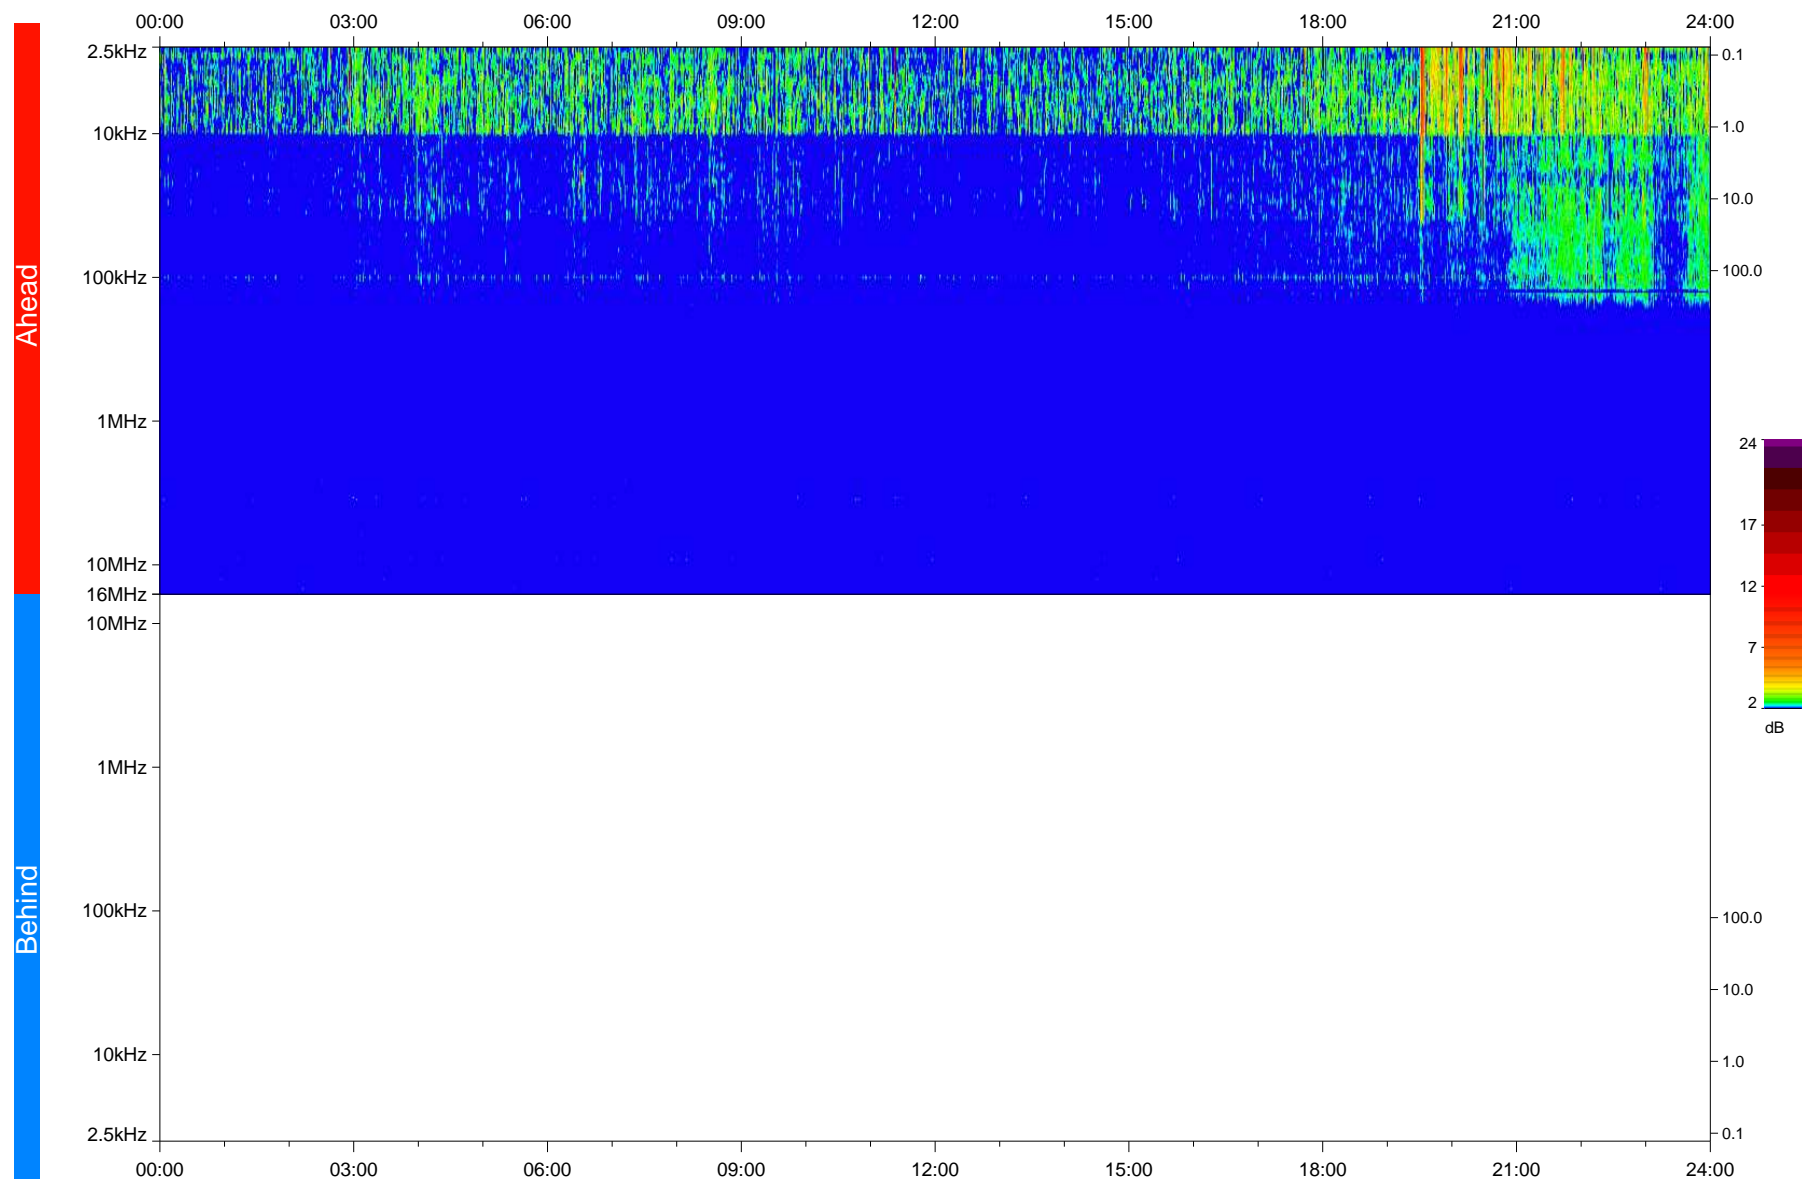

# STEREO/WAVES Daily Summary - 26-Feb-2020 (DOY 057)

Ahead source file: swaves\_ahead\_2020\_057\_1\_05.fin  
Ahead PSE Angle: -77.2°

Behind PSE Angle: 76.1°  
Behind source file: No STEREO-B data

Time (UTC)

file: stereo\_swaves\_daily-summary\_color\_20200226\_v04  
made by: space.umn.edu on macOS with IDL 8.8.2 on 2022-10-03 12:42:26, with TLib V945 / dynspec V311