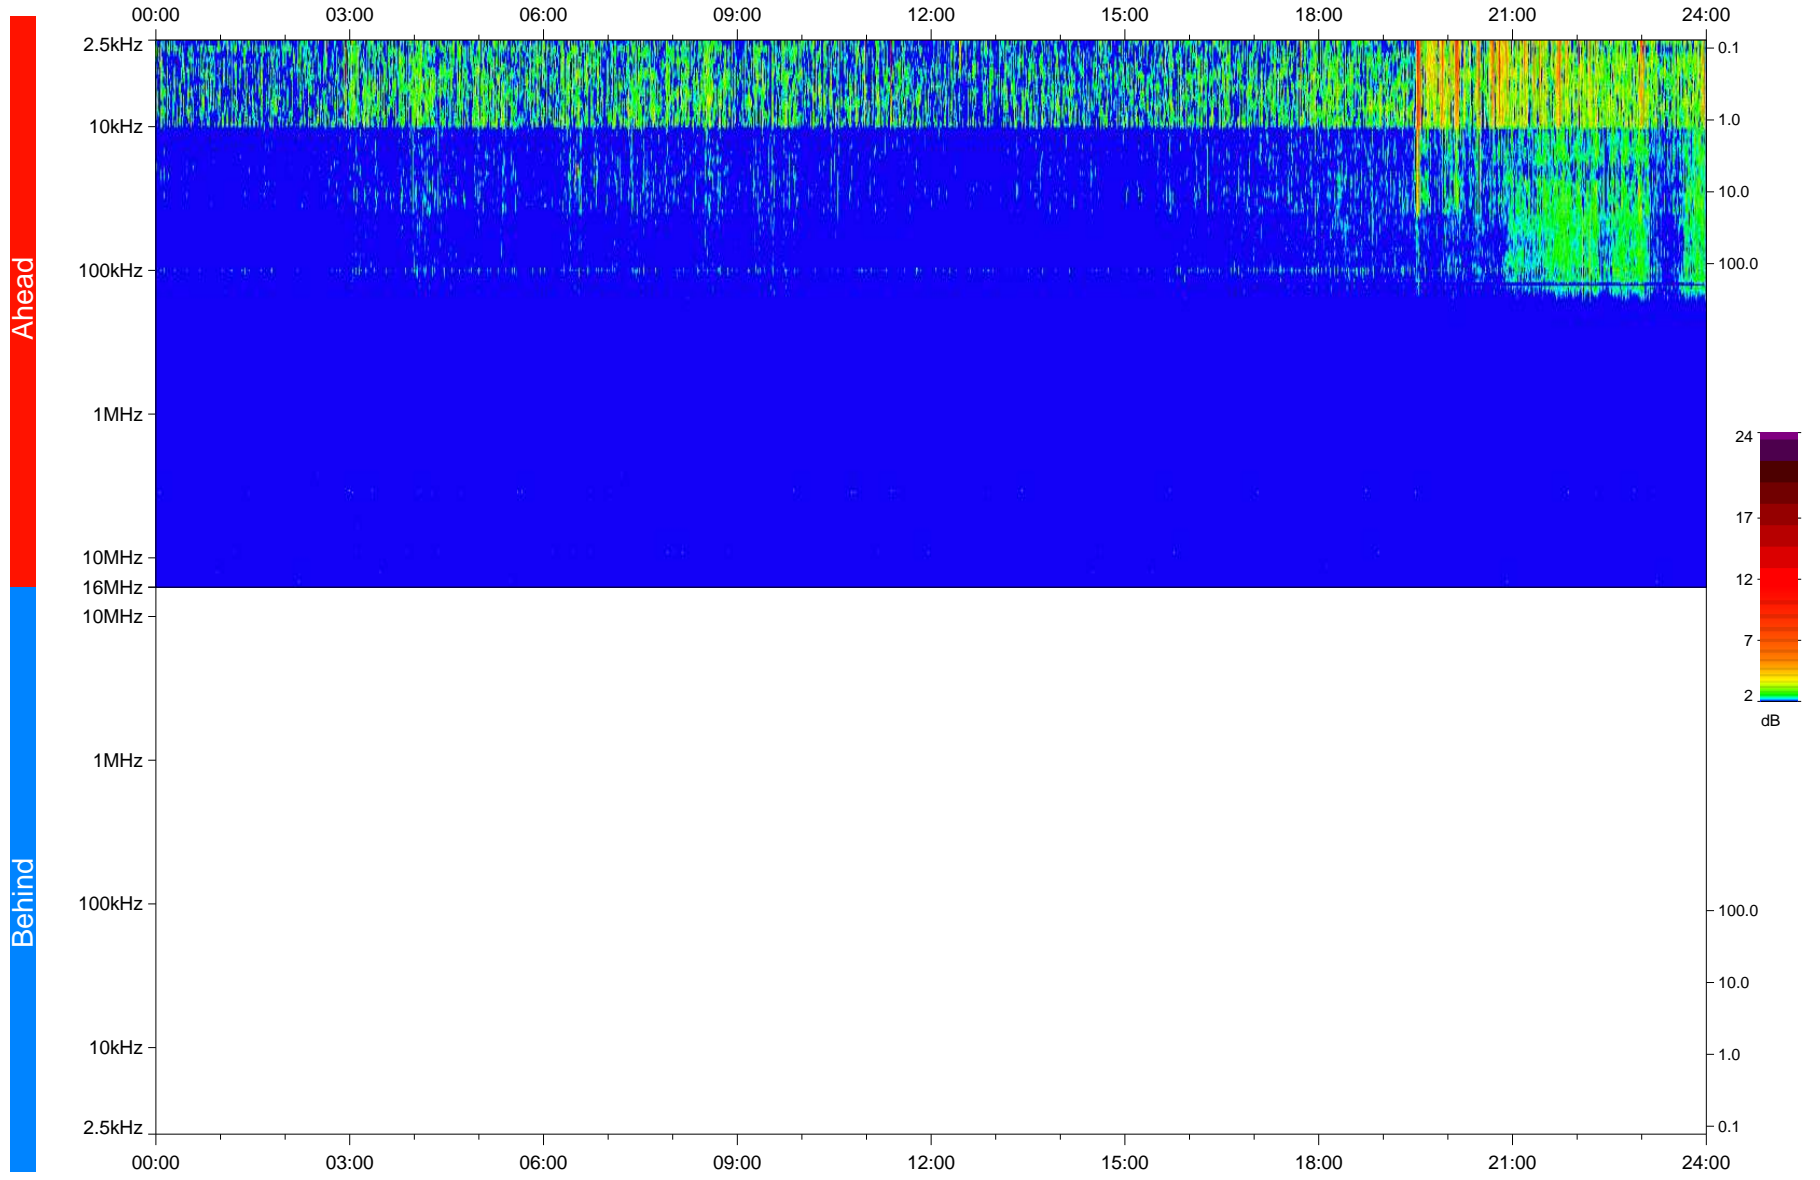

STEREO/WAVES Daily Summary - 26-Feb-2020 (DOY 057)

Ahead source file: swaves_ahead_2020_057_1_05.fin
Ahead PSE Angle: -77.2°

Behind PSE Angle: 76.1°
Behind source file: No STEREO-B data

Time (UTC)

file: stereo_swaves_daily-summary_color_20200226_v03
made by: space.umn.edu on macOS with IDL 8.8.2 on 2022-09-15 12:11:52, with TLib V945 / dynspec V311