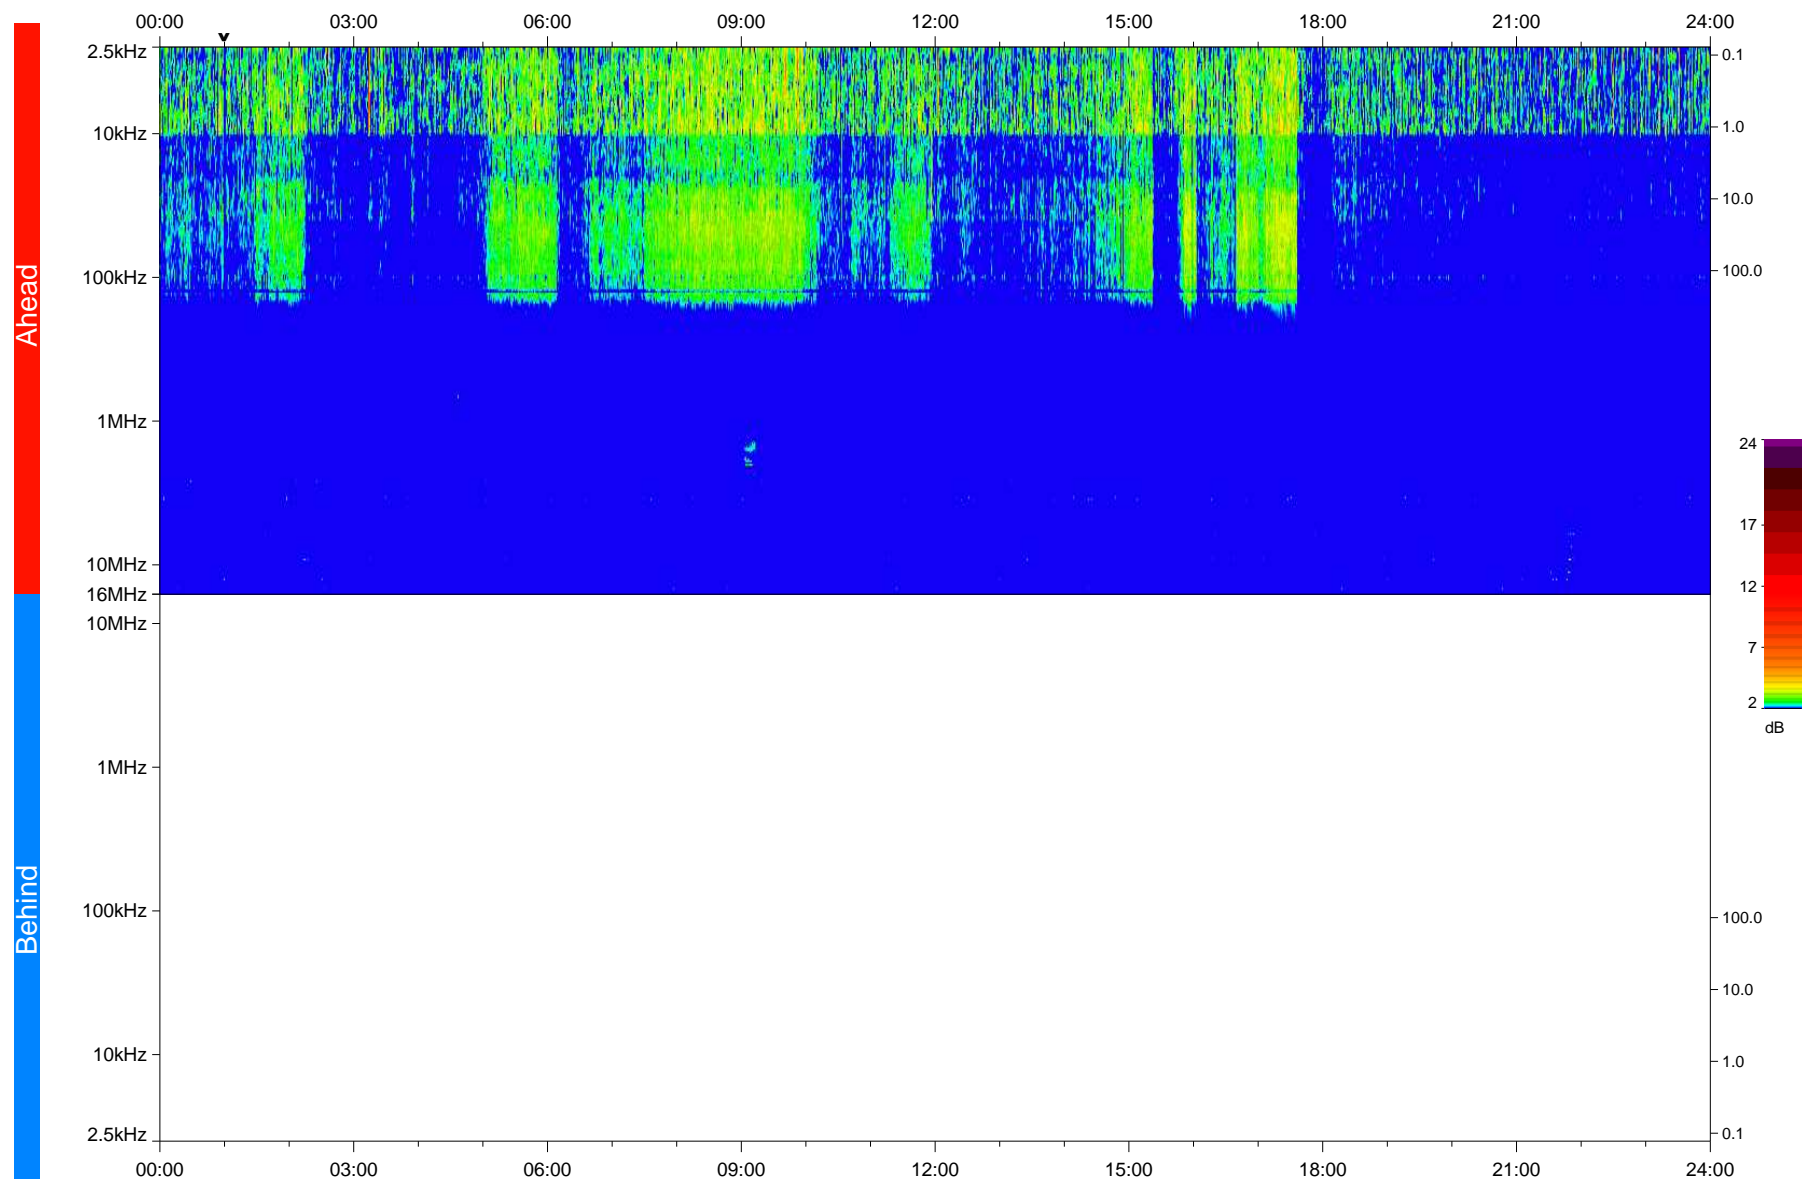

STEREO/WAVES Daily Summary - 25-Feb-2020 (DOY 056)

Ahead source file: swaves_ahead_2020_056_1_05.fin
Ahead PSE Angle: -77.2°

Behind PSE Angle: 76.2°
Behind source file: No STEREO-B data

Time (UTC)

file: stereo_swaves_daily-summary_color_20200225_v04
made by: space.umn.edu on macOS with IDL 8.8.2 on 2022-10-03 12:40:56, with TLib V945 / dynspec V311