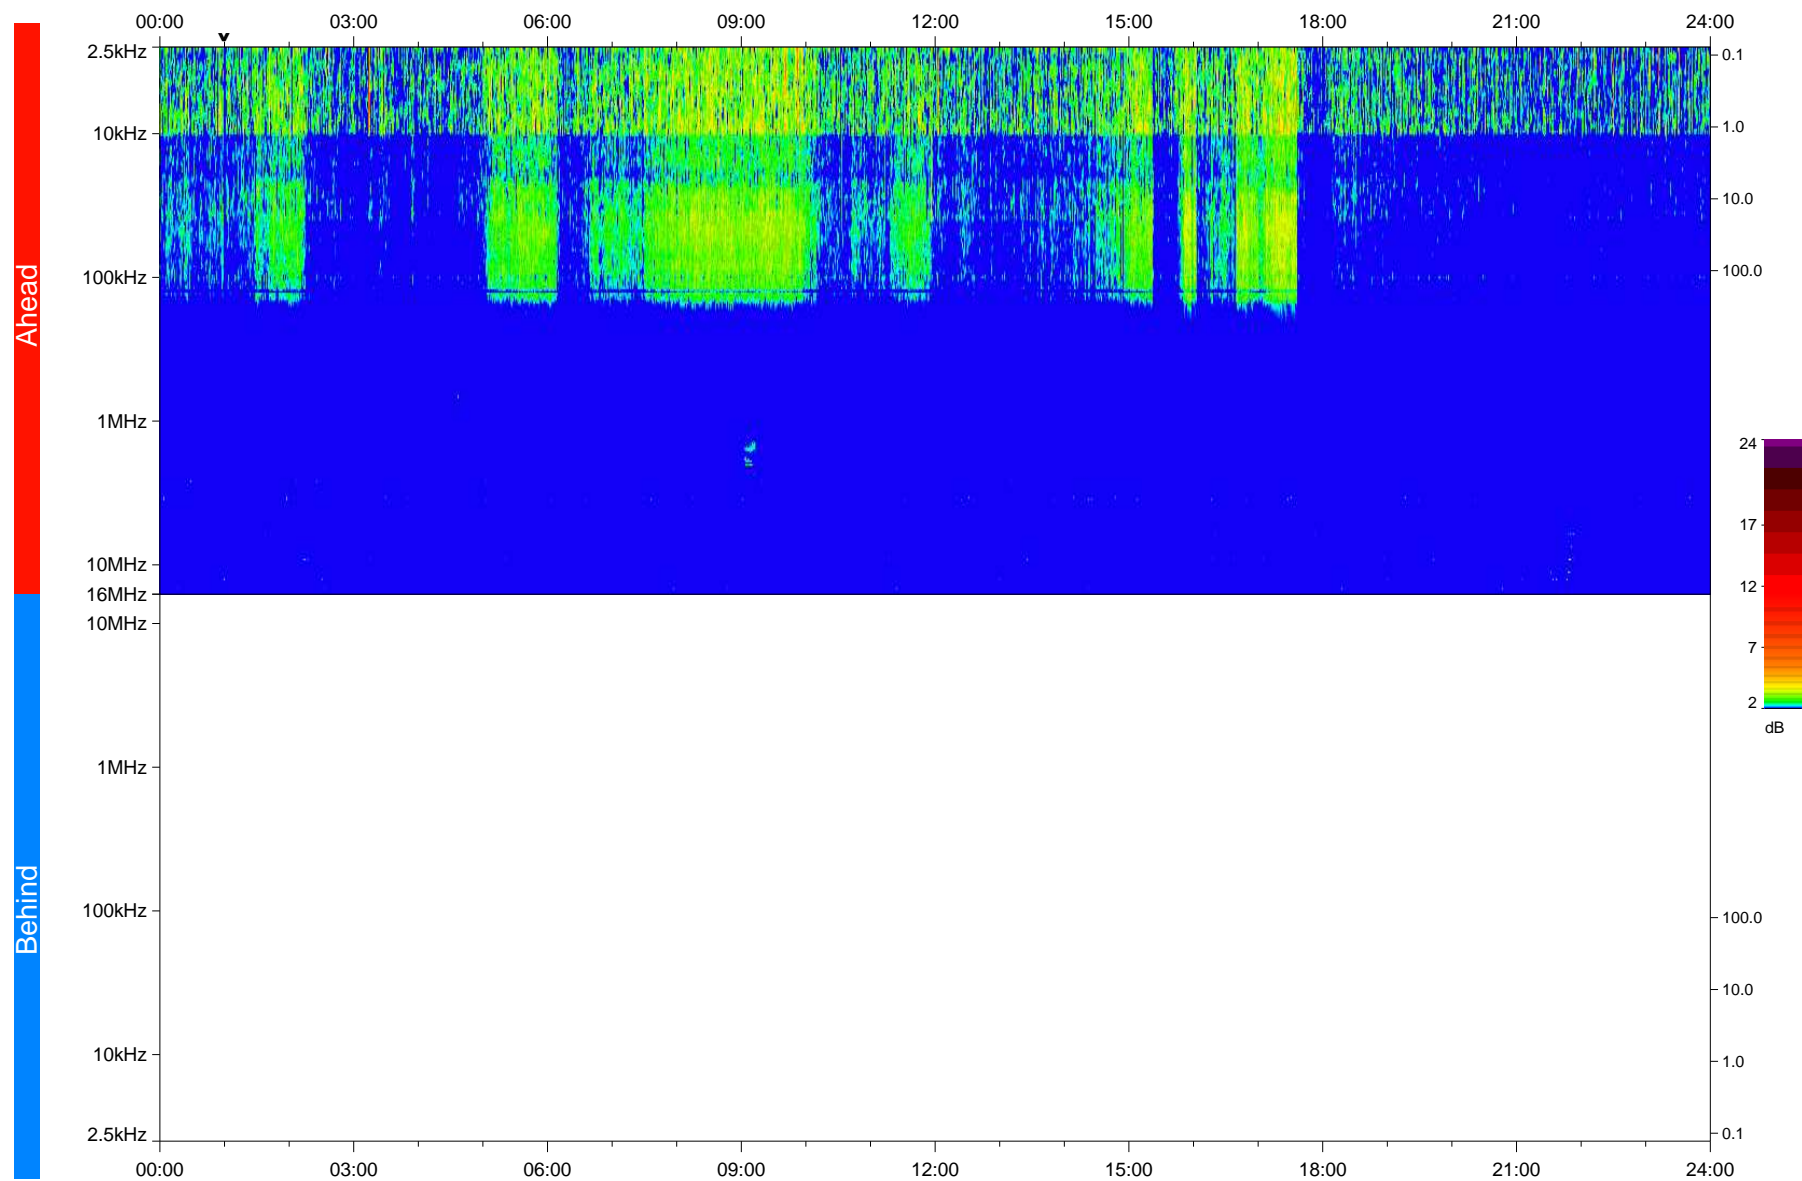

STEREO/WAVES Daily Summary - 25-Feb-2020 (DOY 056)

Ahead source file: swaves_ahead_2020_056_1_05.fin
Ahead PSE Angle: -77.2°

Behind PSE Angle: 76.2°
Behind source file: No STEREO-B data

Time (UTC)

file: stereo_swaves_daily-summary_color_20200225_v03
made by: space.umn.edu on macOS with IDL 8.8.2 on 2022-09-15 12:10:30, with TLib V945 / dynspec V311