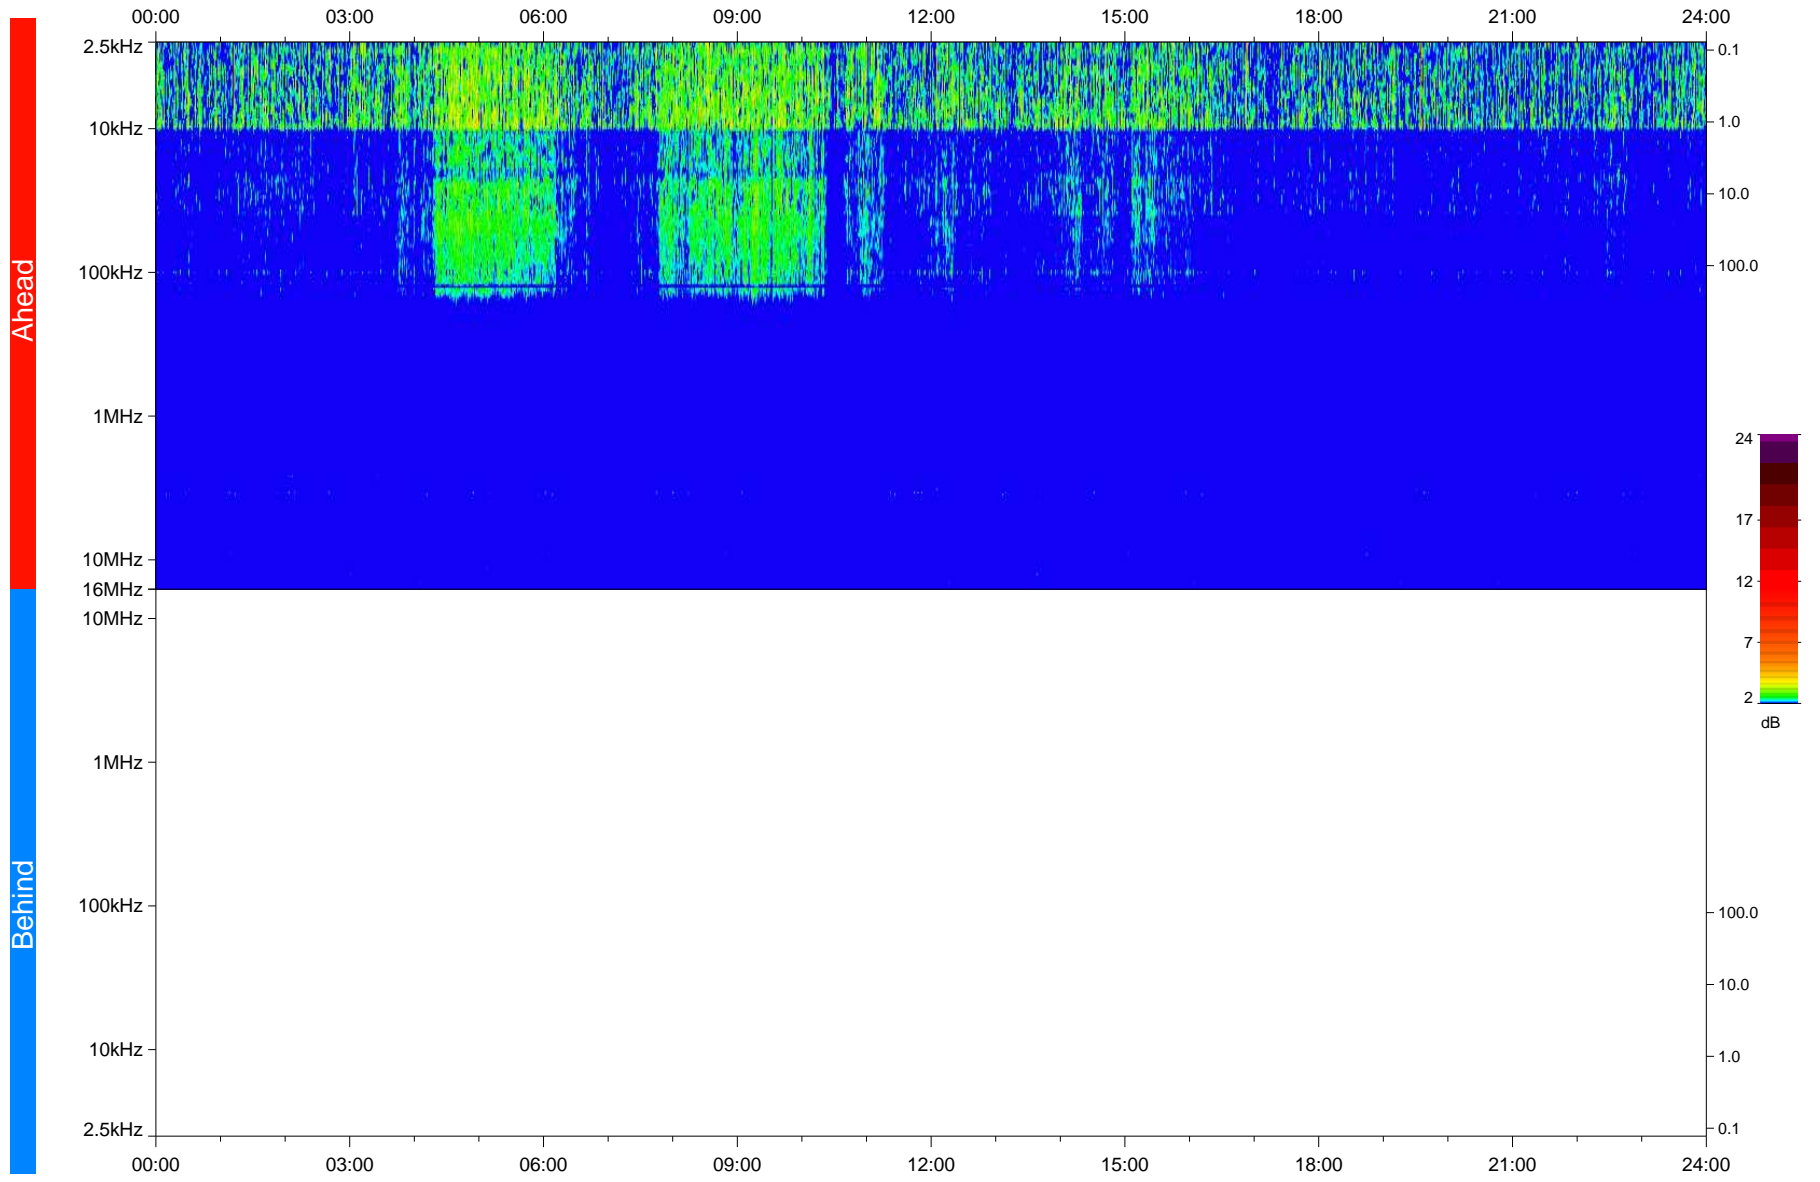

STEREO/WAVES Daily Summary - 24-Feb-2020 (DOY 055)

Ahead source file: swaves_ahead_2020_055_1_05.fin
Ahead PSE Angle: -77.2°

Behind PSE Angle: 76.4°
Behind source file: No STEREO-B data

Time (UTC)

file: stereo_swaves_daily-summary_color_20200224_v04
made by: space.umn.edu on macOS with IDL 8.8.2 on 2022-10-03 12:39:26, with TLib V945 / dynspec V311