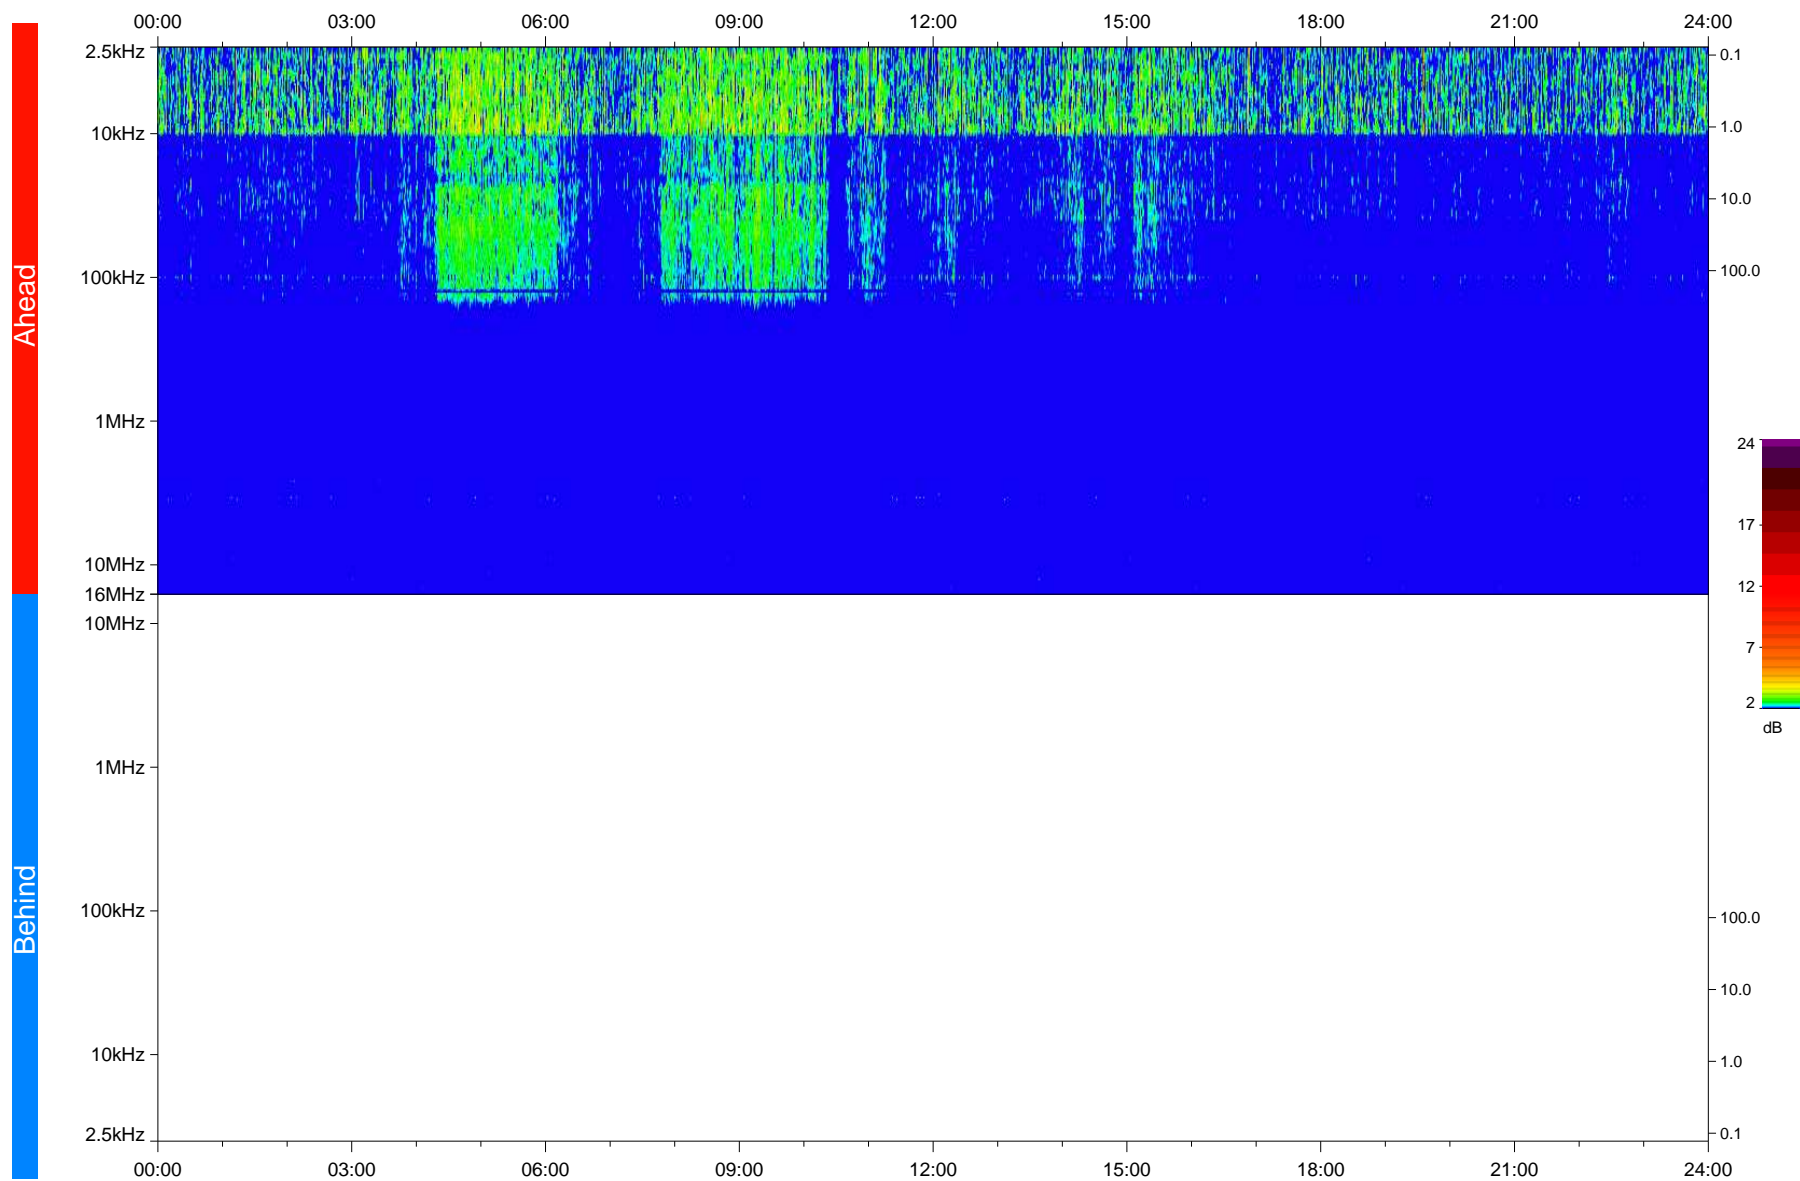

STEREO/WAVES Daily Summary - 24-Feb-2020 (DOY 055)

Ahead source file: swaves_ahead_2020_055_1_05.fin
Ahead PSE Angle: -77.2°

Behind PSE Angle: 76.4°
Behind source file: No STEREO-B data

Time (UTC)

file: stereo_swaves_daily-summary_color_20200224_v03
made by: space.umn.edu on macOS with IDL 8.8.2 on 2022-09-15 12:09:09, with TLib V945 / dynspec V311