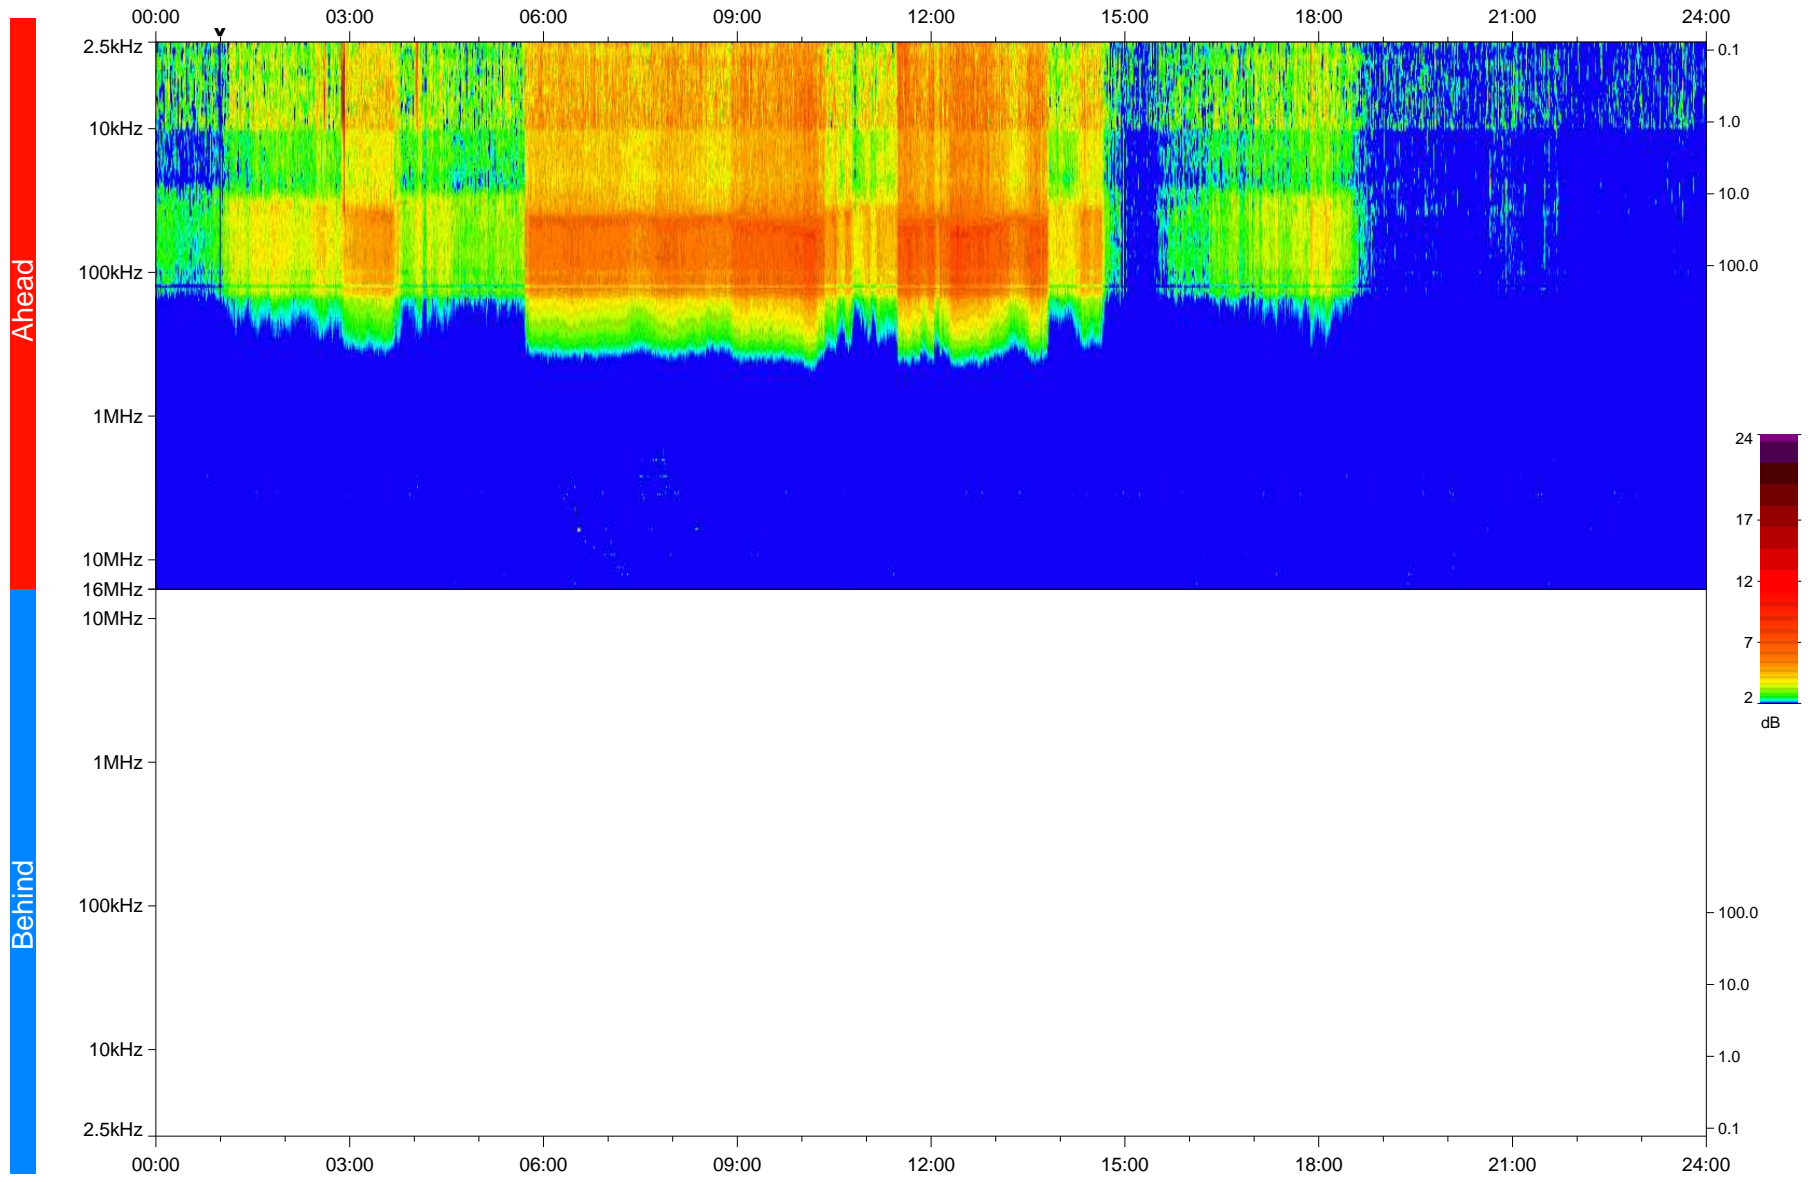

# STEREO/WAVES Daily Summary - 23-Feb-2020 (DOY 054)

Ahead source file: swaves\_ahead\_2020\_054\_1\_05.fin  
Ahead PSE Angle: -77.2°

Behind PSE Angle: 76.5°  
Behind source file: No STEREO-B data

Time (UTC)

file: stereo\_swaves\_daily-summary\_color\_20200223\_v04  
made by: space.umn.edu on macOS with IDL 8.8.2 on 2022-10-03 12:37:56, with TLib V945 / dynspec V311