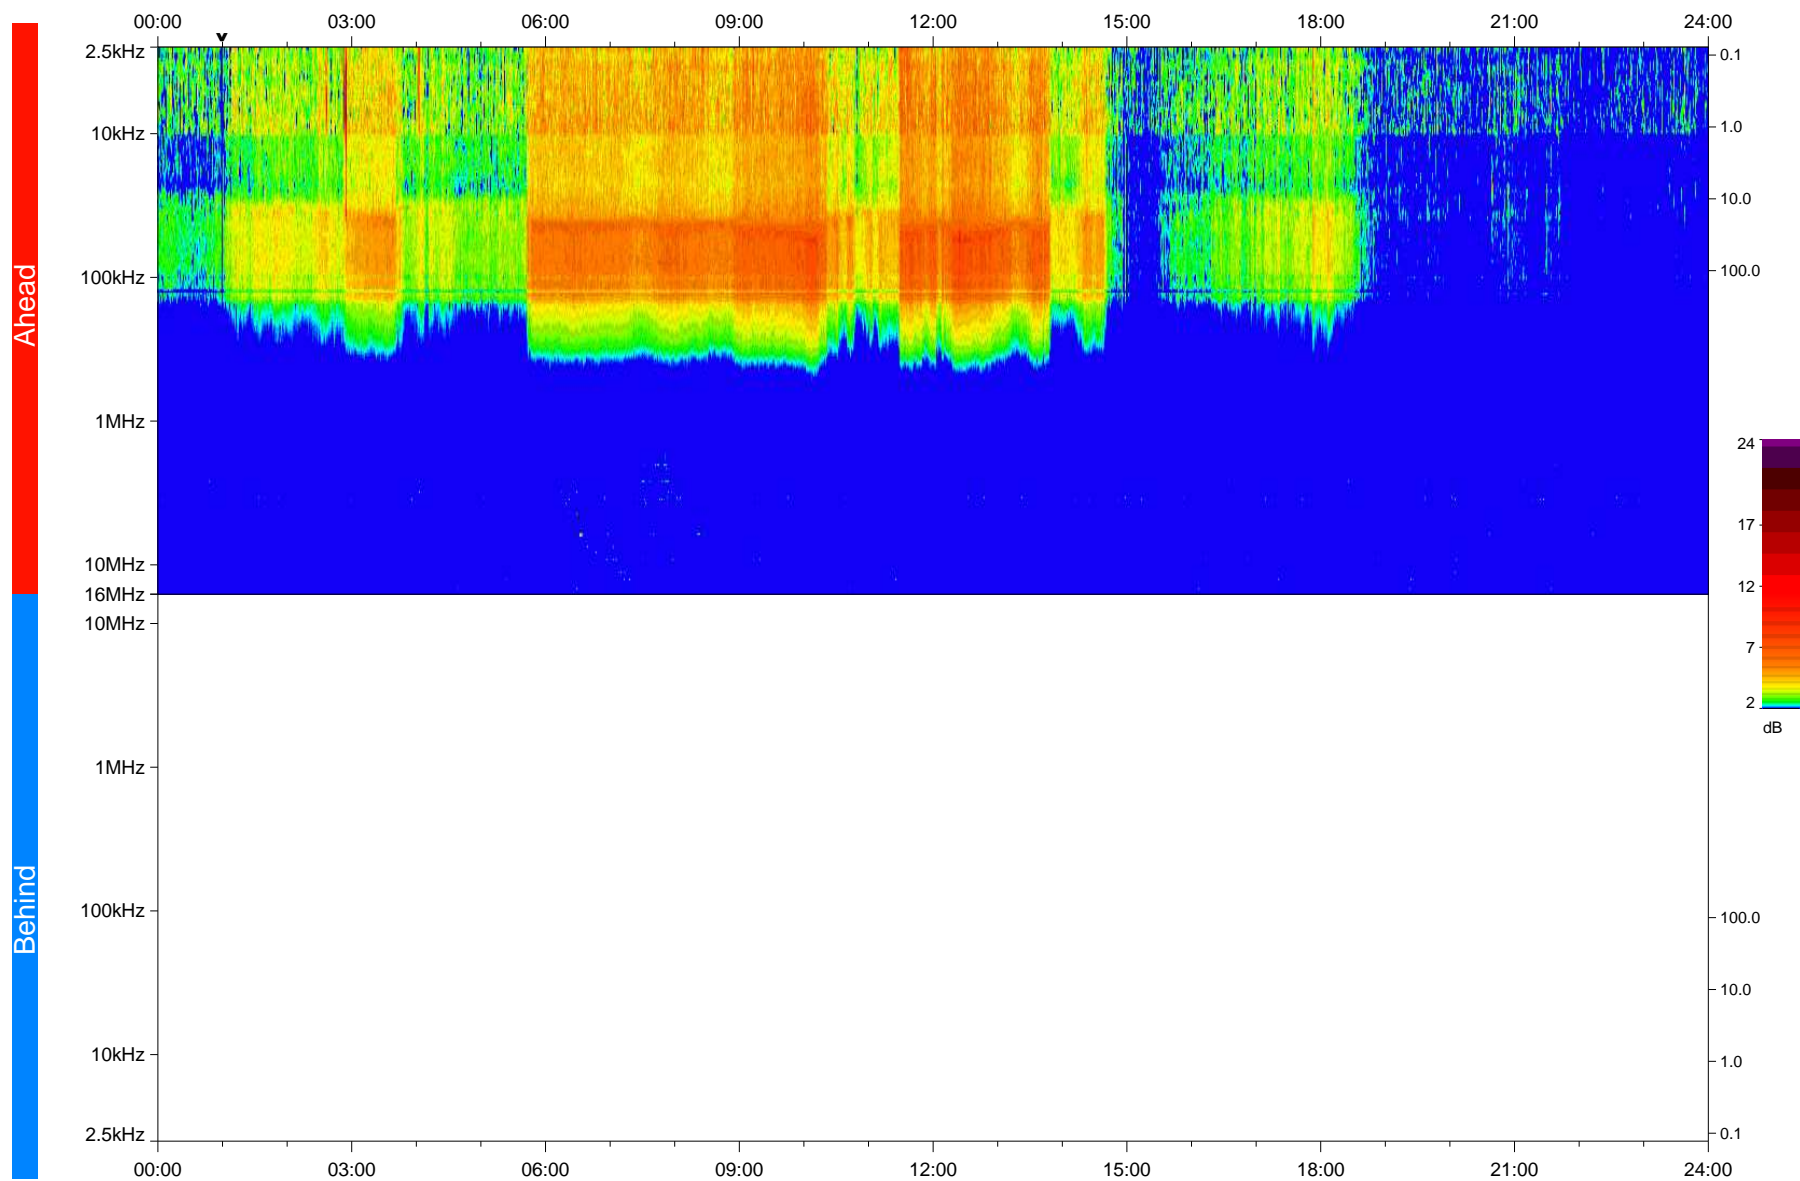

# STEREO/WAVES Daily Summary - 23-Feb-2020 (DOY 054)

Ahead source file: swaves\_ahead\_2020\_054\_1\_05.fin  
Ahead PSE Angle: -77.2°

Behind PSE Angle: 76.5°  
Behind source file: No STEREO-B data

Time (UTC)

file: stereo\_swaves\_daily-summary\_color\_20200223\_v03  
made by: space.umn.edu on macOS with IDL 8.8.2 on 2022-09-15 12:07:47, with TLib V945 / dynspec V311