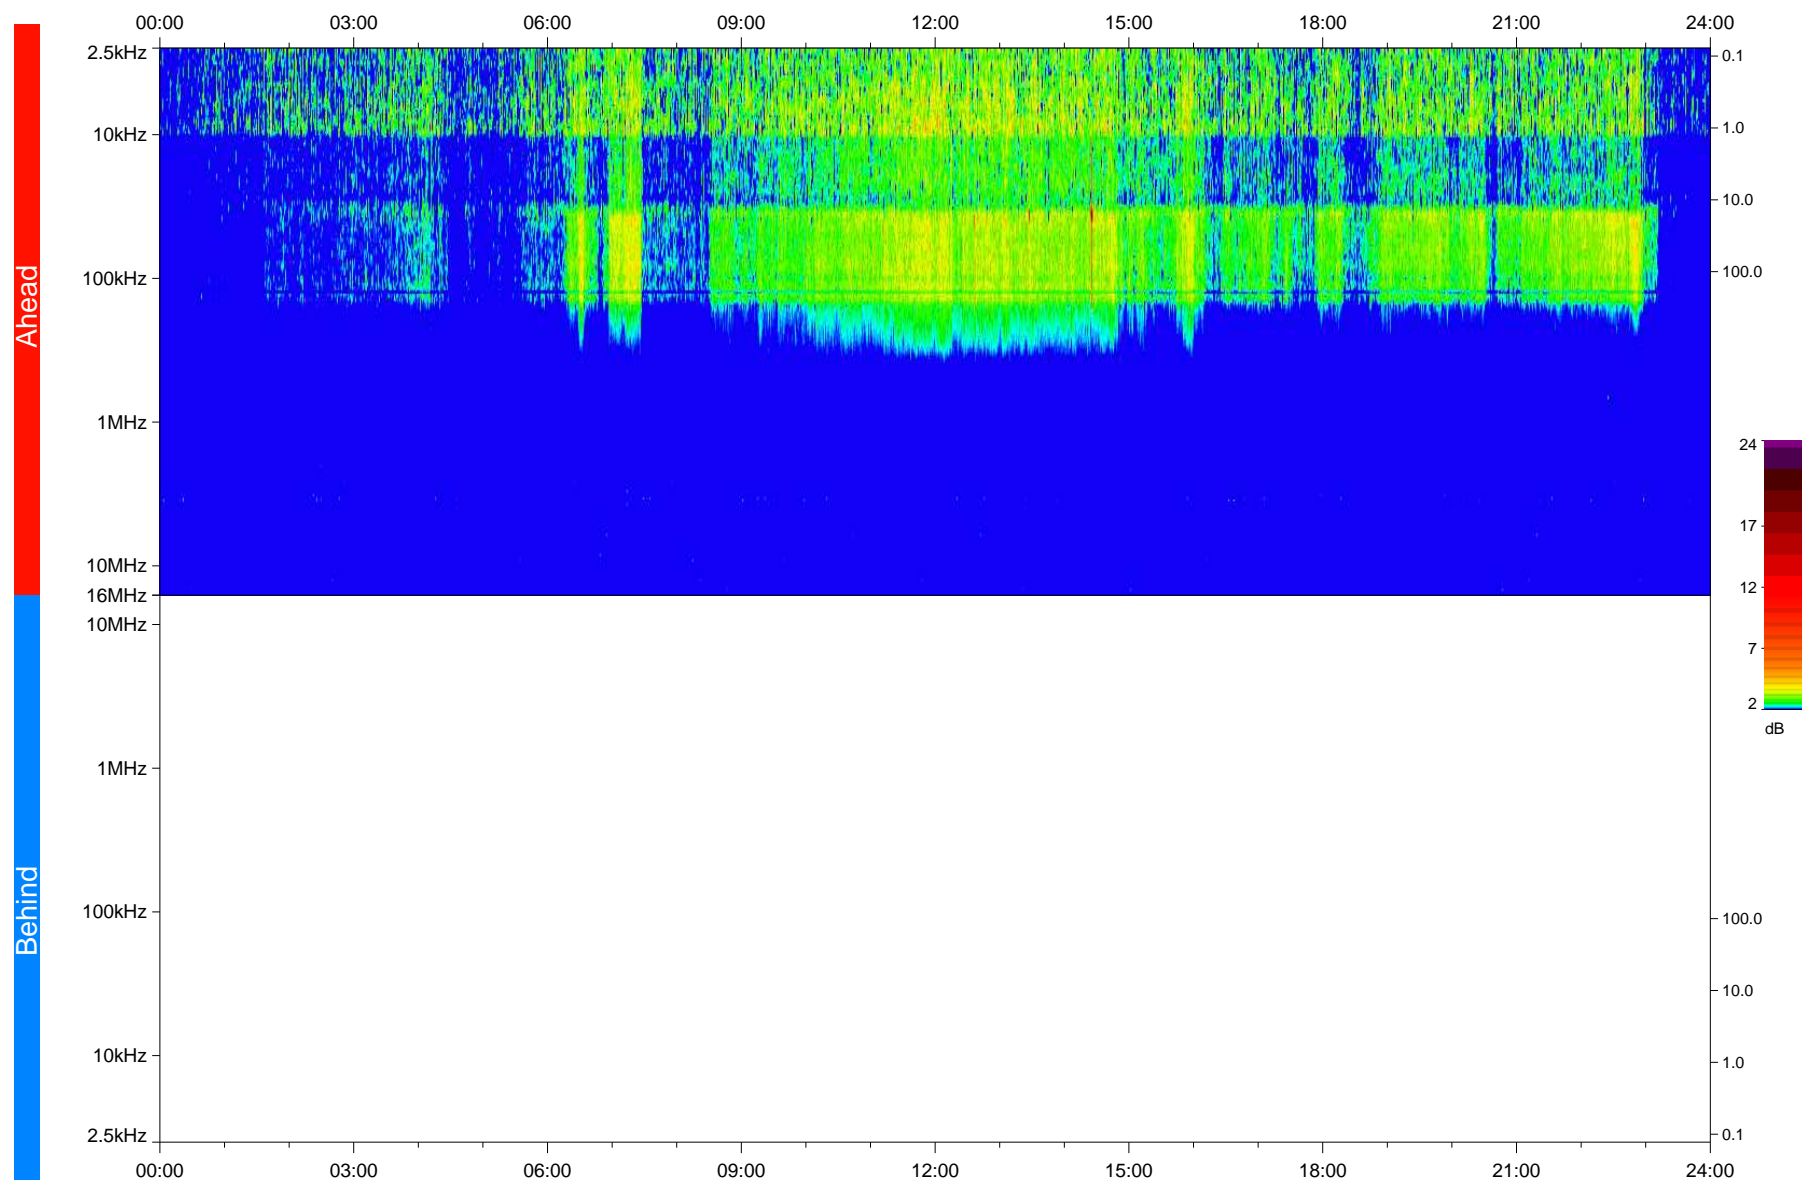

STEREO/WAVES Daily Summary - 22-Feb-2020 (DOY 053)

Ahead source file: swaves_ahead_2020_053_1_05.fin
Ahead PSE Angle: -77.2°

Behind PSE Angle: 76.6°
Behind source file: No STEREO-B data

Time (UTC)

file: stereo_swaves_daily-summary_color_20200222_v04
made by: space.umn.edu on macOS with IDL 8.8.2 on 2022-10-03 12:36:25, with TLib V945 / dynspec V311