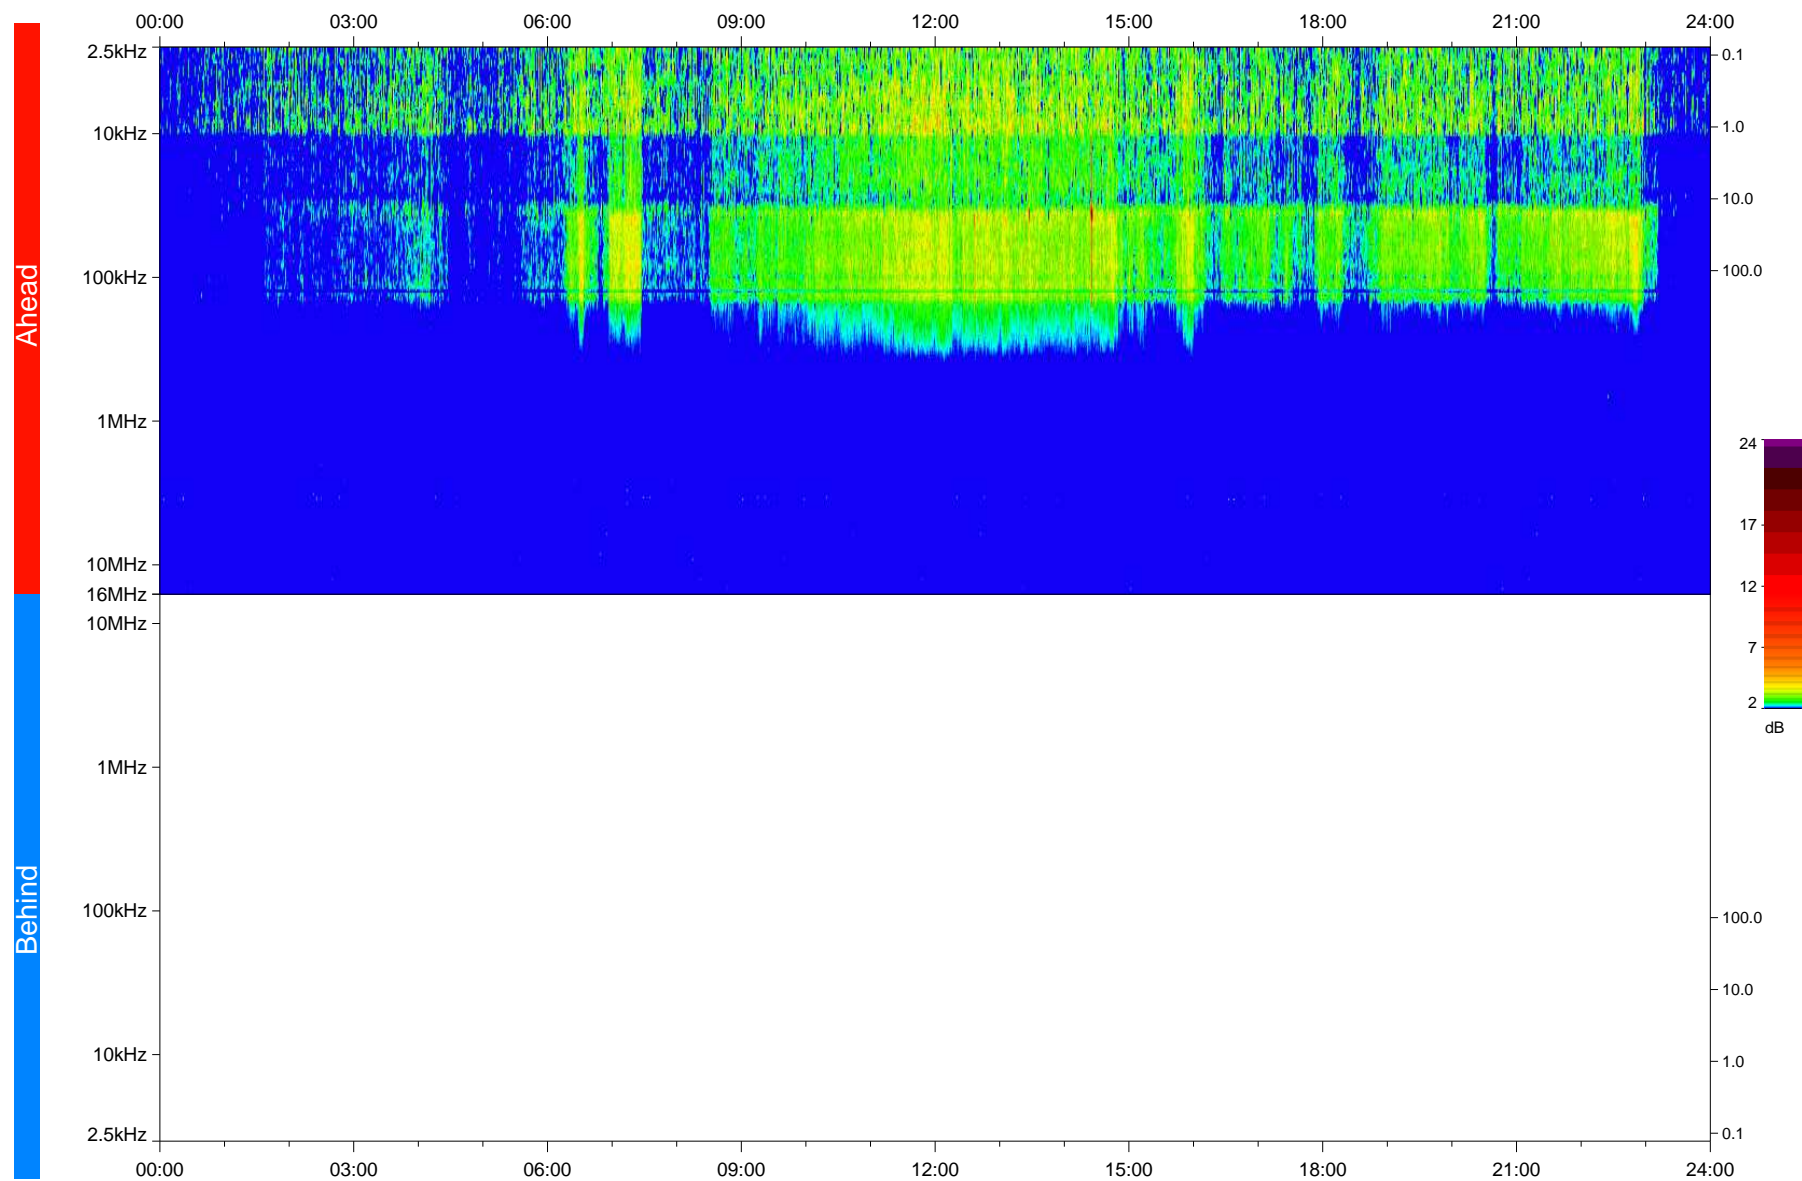

STEREO/WAVES Daily Summary - 22-Feb-2020 (DOY 053)

Ahead source file: swaves_ahead_2020_053_1_05.fin
Ahead PSE Angle: -77.2°

Behind PSE Angle: 76.6°
Behind source file: No STEREO-B data

Time (UTC)

file: stereo_swaves_daily-summary_color_20200222_v03
made by: space.umn.edu on macOS with IDL 8.8.2 on 2022-09-15 12:06:24, with TLib V945 / dynspec V311