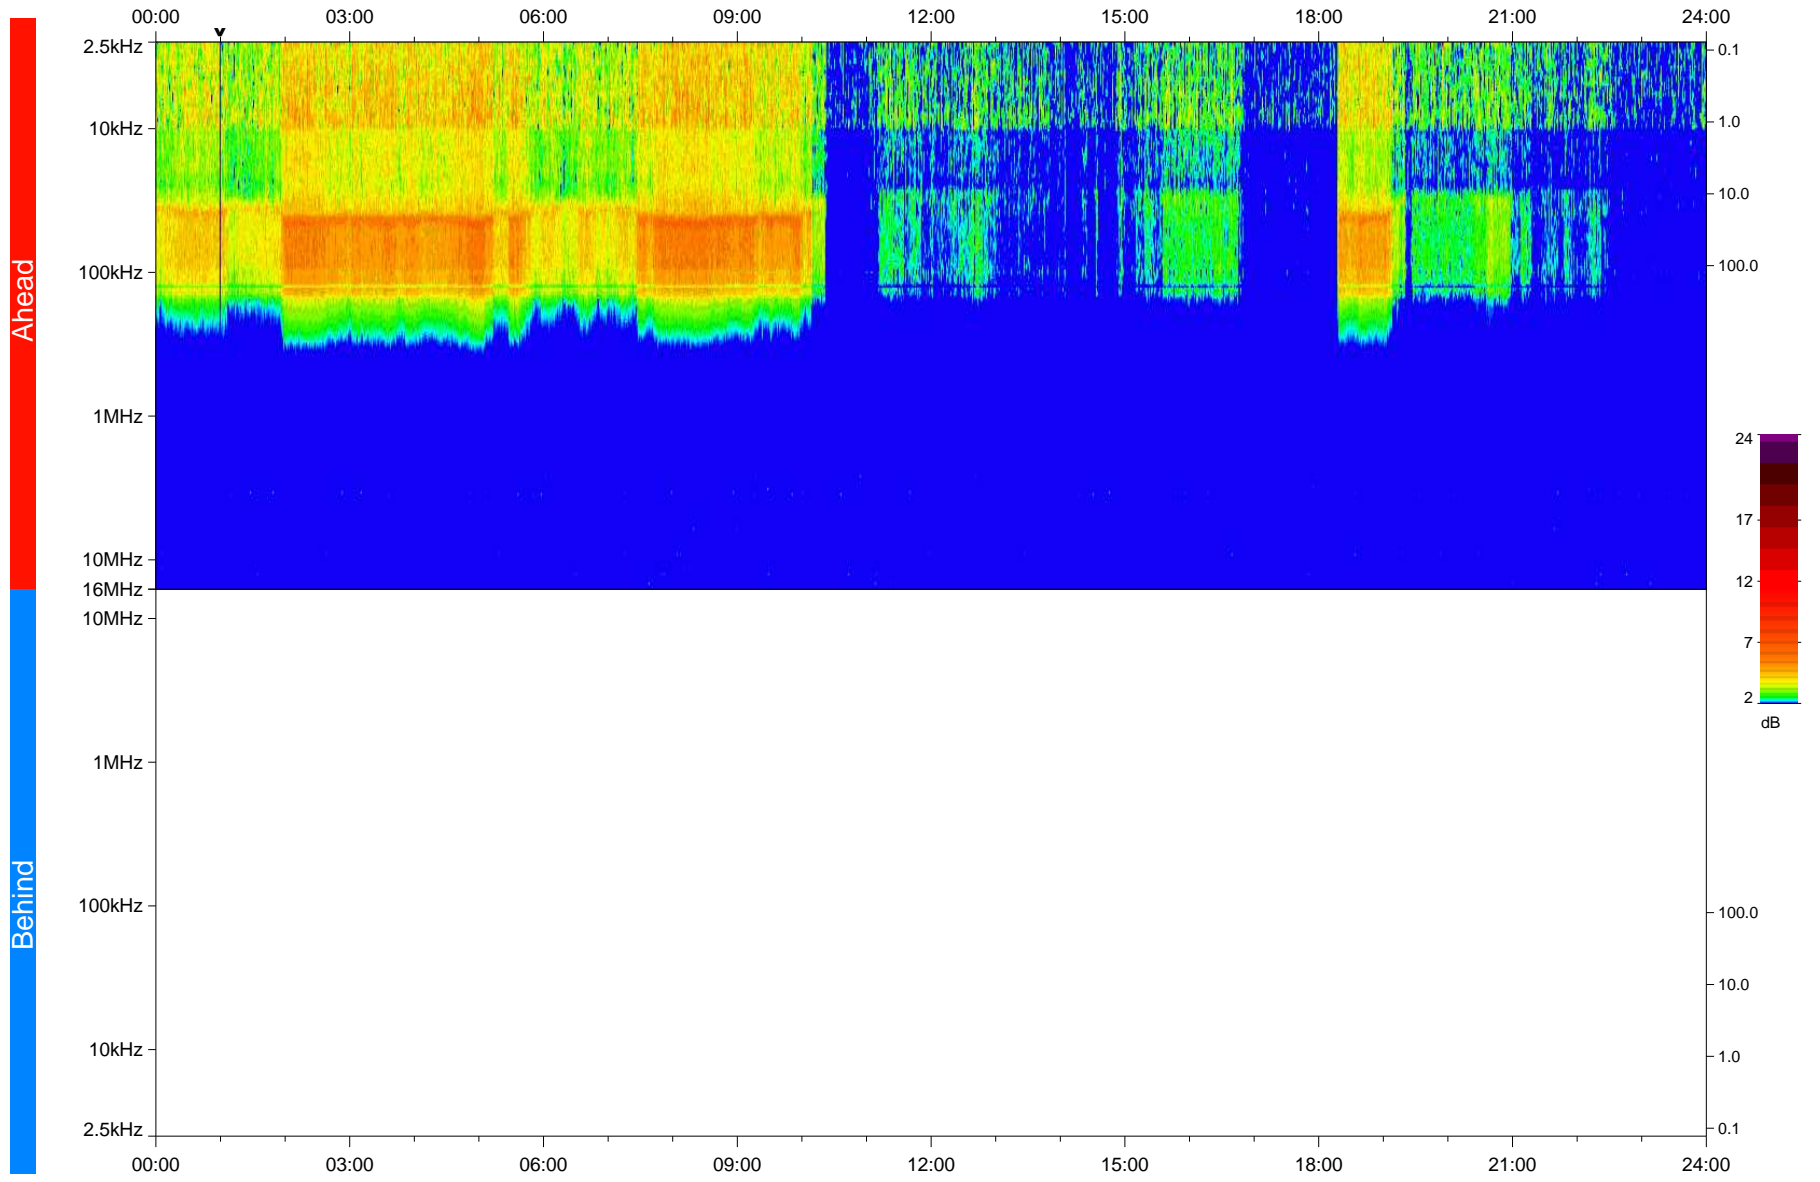

# STEREO/WAVES Daily Summary - 21-Feb-2020 (DOY 052)

Ahead source file: swaves\_ahead\_2020\_052\_1\_05.fin  
Ahead PSE Angle: -77.3°

Behind PSE Angle: 76.6°  
Behind source file: No STEREO-B data

Time (UTC)

file: stereo\_swaves\_daily-summary\_color\_20200221\_v04  
made by: space.umn.edu on macOS with IDL 8.8.2 on 2022-10-03 12:34:57, with TLib V945 / dynspec V311