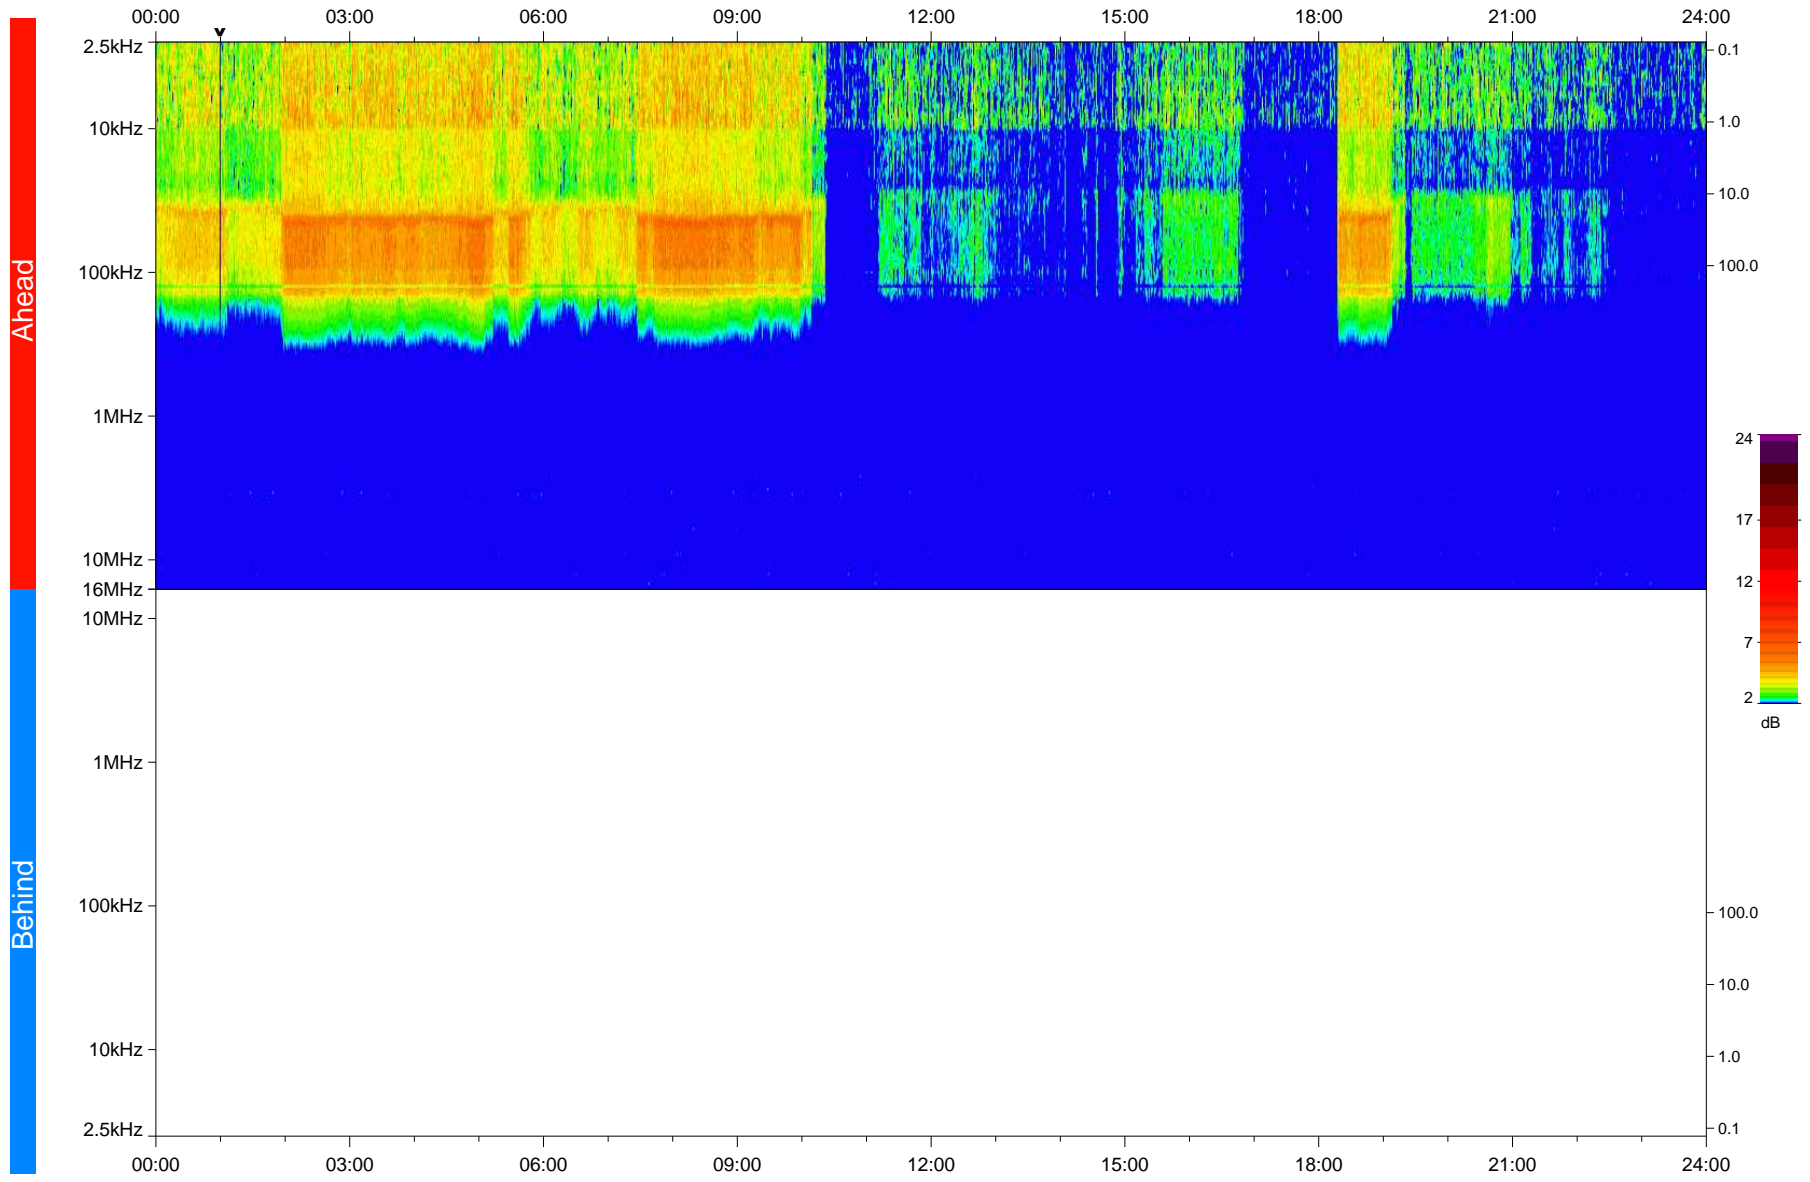

STEREO/WAVES Daily Summary - 21-Feb-2020 (DOY 052)

Ahead source file: swaves_ahead_2020_052_1_05.fin
Ahead PSE Angle: -77.3°

Behind PSE Angle: 76.6°
Behind source file: No STEREO-B data

Time (UTC)

file: stereo_swaves_daily-summary_color_20200221_v03
made by: space.umn.edu on macOS with IDL 8.8.2 on 2022-09-15 12:05:03, with TLib V945 / dynspec V311