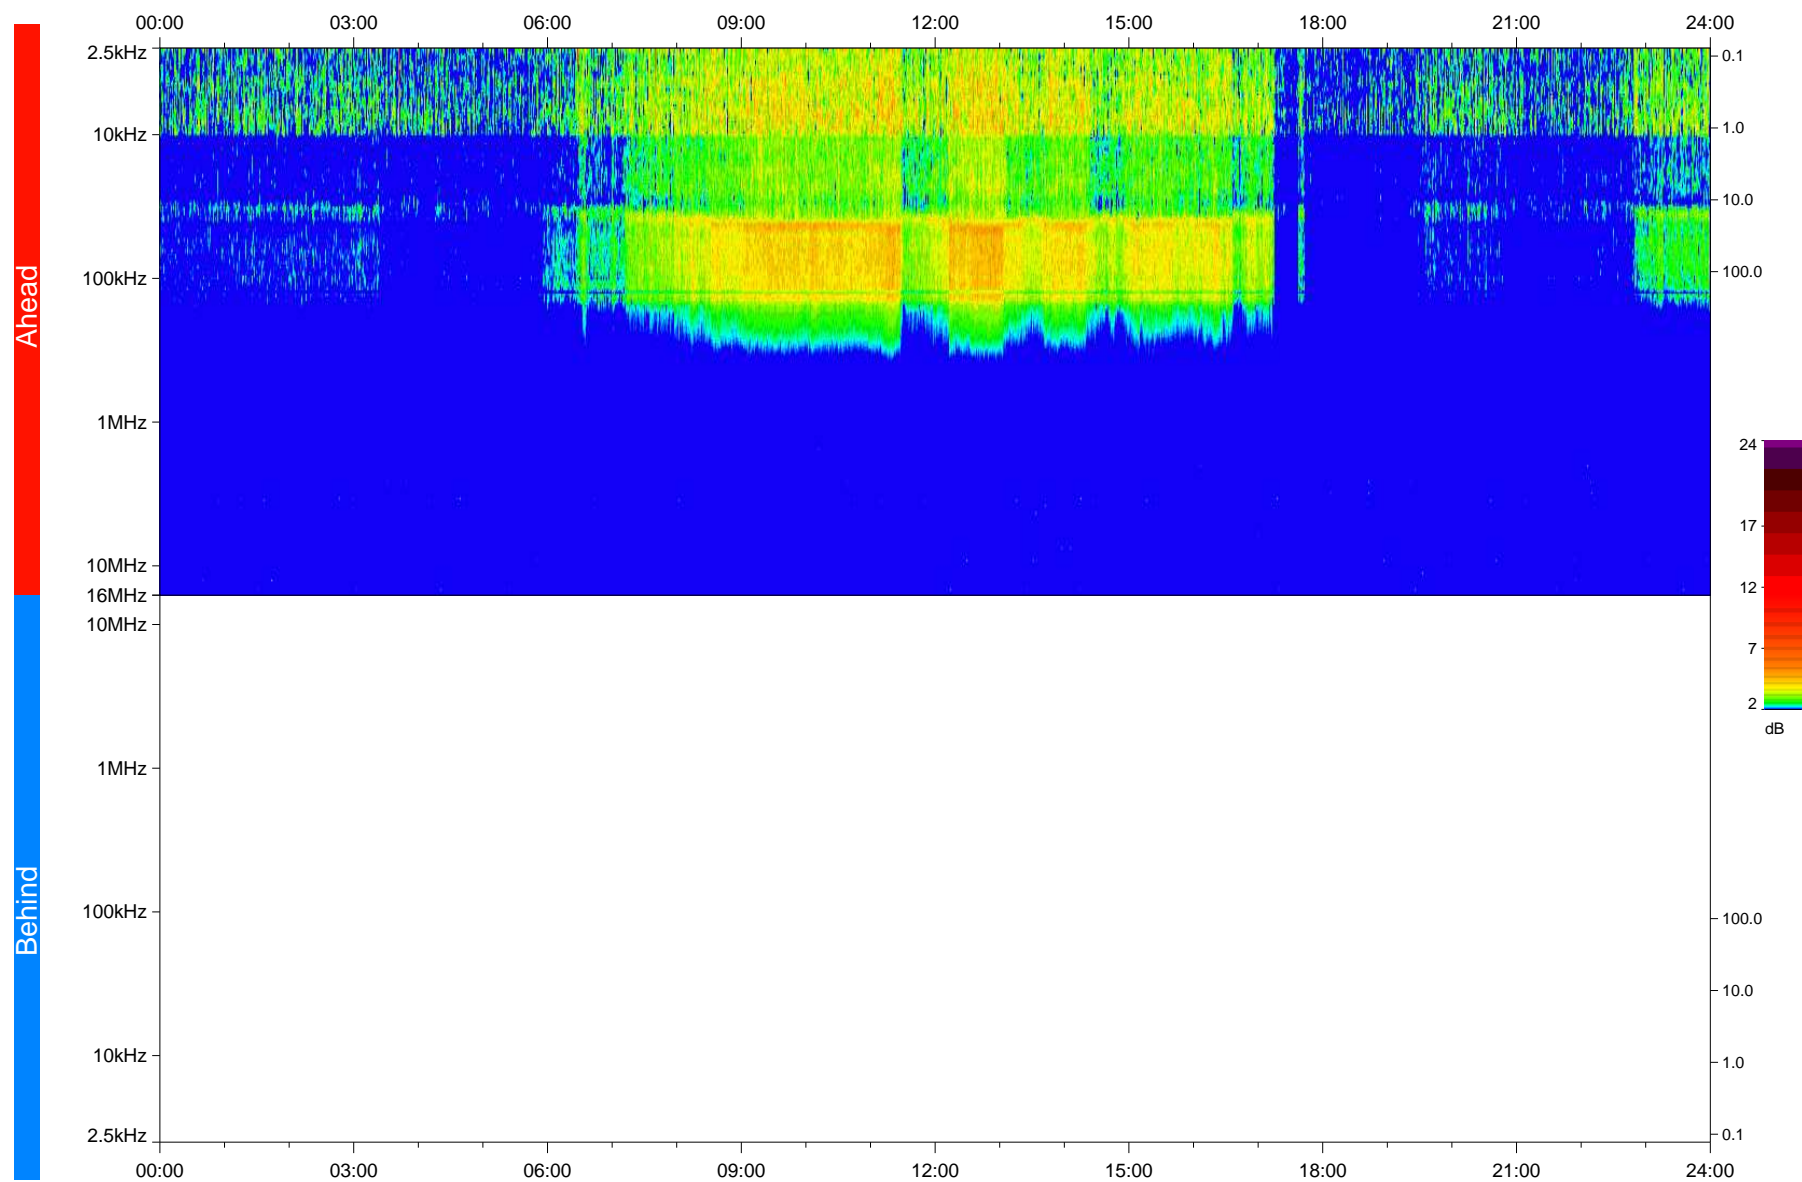

# STEREO/WAVES Daily Summary - 20-Feb-2020 (DOY 051)

Ahead source file: swaves\_ahead\_2020\_051\_1\_05.fin  
Ahead PSE Angle: -77.3°

Behind PSE Angle: 76.7°  
Behind source file: No STEREO-B data

Time (UTC)

file: stereo\_swaves\_daily-summary\_color\_20200220\_v04  
made by: space.umn.edu on macOS with IDL 8.8.2 on 2022-10-03 12:33:26, with TLib V945 / dynspec V311