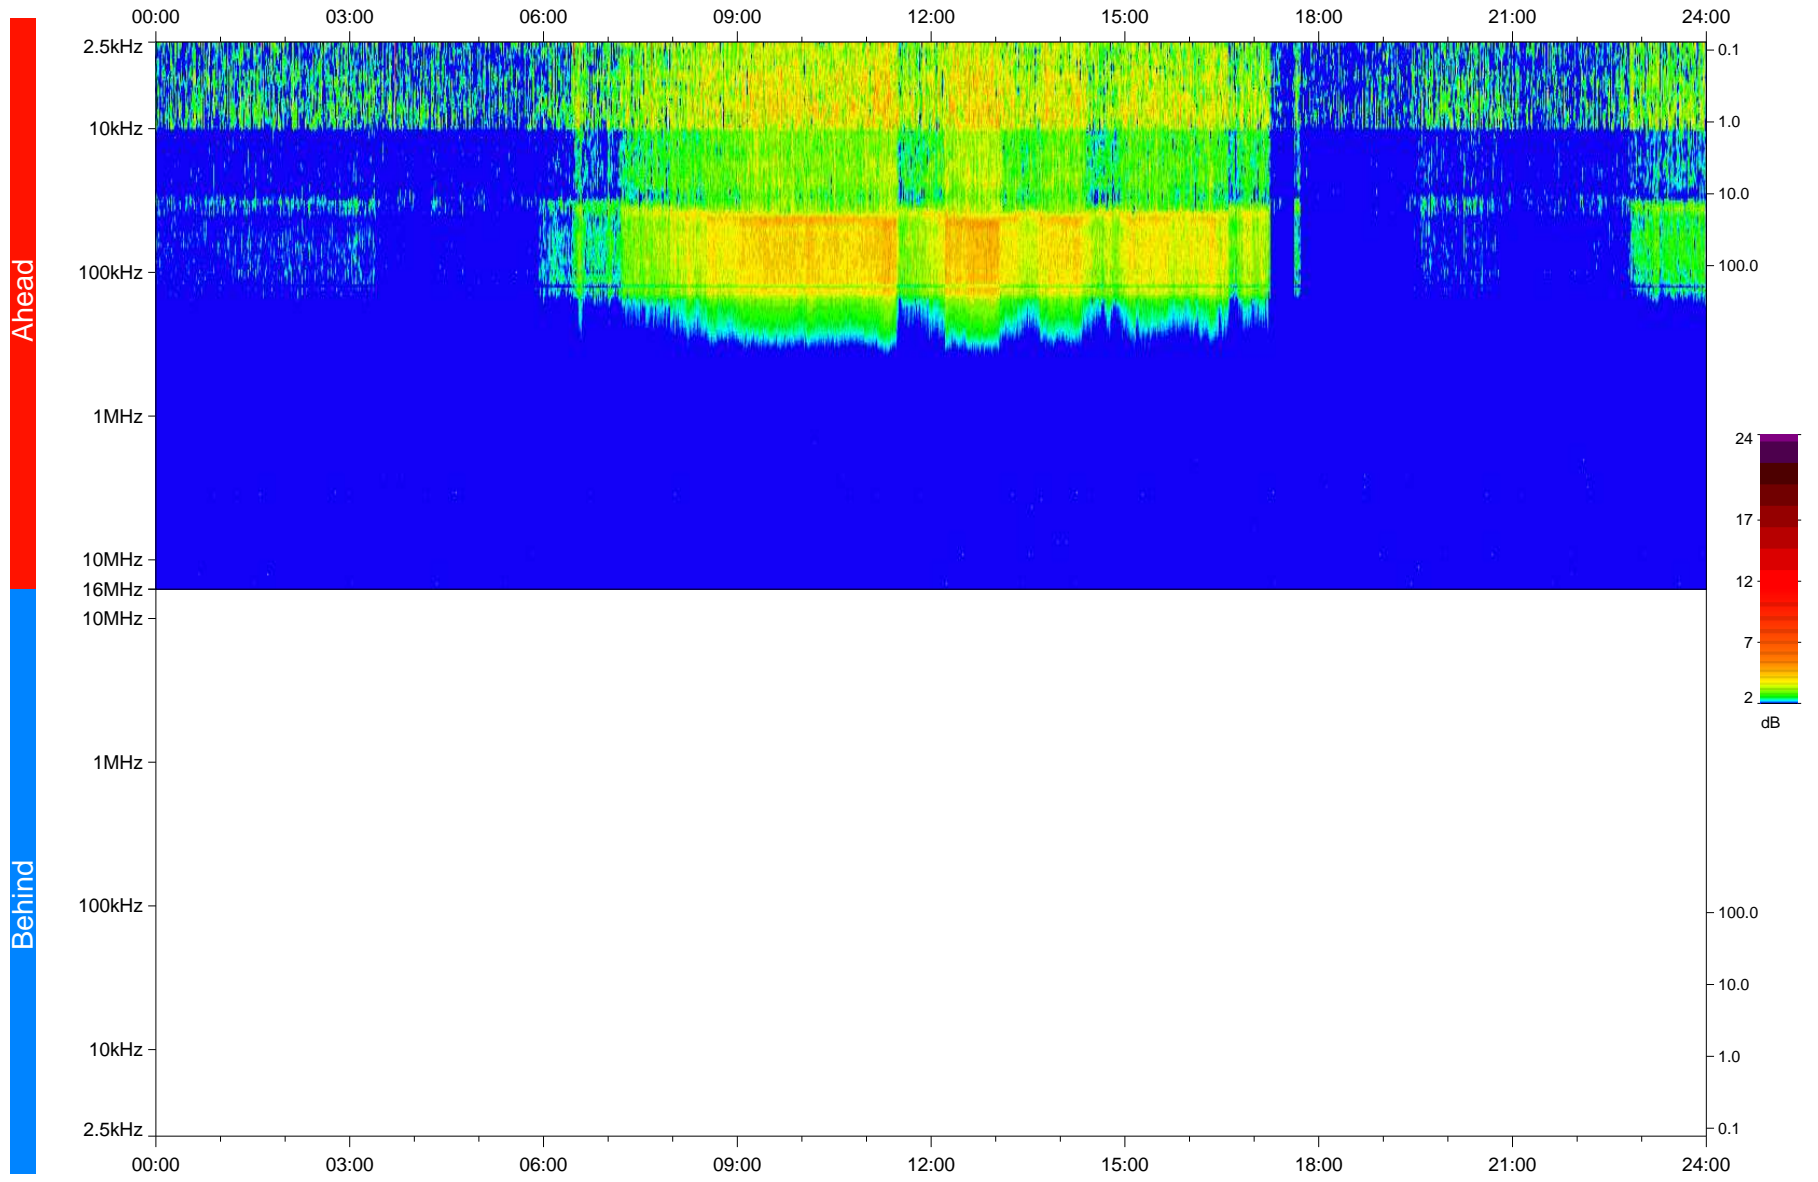

# STEREO/WAVES Daily Summary - 20-Feb-2020 (DOY 051)

Ahead source file: swaves\_ahead\_2020\_051\_1\_05.fin  
Ahead PSE Angle: -77.3°

Behind PSE Angle: 76.7°  
Behind source file: No STEREO-B data

Time (UTC)

file: stereo\_swaves\_daily-summary\_color\_20200220\_v03  
made by: space.umn.edu on macOS with IDL 8.8.2 on 2022-09-15 12:03:39, with TMLib V945 / dynspec V311