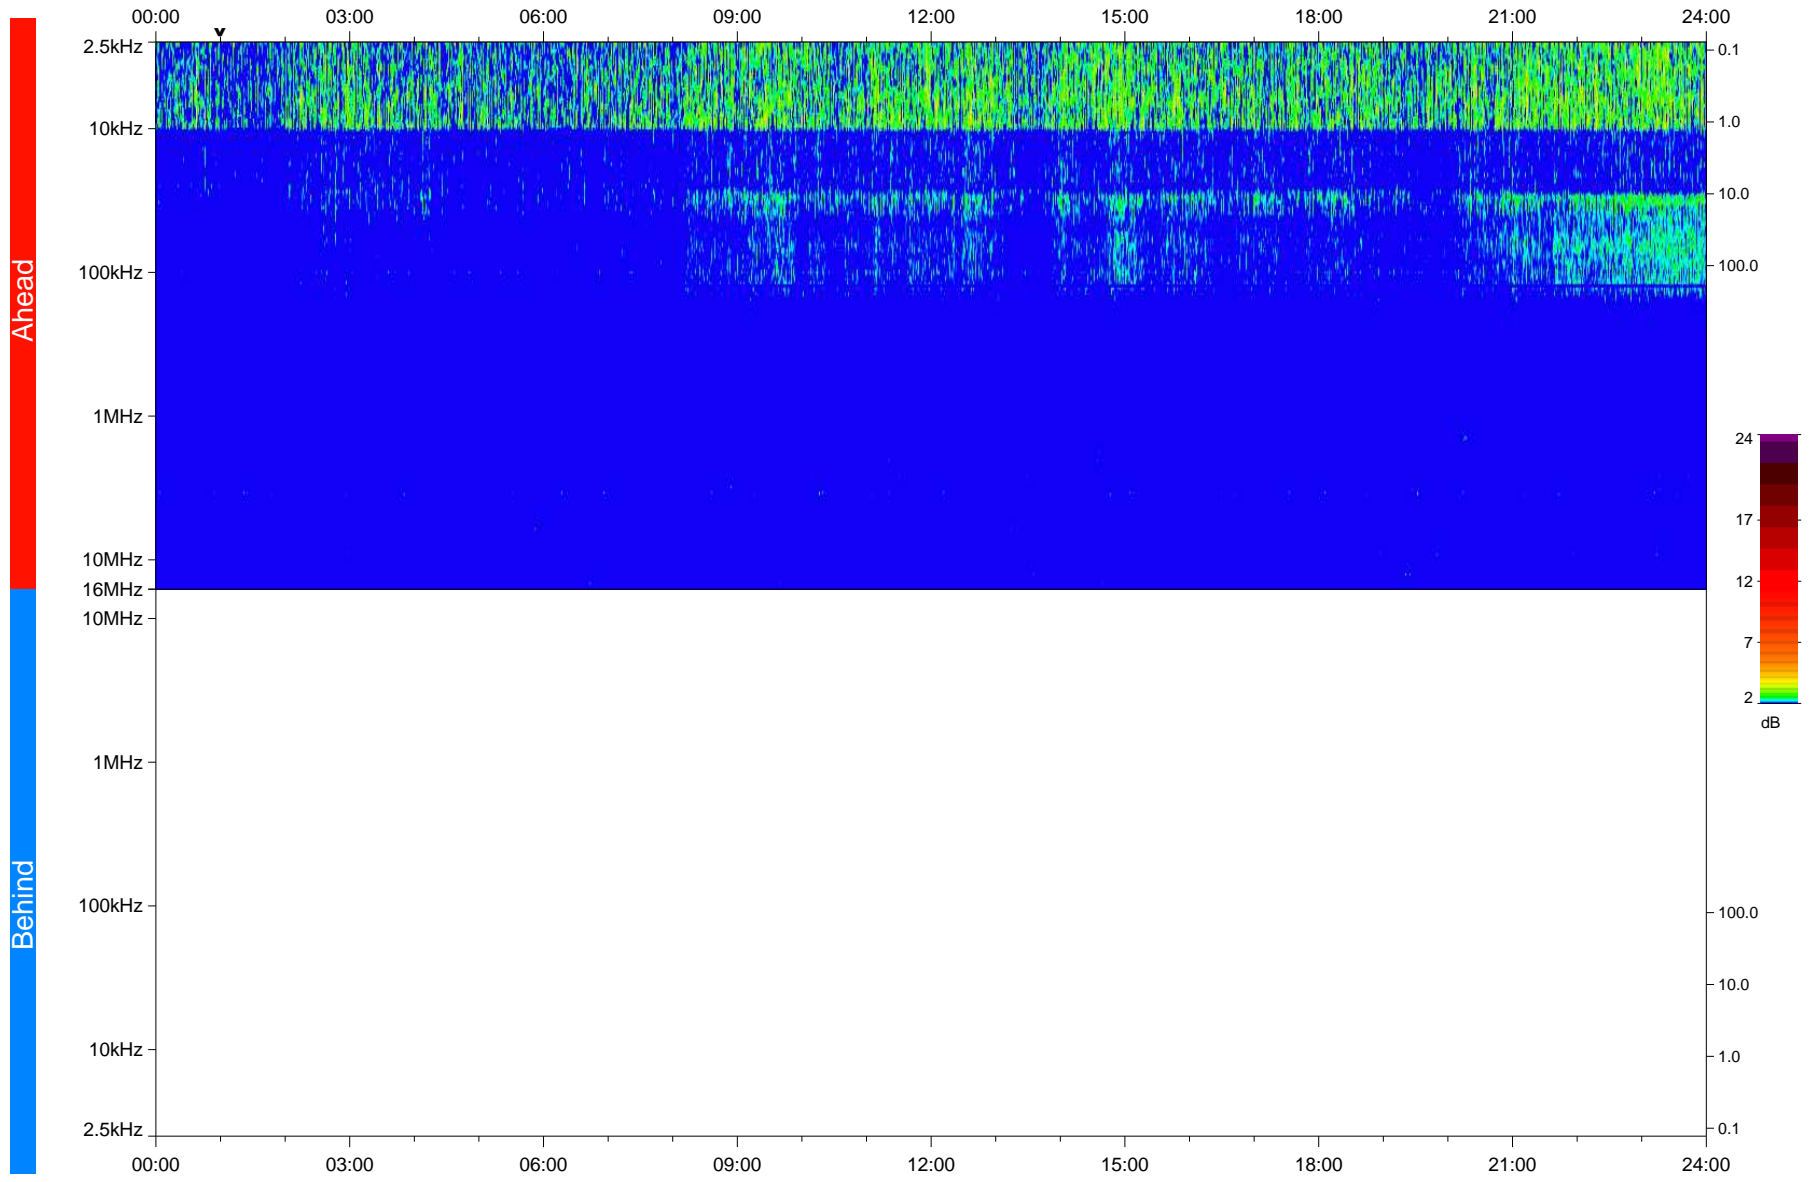

# STEREO/WAVES Daily Summary - 19-Feb-2020 (DOY 050)

Ahead source file: swaves\_ahead\_2020\_050\_1\_05.fin  
Ahead PSE Angle: -77.4°

Behind PSE Angle: 76.8°  
Behind source file: No STEREO-B data

Time (UTC)

file: stereo\_swaves\_daily-summary\_color\_20200219\_v04  
made by: space.umn.edu on macOS with IDL 8.8.2 on 2022-10-03 12:31:57, with TLib V945 / dynspec V311