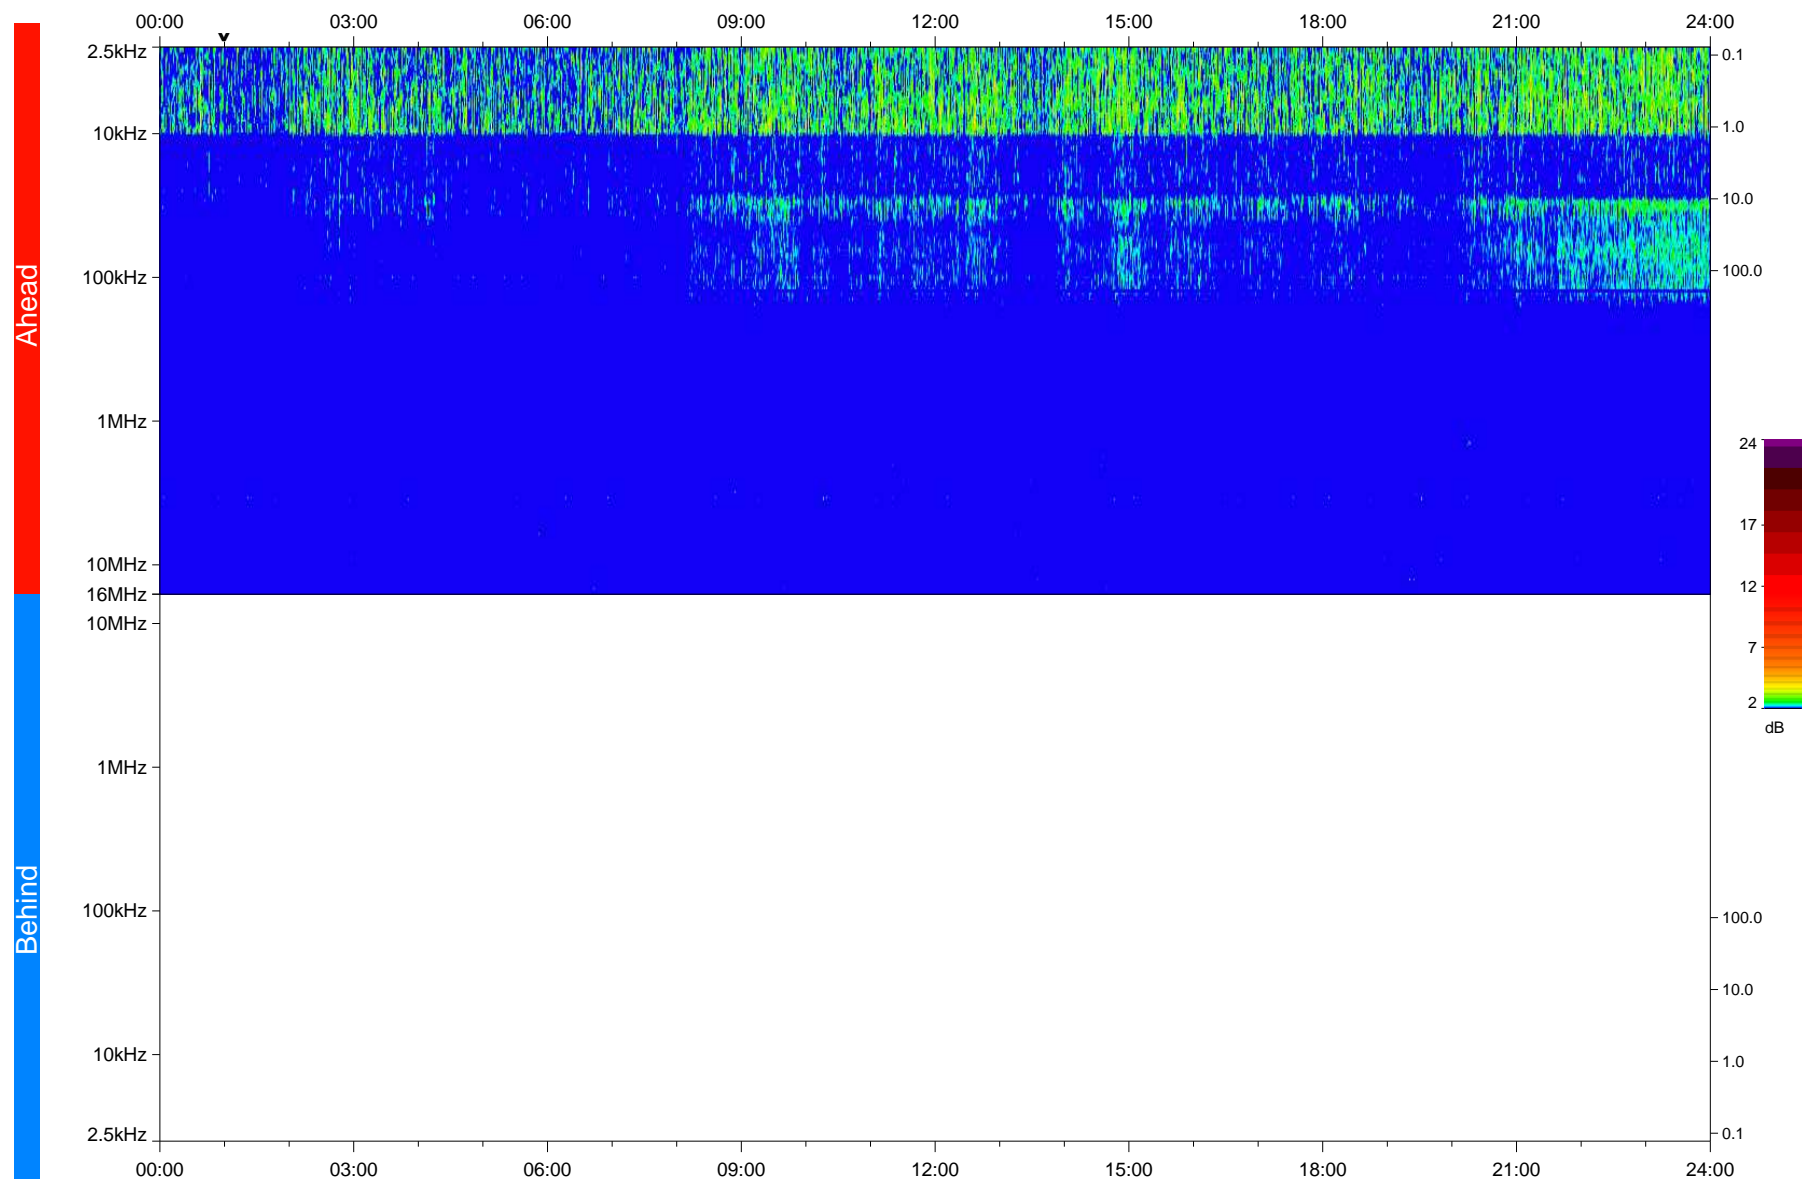

# STEREO/WAVES Daily Summary - 19-Feb-2020 (DOY 050)

Ahead source file: swaves\_ahead\_2020\_050\_1\_05.fin  
Ahead PSE Angle: -77.4°

Behind PSE Angle: 76.8°  
Behind source file: No STEREO-B data

Time (UTC)

file: stereo\_swaves\_daily-summary\_color\_20200219\_v03  
made by: space.umn.edu on macOS with IDL 8.8.2 on 2022-09-15 12:02:16, with TLib V945 / dynspec V311