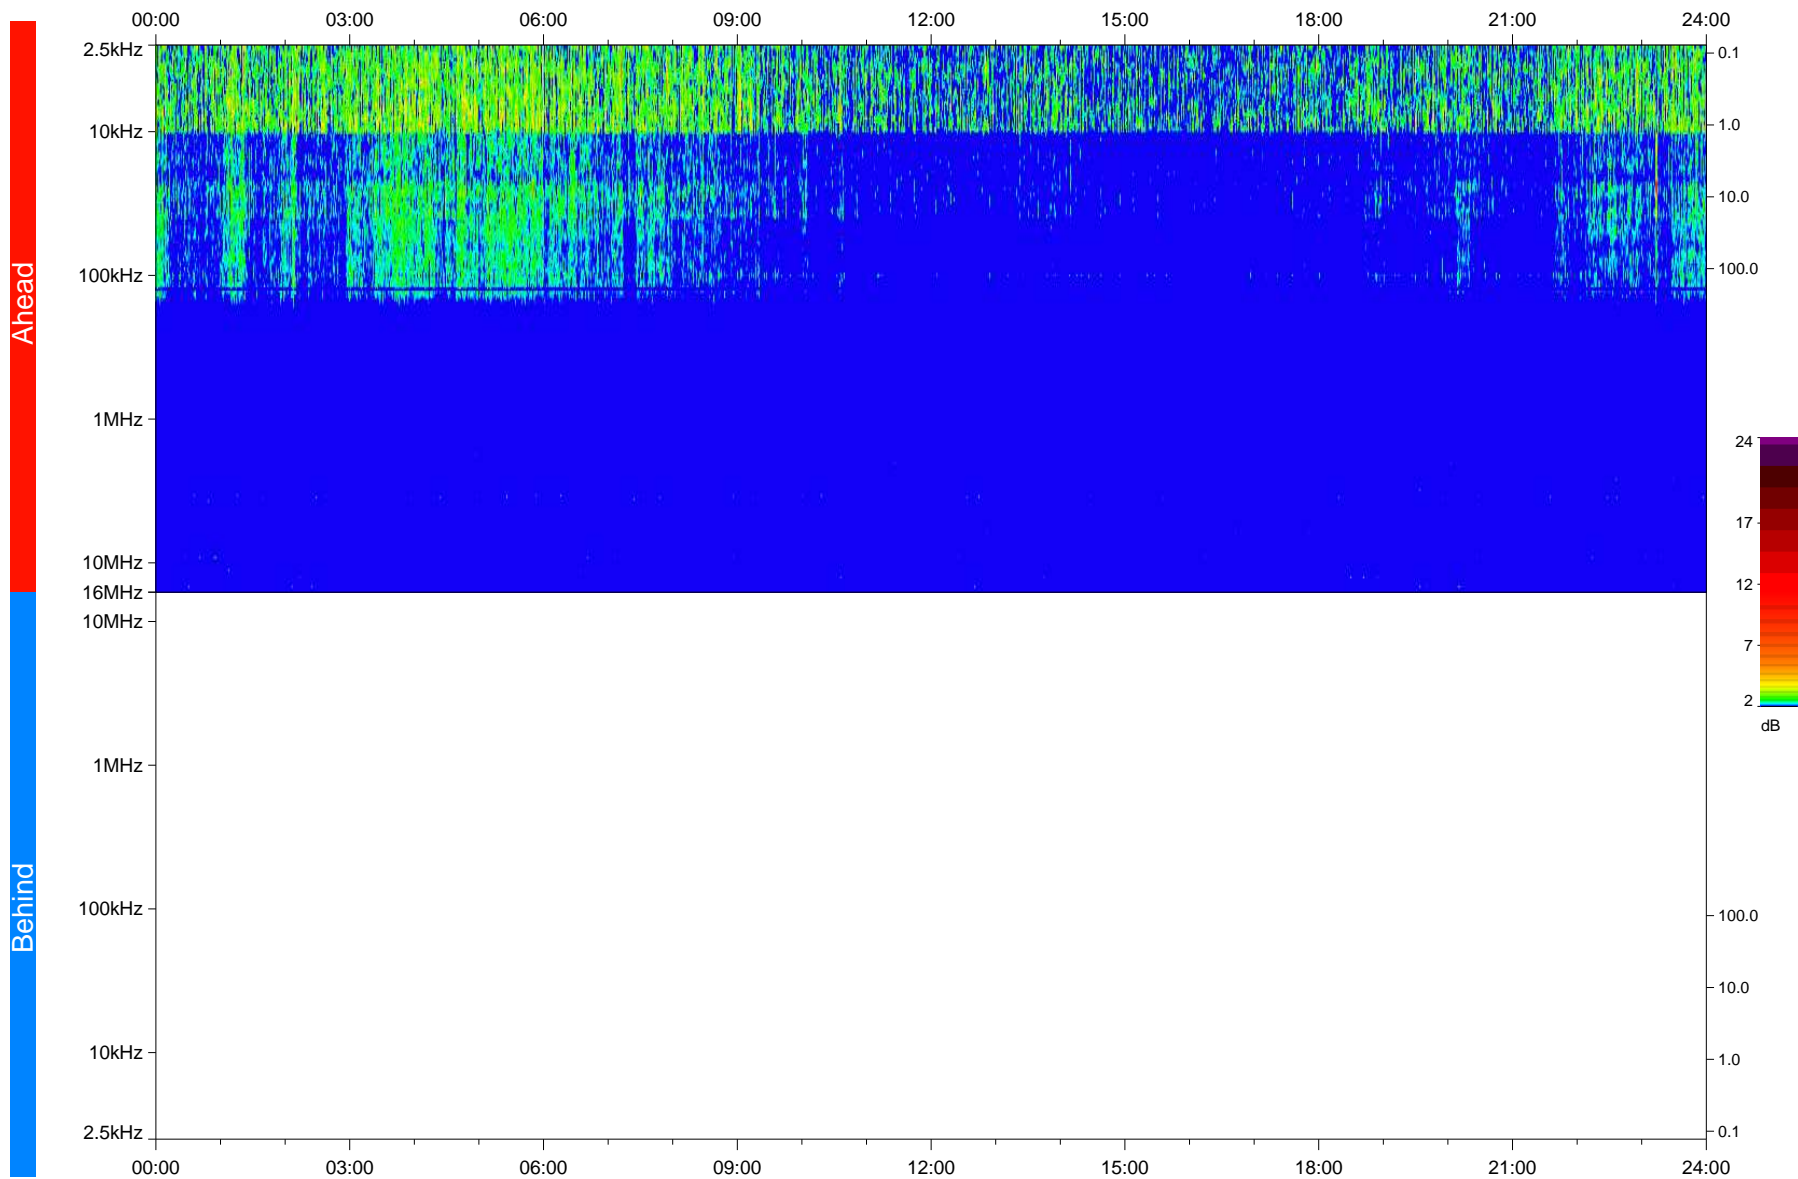

# STEREO/WAVES Daily Summary - 18-Feb-2020 (DOY 049)

Ahead source file: swaves\_ahead\_2020\_049\_1\_05.fin  
Ahead PSE Angle: -77.4°

Behind PSE Angle: 76.9°  
Behind source file: No STEREO-B data

Time (UTC)

file: stereo\_swaves\_daily-summary\_color\_20200218\_v04  
made by: space.umn.edu on macOS with IDL 8.8.2 on 2022-10-03 12:30:27, with TLib V945 / dynspec V311