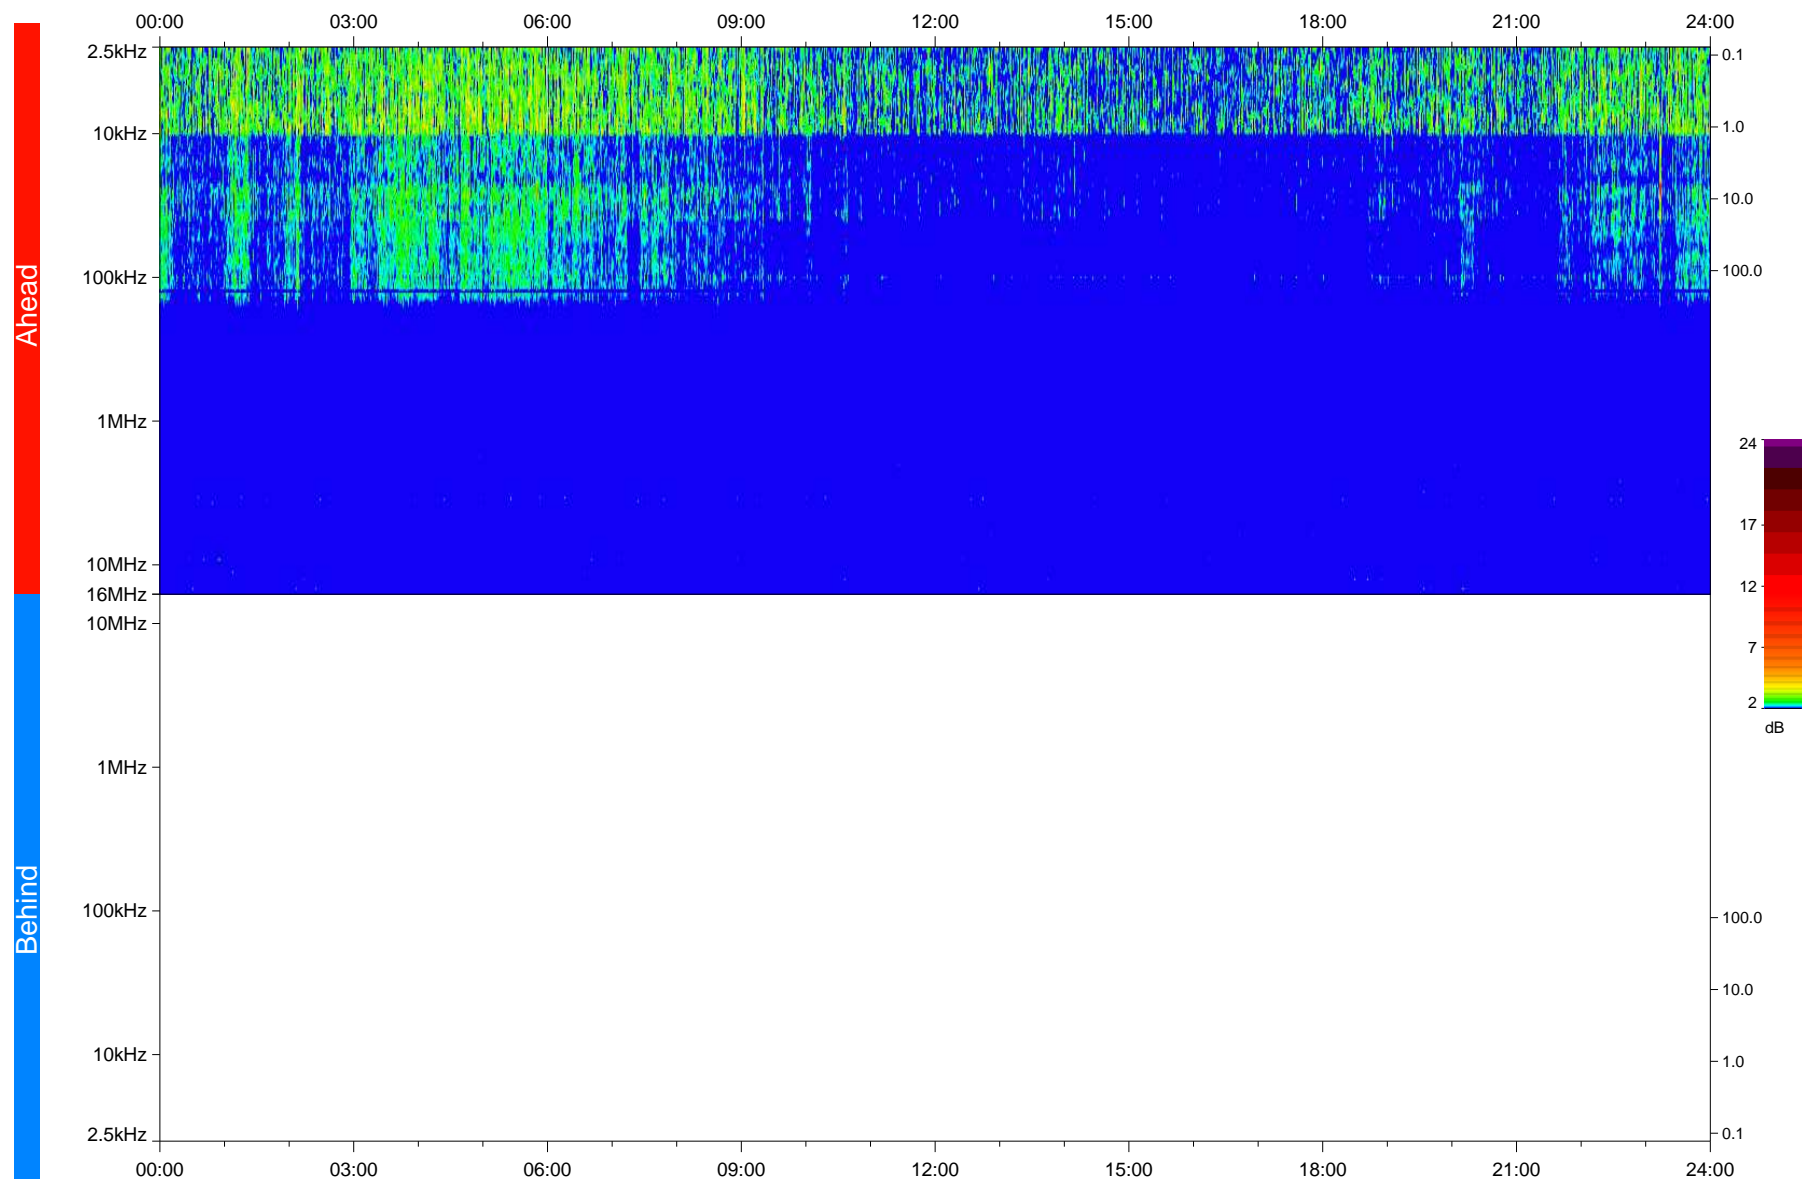

STEREO/WAVES Daily Summary - 18-Feb-2020 (DOY 049)

Ahead source file: swaves_ahead_2020_049_1_05.fin
Ahead PSE Angle: -77.4°

Behind PSE Angle: 76.9°
Behind source file: No STEREO-B data

Time (UTC)

file: stereo_swaves_daily-summary_color_20200218_v03
made by: space.umn.edu on macOS with IDL 8.8.2 on 2022-09-15 12:00:53, with TMatlab V945 / dynspec V311