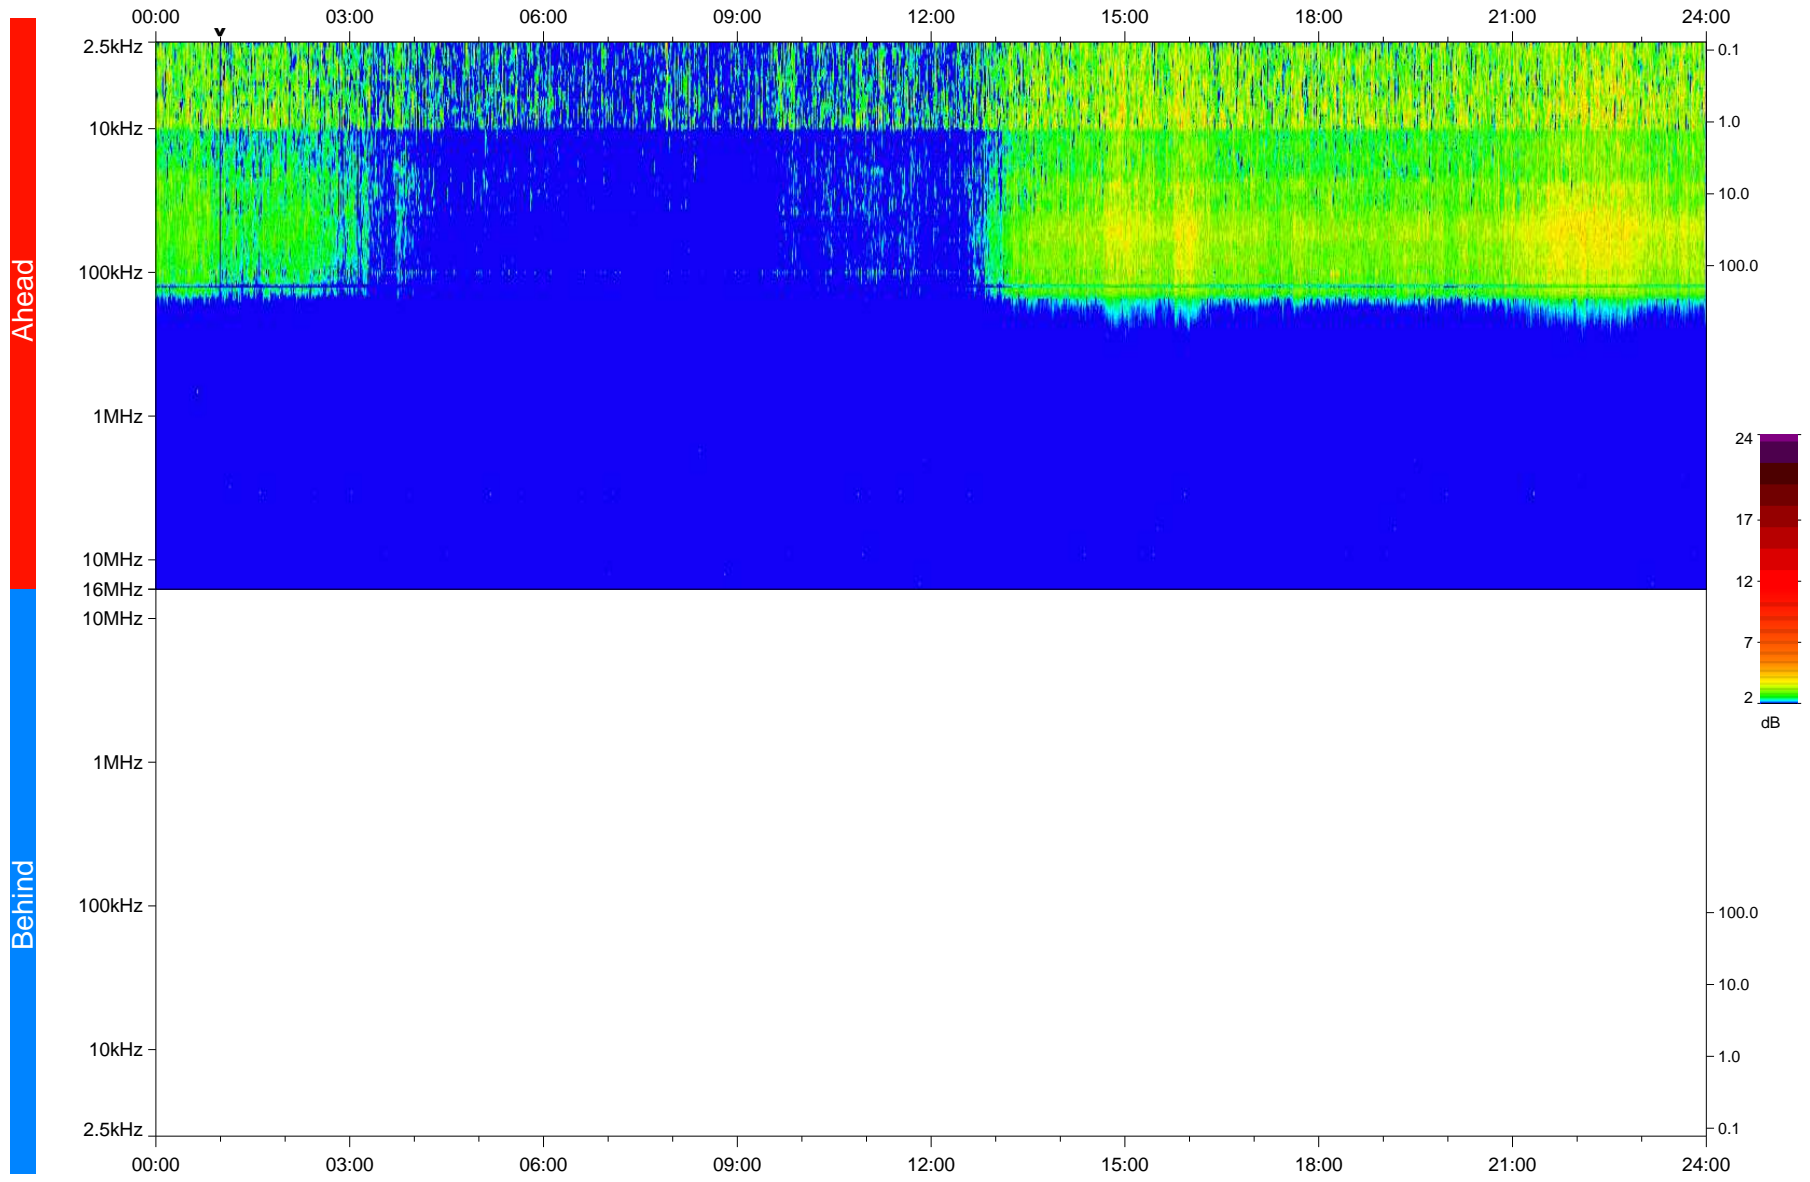

STEREO/WAVES Daily Summary - 17-Feb-2020 (DOY 048)

Ahead source file: swaves_ahead_2020_048_1_05.fin
Ahead PSE Angle: -77.4°

Behind PSE Angle: 77.0°
Behind source file: No STEREO-B data

Time (UTC)

file: stereo_swaves_daily-summary_color_20200217_v04
made by: space.umn.edu on macOS with IDL 8.8.2 on 2022-10-03 12:28:58, with TLib V945 / dynspec V311