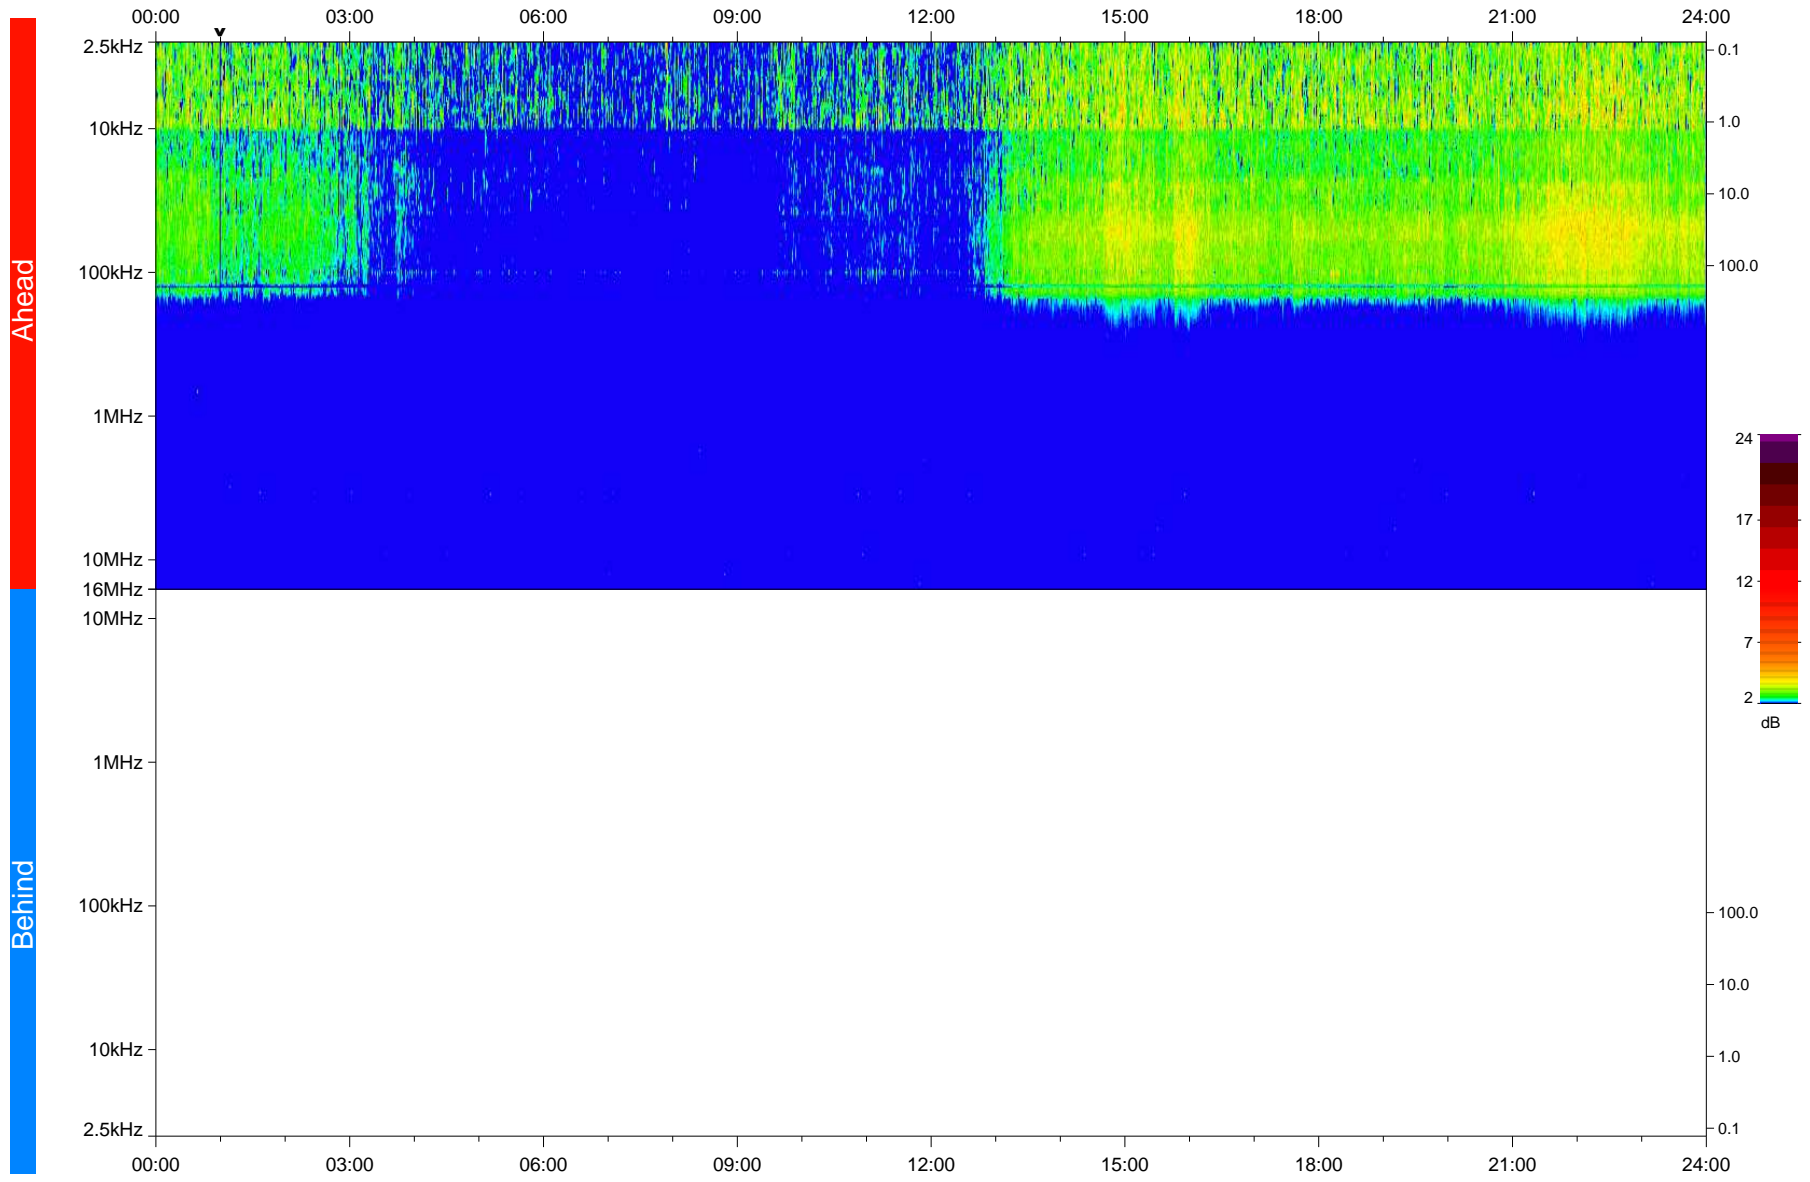

STEREO/WAVES Daily Summary - 17-Feb-2020 (DOY 048)

Ahead source file: swaves_ahead_2020_048_1_05.fin
Ahead PSE Angle: -77.4°

Behind PSE Angle: 77.0°
Behind source file: No STEREO-B data

Time (UTC)

file: stereo_swaves_daily-summary_color_20200217_v03
made by: space.umn.edu on macOS with IDL 8.8.2 on 2022-09-15 11:59:31, with TLib V945 / dynspec V311