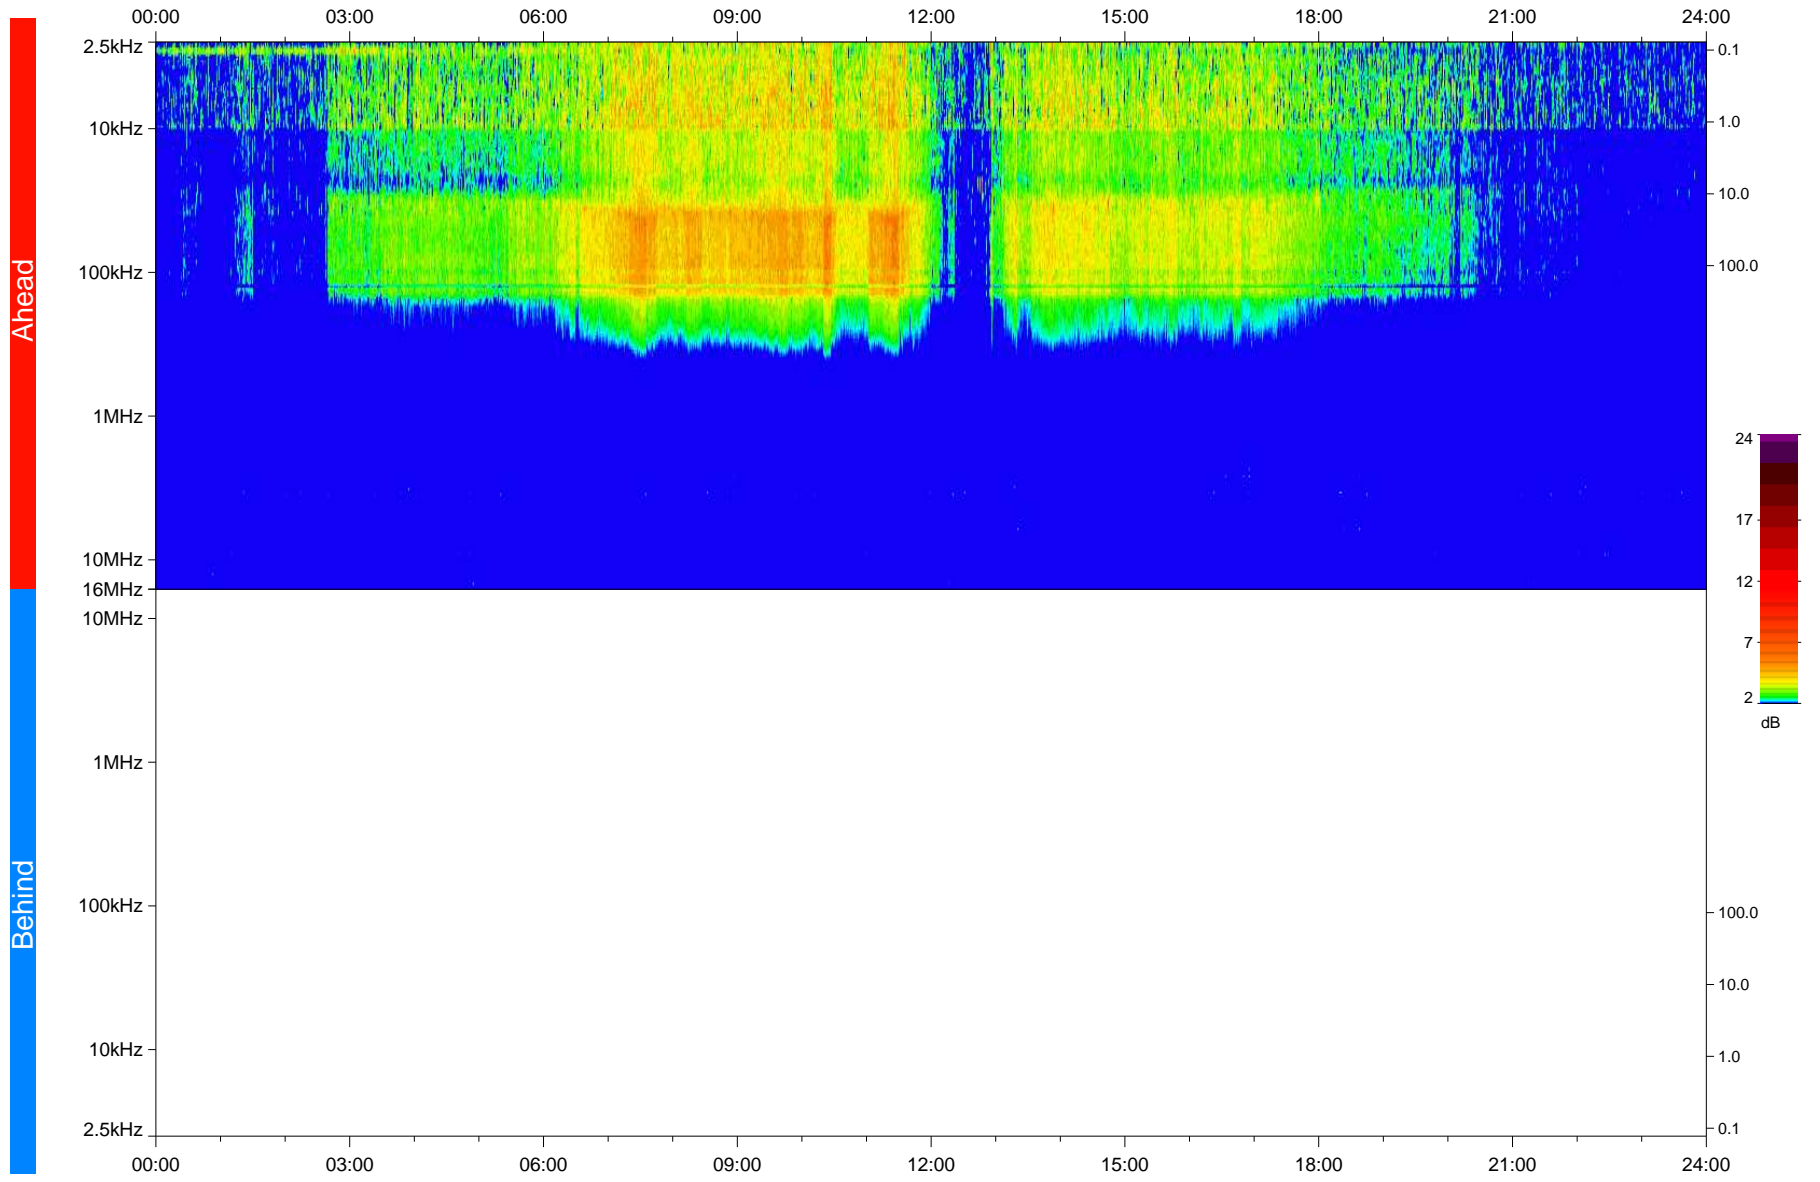

STEREO/WAVES Daily Summary - 16-Feb-2020 (DOY 047)

Ahead source file: swaves_ahead_2020_047_1_05.fin
Ahead PSE Angle: -77.5°

Behind PSE Angle: 77.1°
Behind source file: No STEREO-B data

Time (UTC)

file: stereo_swaves_daily-summary_color_20200216_v04
made by: space.umn.edu on macOS with IDL 8.8.2 on 2022-10-03 12:27:30, with TLib V945 / dynspec V311