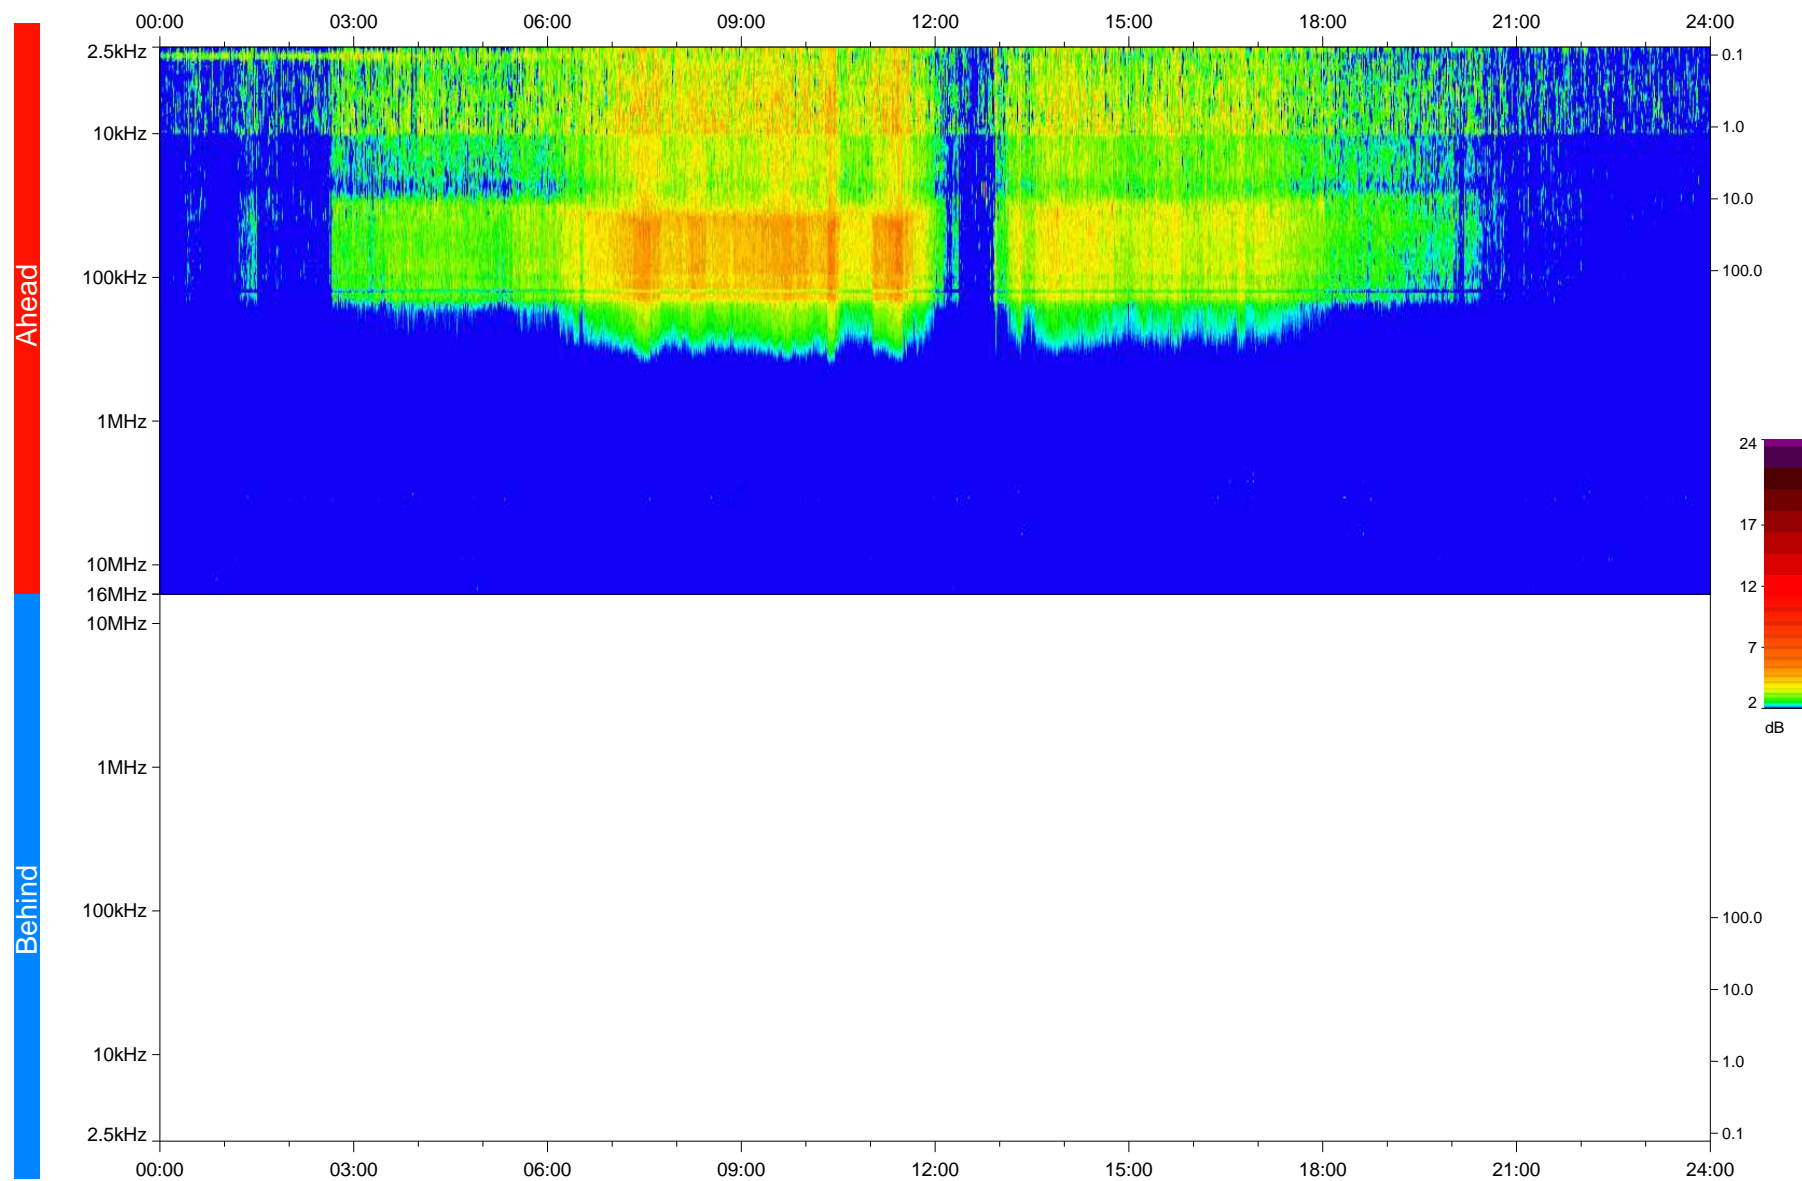

# STEREO/WAVES Daily Summary - 16-Feb-2020 (DOY 047)

Ahead source file: swaves\_ahead\_2020\_047\_1\_05.fin  
Ahead PSE Angle: -77.5°

Behind PSE Angle: 77.1°  
Behind source file: No STEREO-B data

Time (UTC)

file: stereo\_swaves\_daily-summary\_color\_20200216\_v03  
made by: space.umn.edu on macOS with IDL 8.8.2 on 2022-09-15 11:58:10, with TLib V945 / dynspec V311