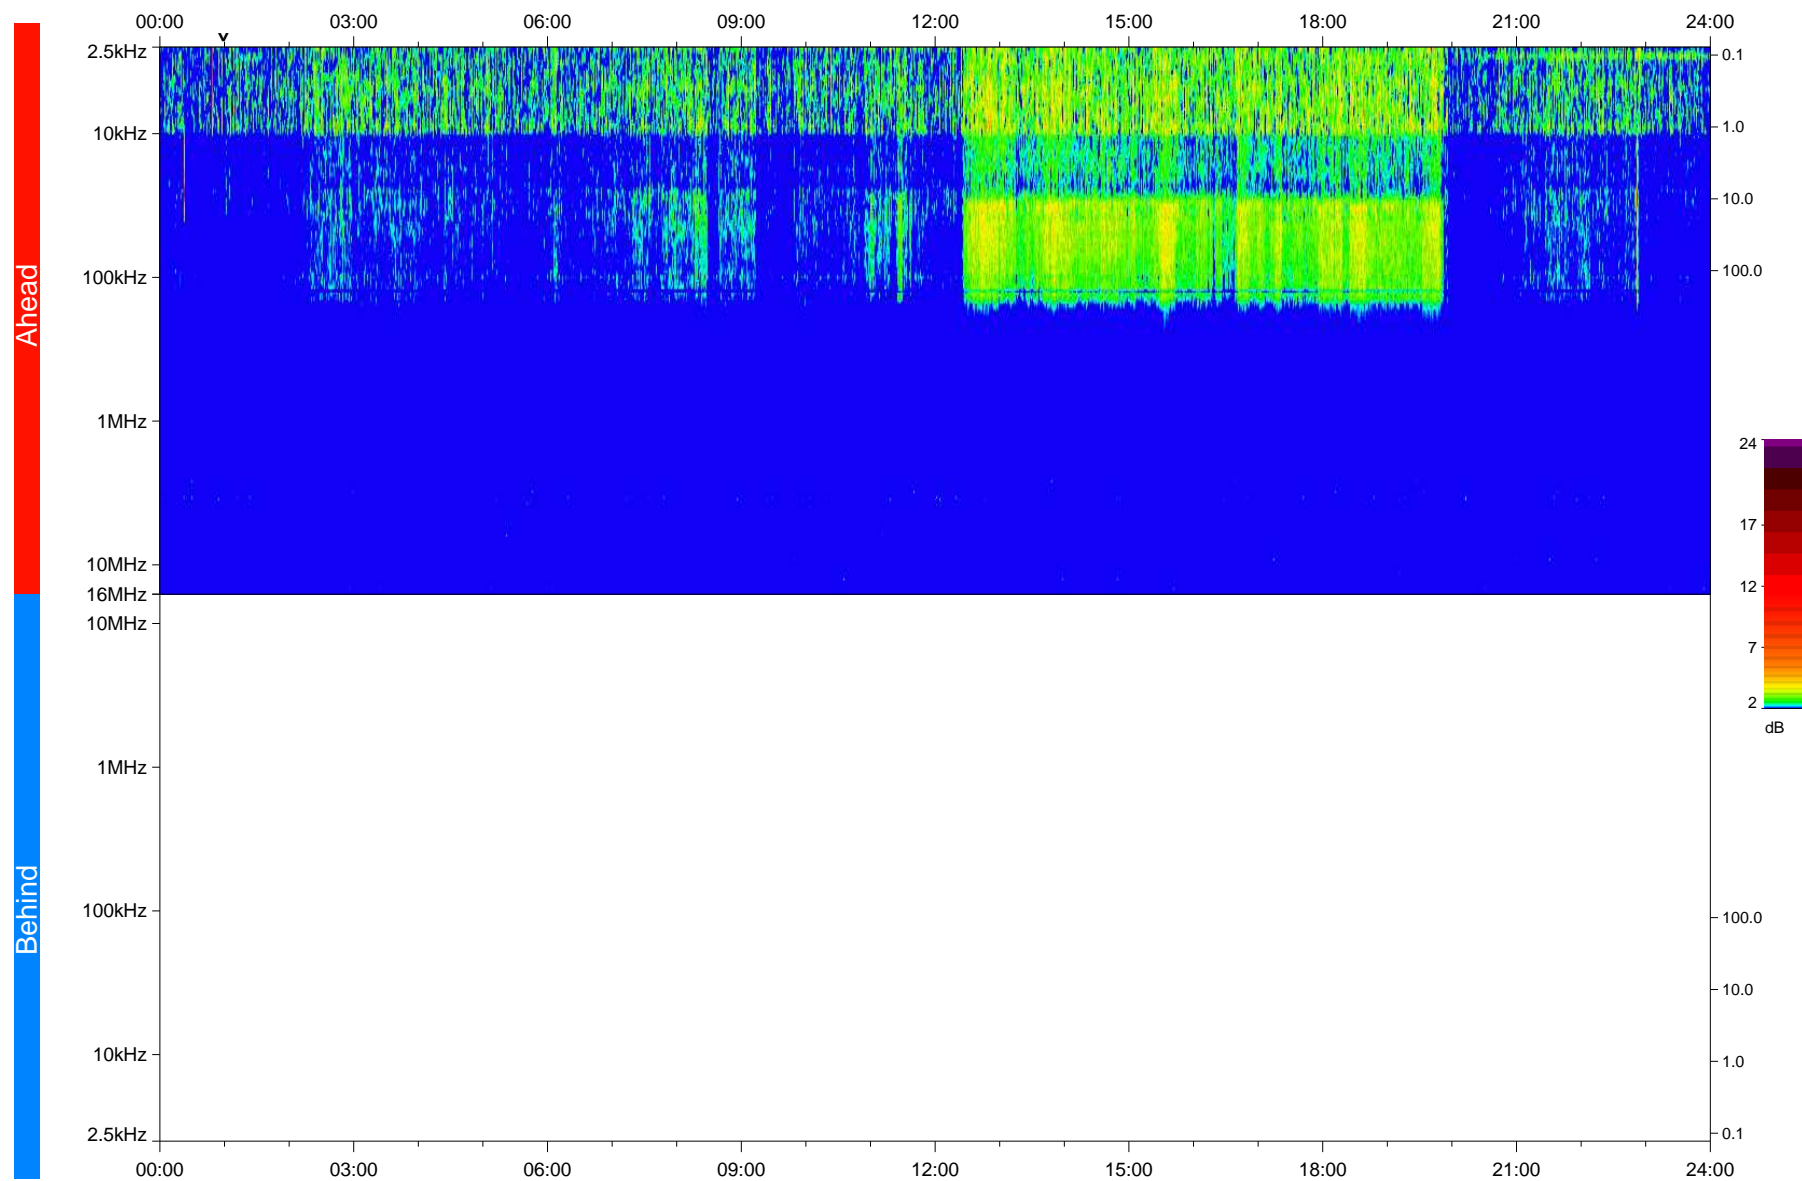

STEREO/WAVES Daily Summary - 15-Feb-2020 (DOY 046)

Ahead source file: swaves_ahead_2020_046_1_05.fin
Ahead PSE Angle: -77.5°

Behind PSE Angle: 77.2°
Behind source file: No STEREO-B data

Time (UTC)

file: stereo_swaves_daily-summary_color_20200215_v04
made by: space.umn.edu on macOS with IDL 8.8.2 on 2022-10-03 12:25:59, with TLib V945 / dynspec V311