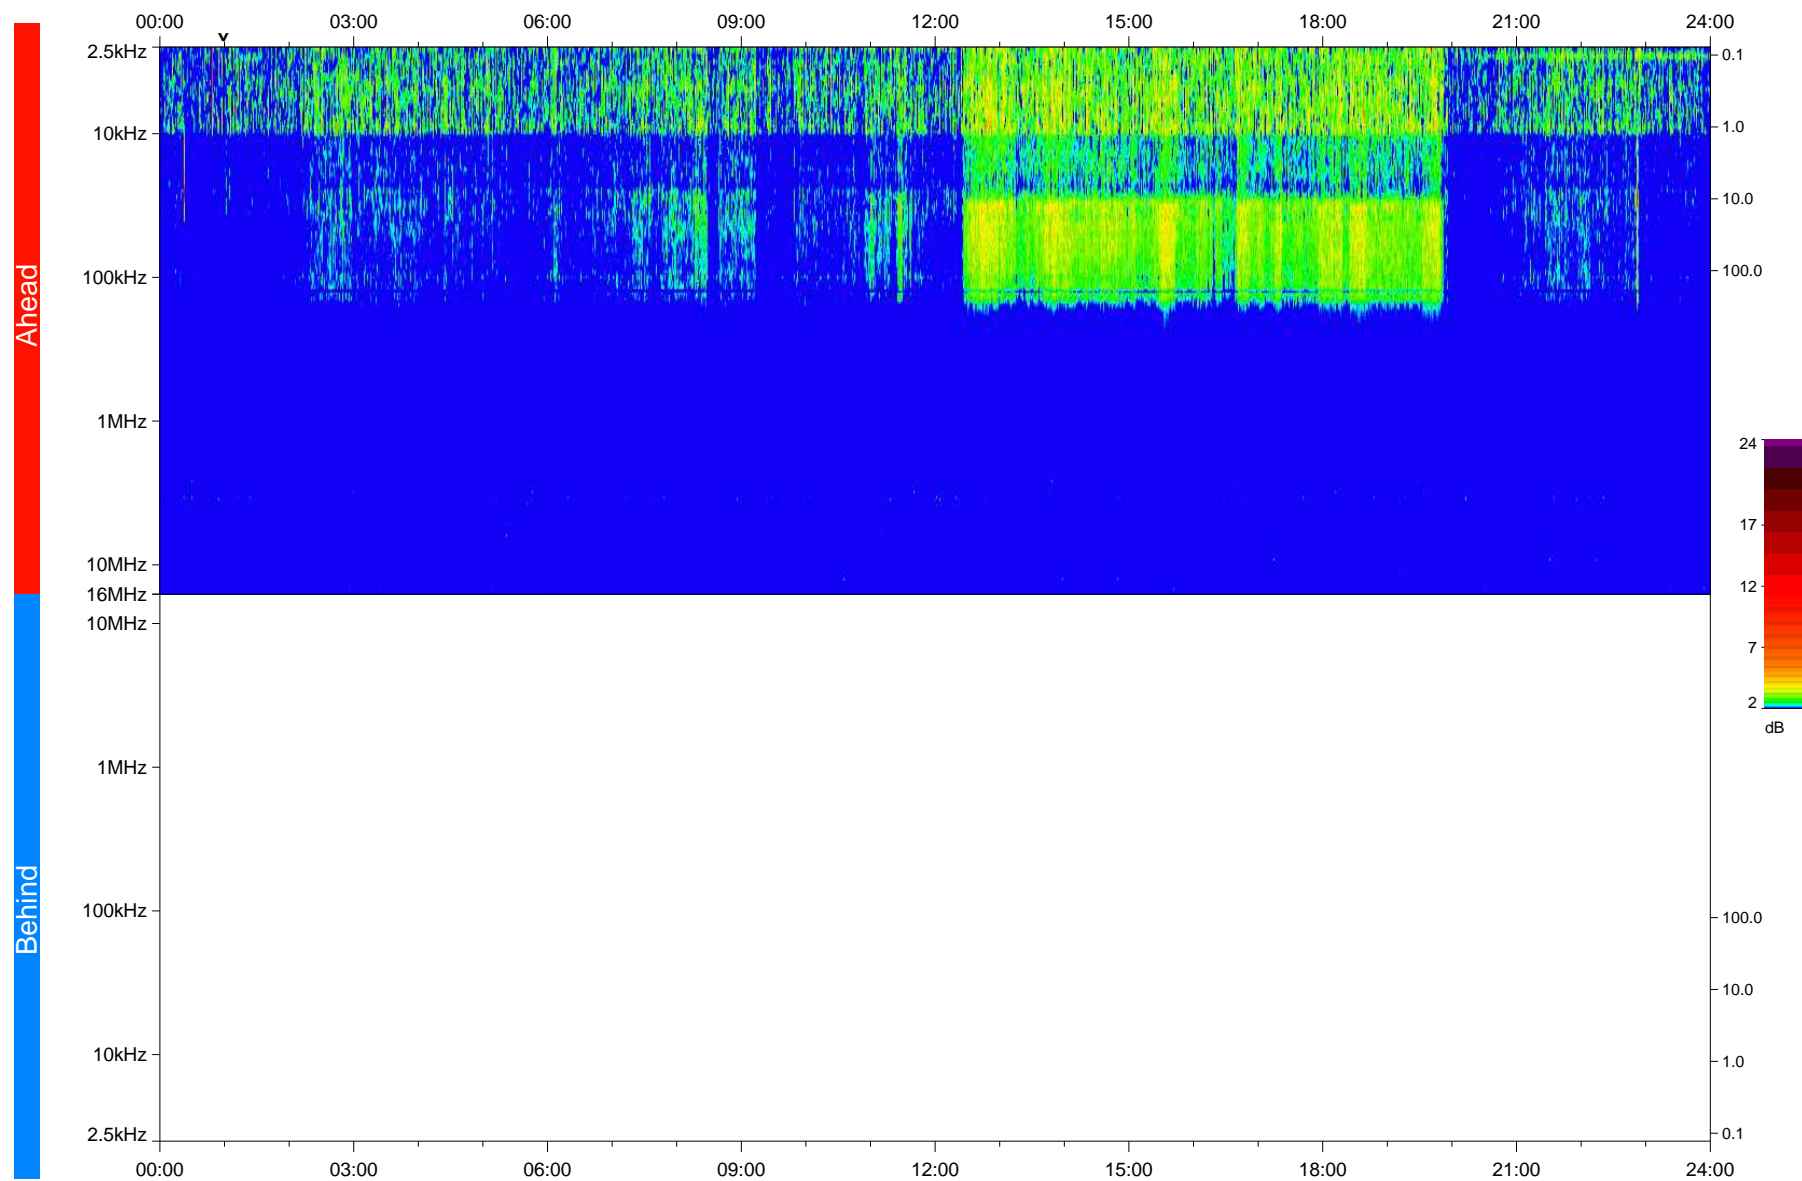

# STEREO/WAVES Daily Summary - 15-Feb-2020 (DOY 046)

Ahead source file: swaves\_ahead\_2020\_046\_1\_05.fin  
Ahead PSE Angle: -77.5°

Behind PSE Angle: 77.2°  
Behind source file: No STEREO-B data

Time (UTC)

file: stereo\_swaves\_daily-summary\_color\_20200215\_v03  
made by: space.umn.edu on macOS with IDL 8.8.2 on 2022-09-15 11:56:47, with TMLib V945 / dynspec V311