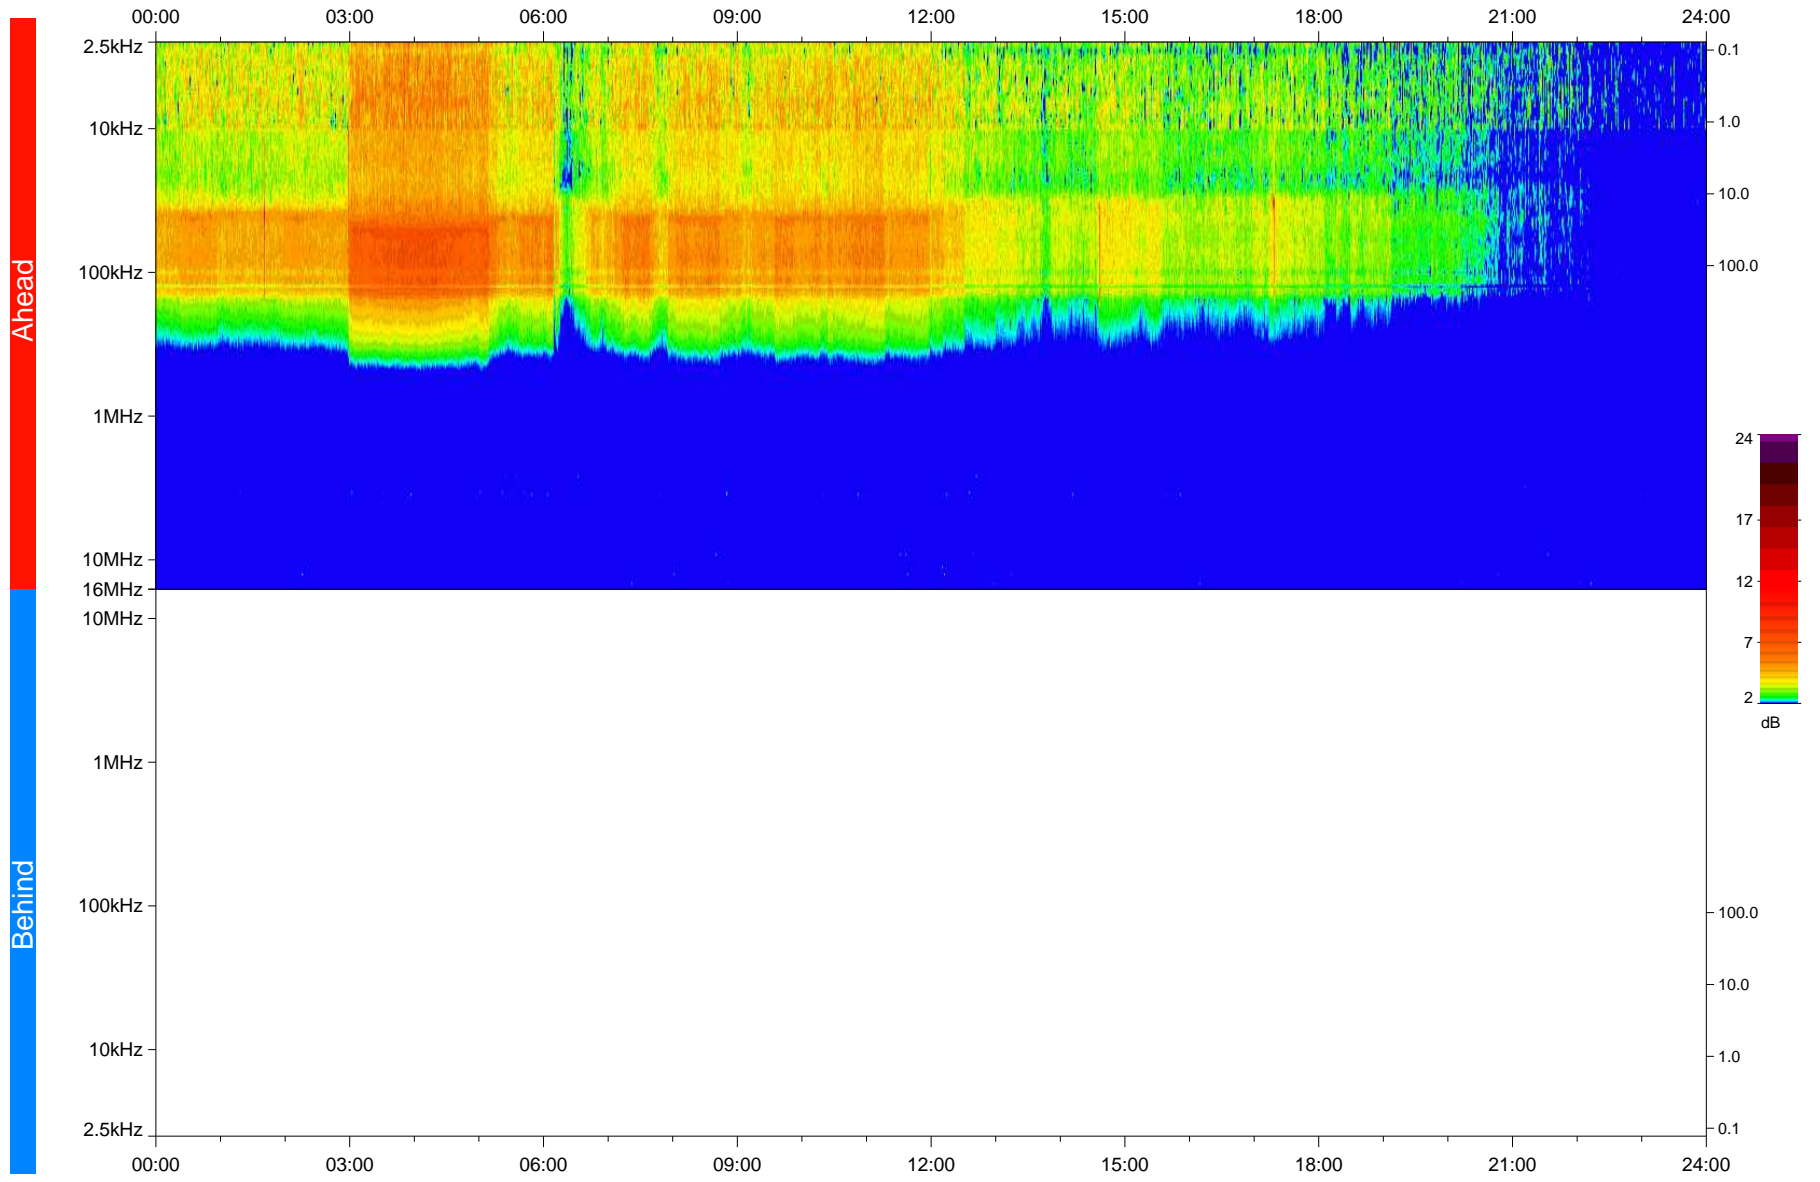

STEREO/WAVES Daily Summary - 14-Feb-2020 (DOY 045)

Ahead source file: swaves_ahead_2020_045_1_06.fin
Ahead PSE Angle: -77.5°

Behind PSE Angle: 77.3°
Behind source file: No STEREO-B data

Time (UTC)

file: stereo_swaves_daily-summary_color_20200214_v04
made by: space.umn.edu on macOS with IDL 8.8.2 on 2022-10-03 12:24:30, with TLib V945 / dynspec V311